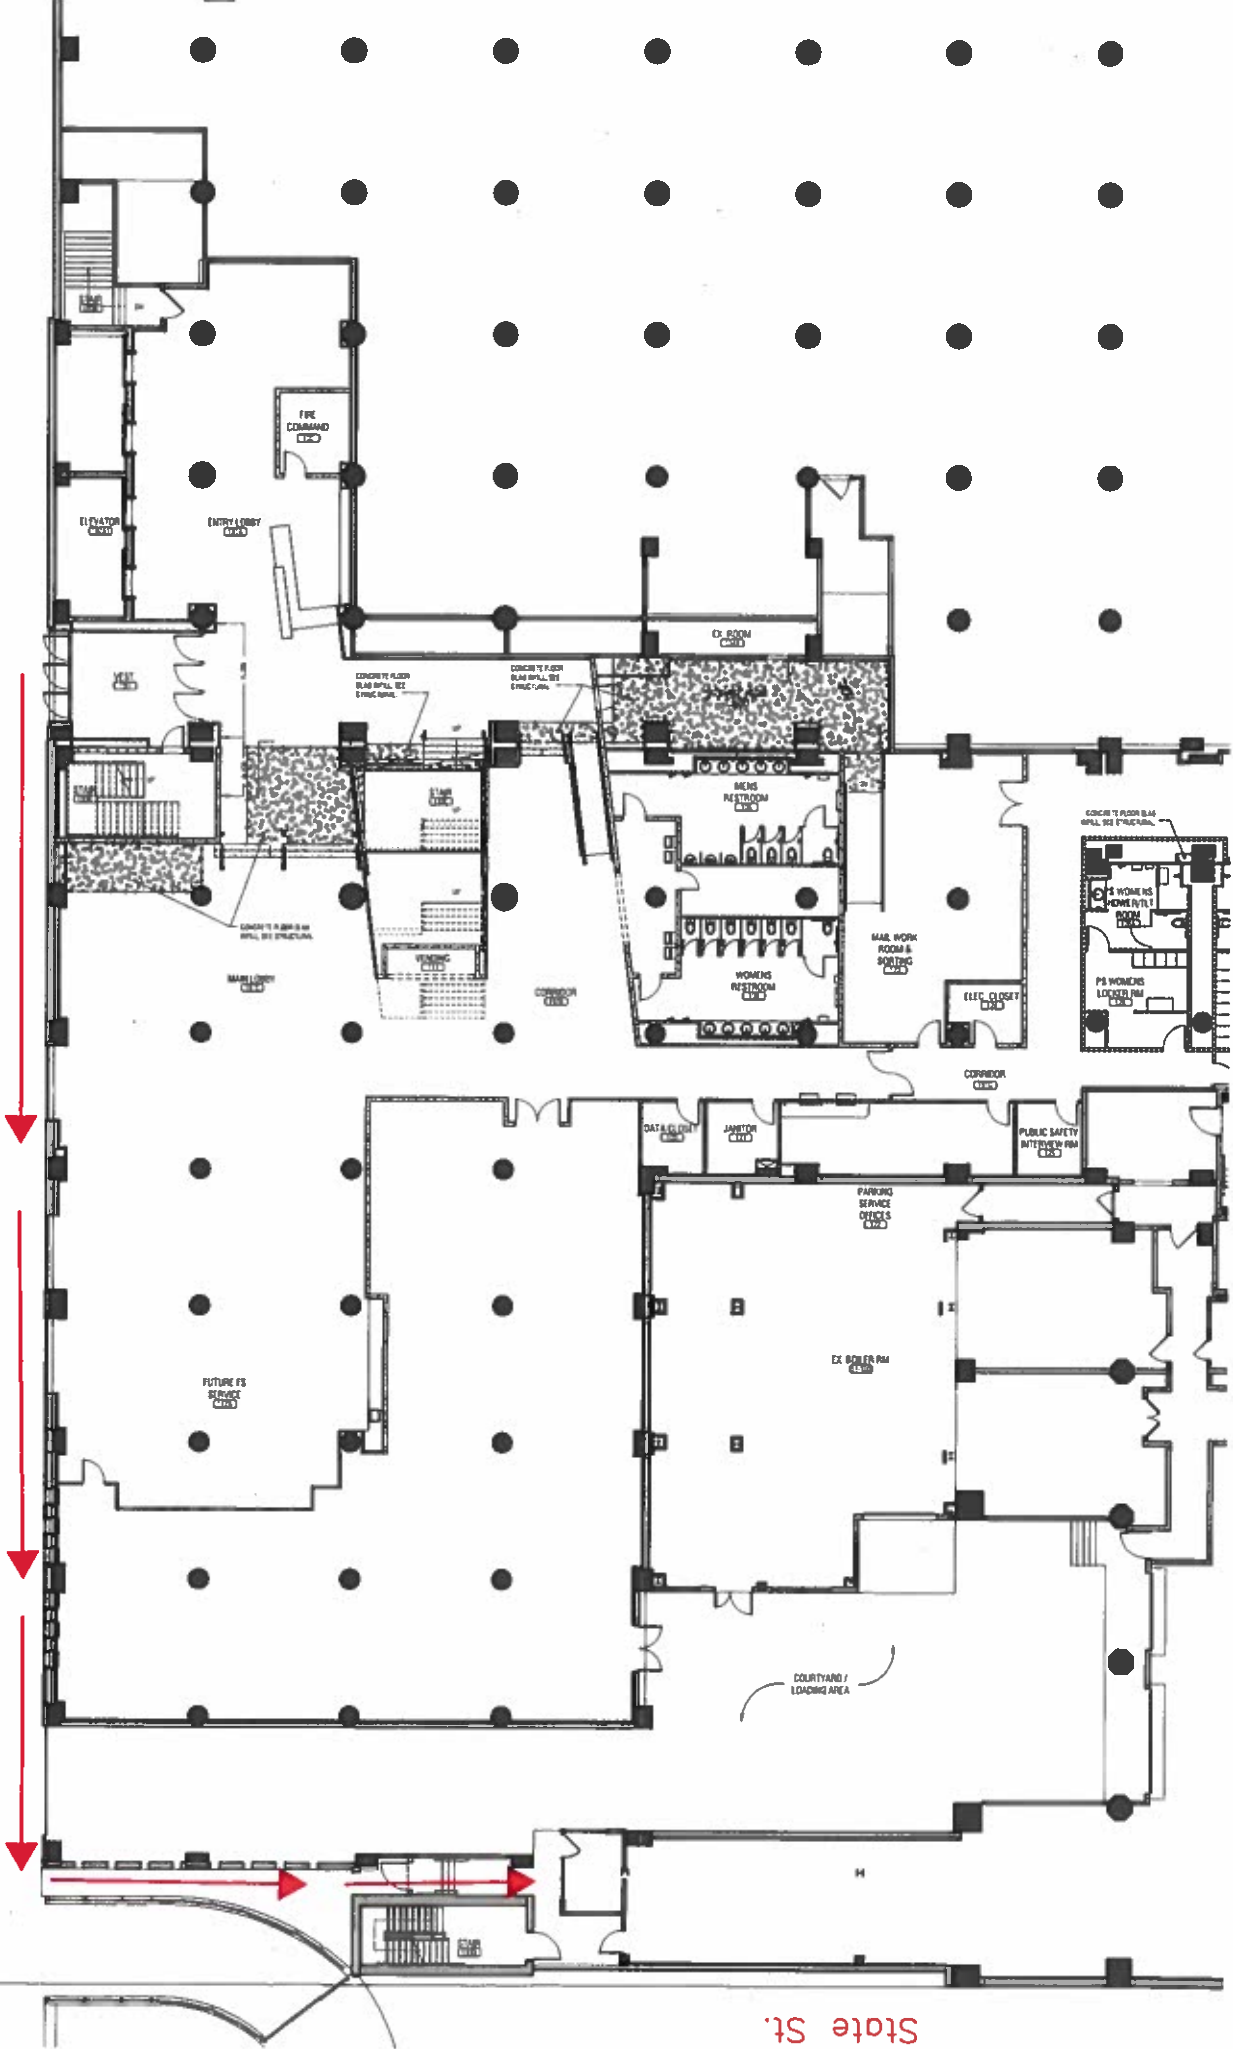

Morrie Sliver Way
Entrance will be closed
Friday August, 11

Please use parking
garage entrance

State St.