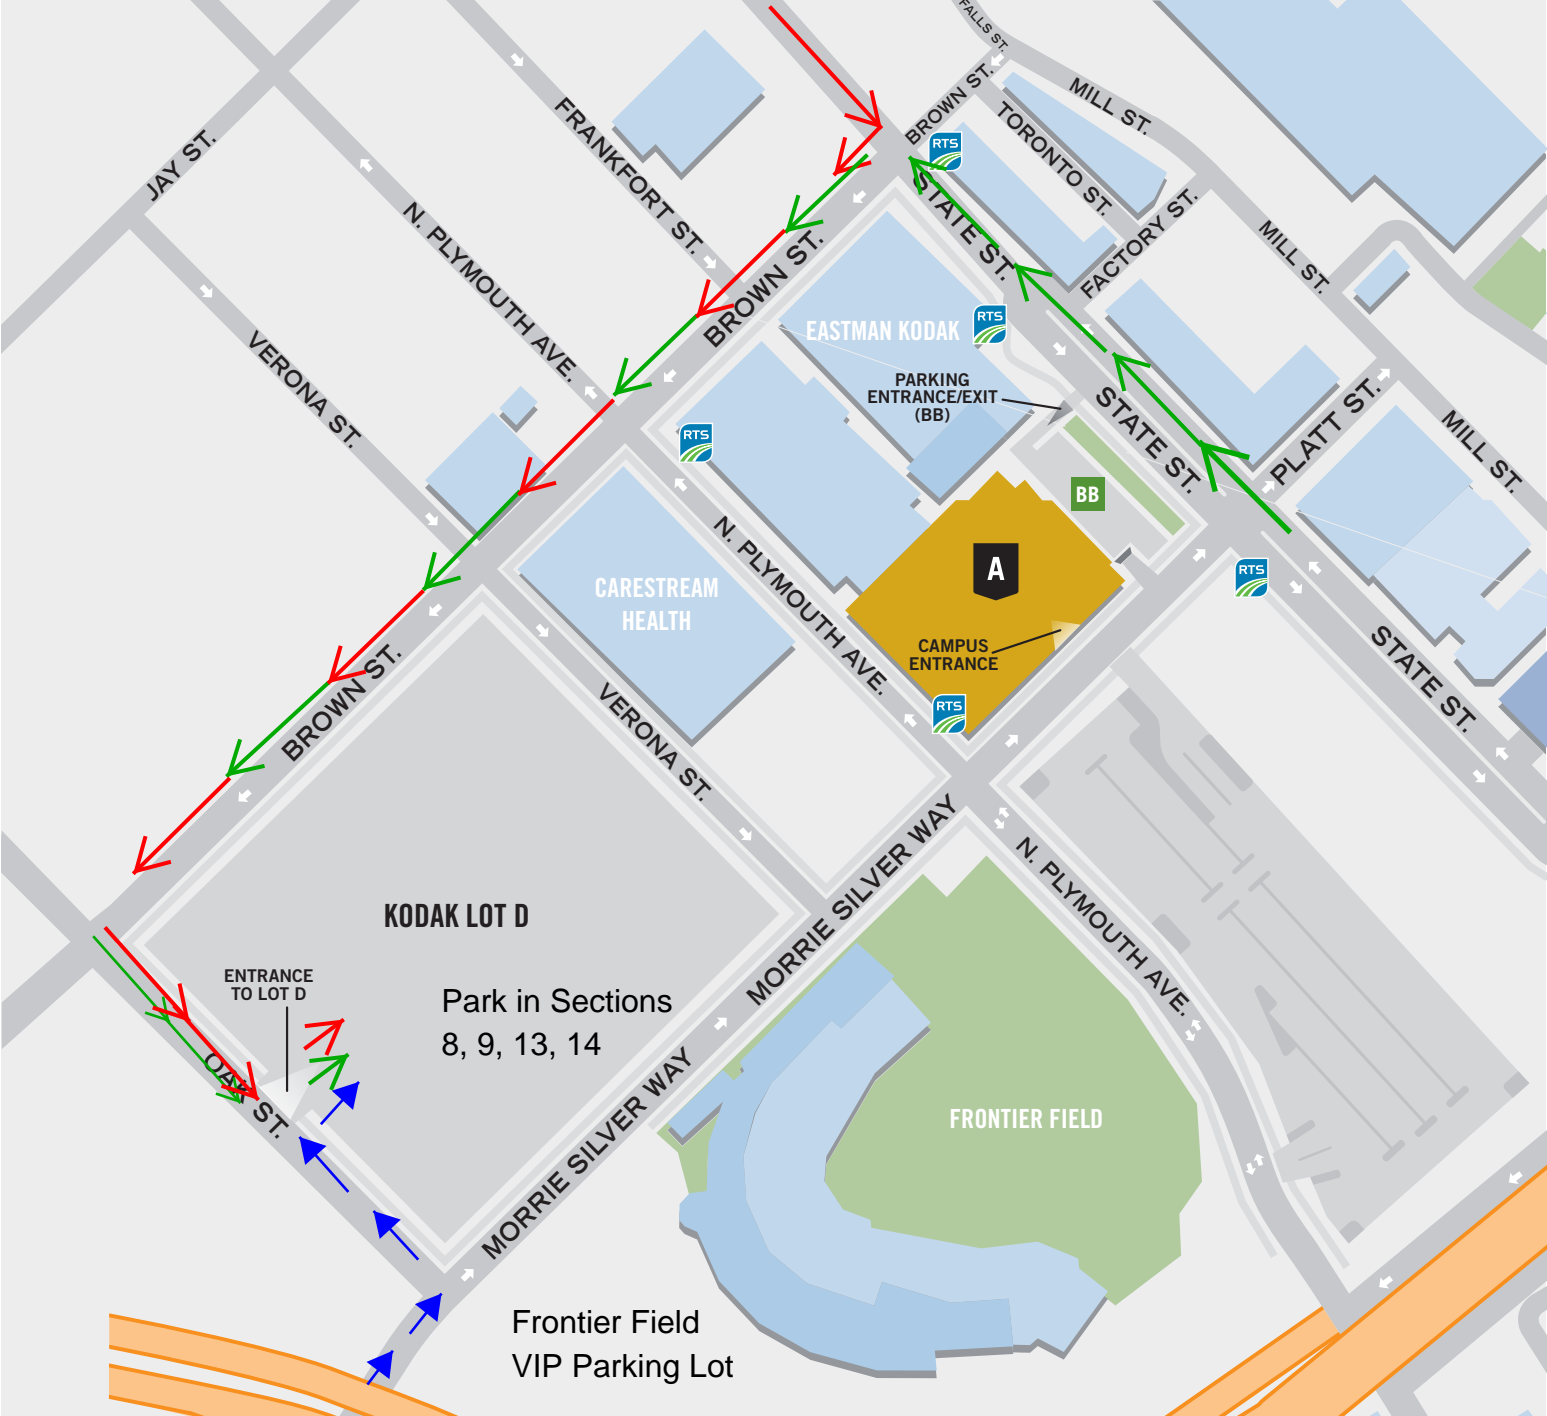

Directions to KODAK LOT D - OAK ST. Entrance

- IF YOU ARE DRIVING:
- SOUTH on State St. (from Rt. 104 and Lake Ave.) follow the RED arrows to Oak St.
 - NORTH on State St. (from Main St. and the Inner-loop) follow the GREEN arrows to Oak St.
 - EAST on Morrie Silver Way (from Allen St. and Rt. 490) follow the BLUE arrows to Oak St.

A MCC Downtown Campus
 321 State Street
 Rochester, NY 14608

RTS Bus Stops

Walkways/Paths

Roads