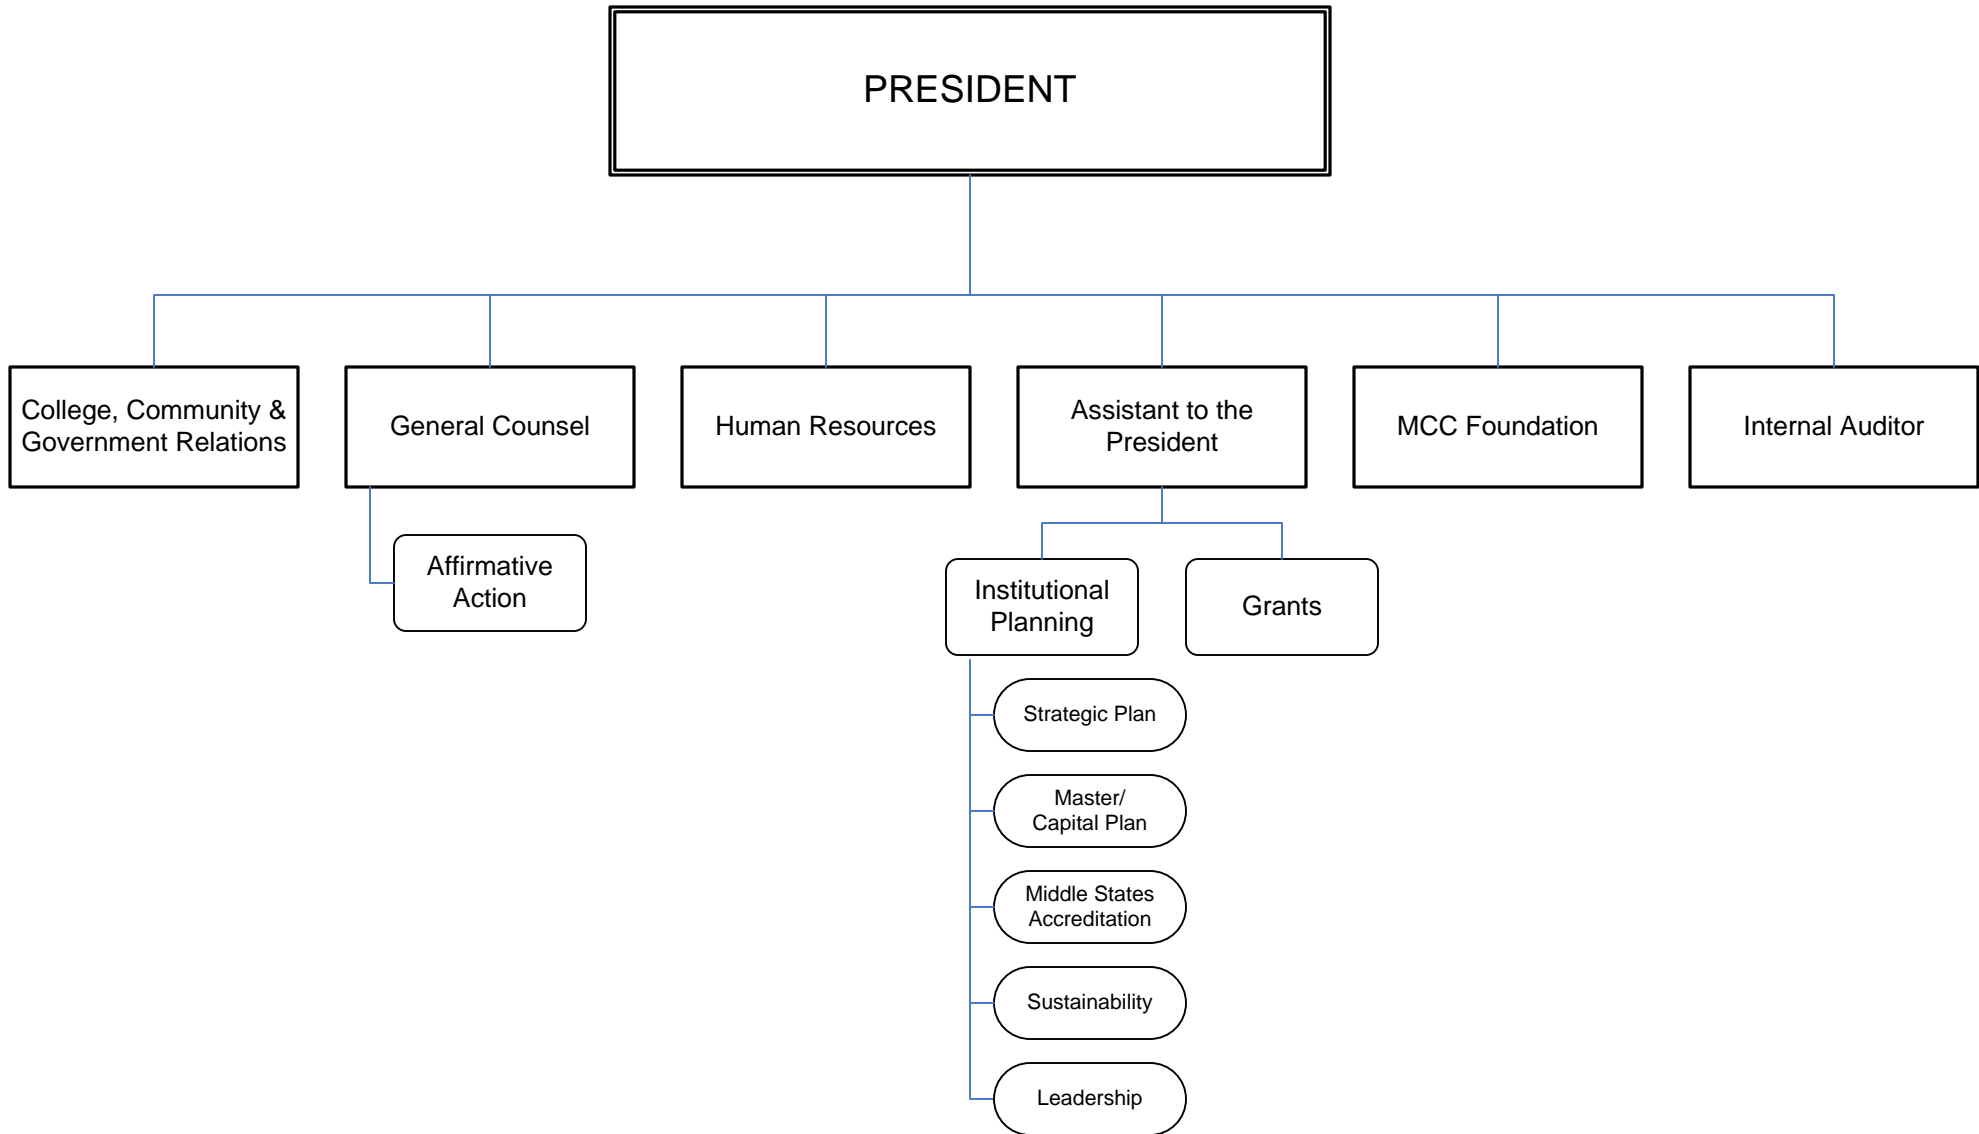

MONROE COMMUNITY COLLEGE
2009 – 2010
Function Chart

MONROE COMMUNITY COLLEGE
2009 – 2010 PRESIDENT'S DIVISION
Function Chart

**MONROE COMMUNITY COLLEGE
2009 – 2010 ADMINISTRATIVE SERVICES
Function Chart**