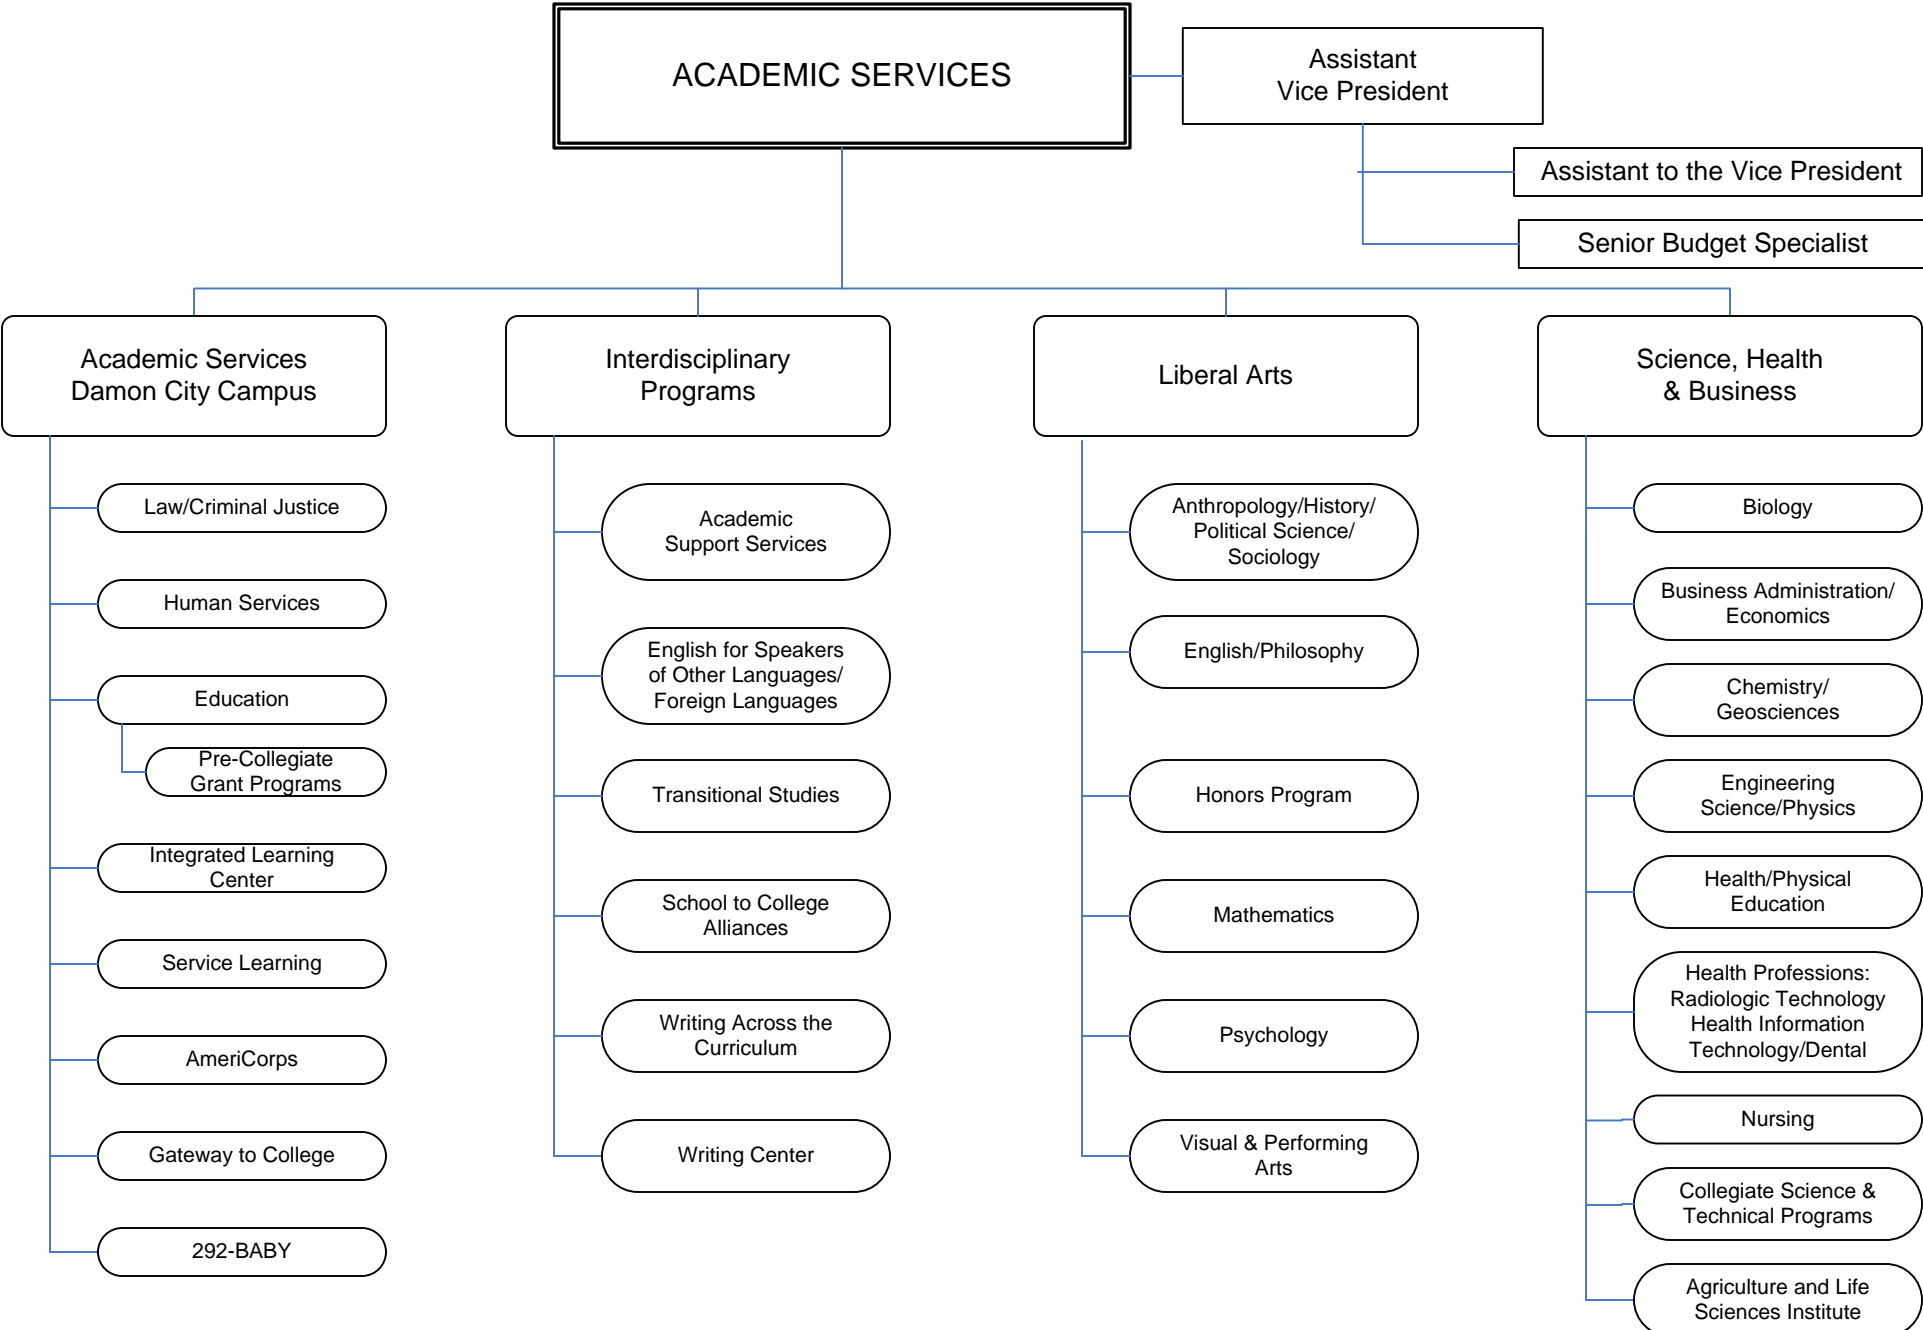

MONROE COMMUNITY COLLEGE
2009 – 2010
Function Chart

MONROE COMMUNITY COLLEGE
2009 – 2010 PRESIDENT'S DIVISION
Function Chart

**MONROE COMMUNITY COLLEGE
2009 – 2010 ADMINISTRATIVE SERVICES
Function Chart**

MONROE COMMUNITY COLLEGE
2009 – 2010 STUDENT SERVICES
Function Chart

**MONROE COMMUNITY COLLEGE
2009 – 2010 ACADEMIC SERVICES
Function Chart**

MONROE COMMUNITY COLLEGE
2009 – 2010 ACADEMIC SERVICES
Function Chart - continued

MONROE COMMUNITY COLLEGE
2009 – 2010 EDUCATIONAL TECHNOLOGY SERVICES
Function Chart

MONROE COMMUNITY COLLEGE
2009 – 2010 DAMON CITY CAMPUS
Function Chart