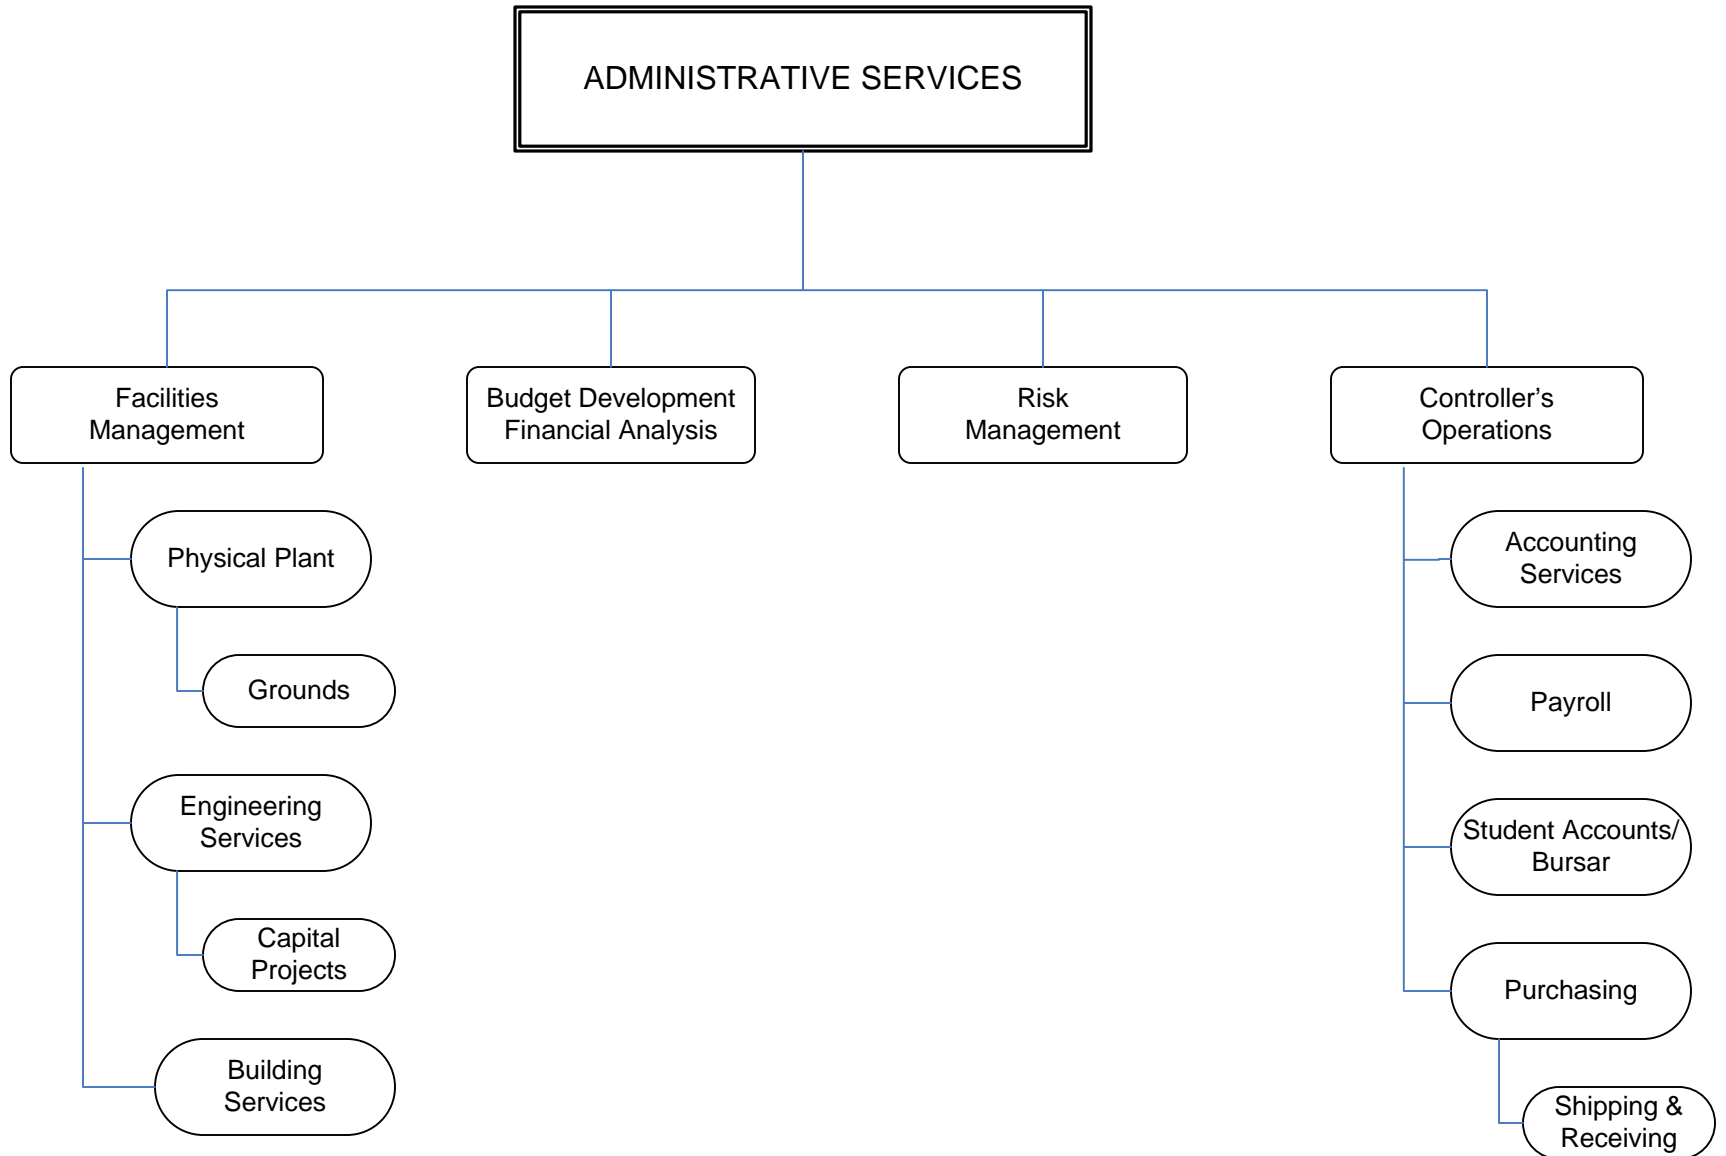

MONROE COMMUNITY COLLEGE
2009 – 2010
Function Chart

MONROE COMMUNITY COLLEGE
2009 – 2010 PRESIDENT'S DIVISION
Function Chart

**MONROE COMMUNITY COLLEGE
2009 – 2010 ADMINISTRATIVE SERVICES
Function Chart**