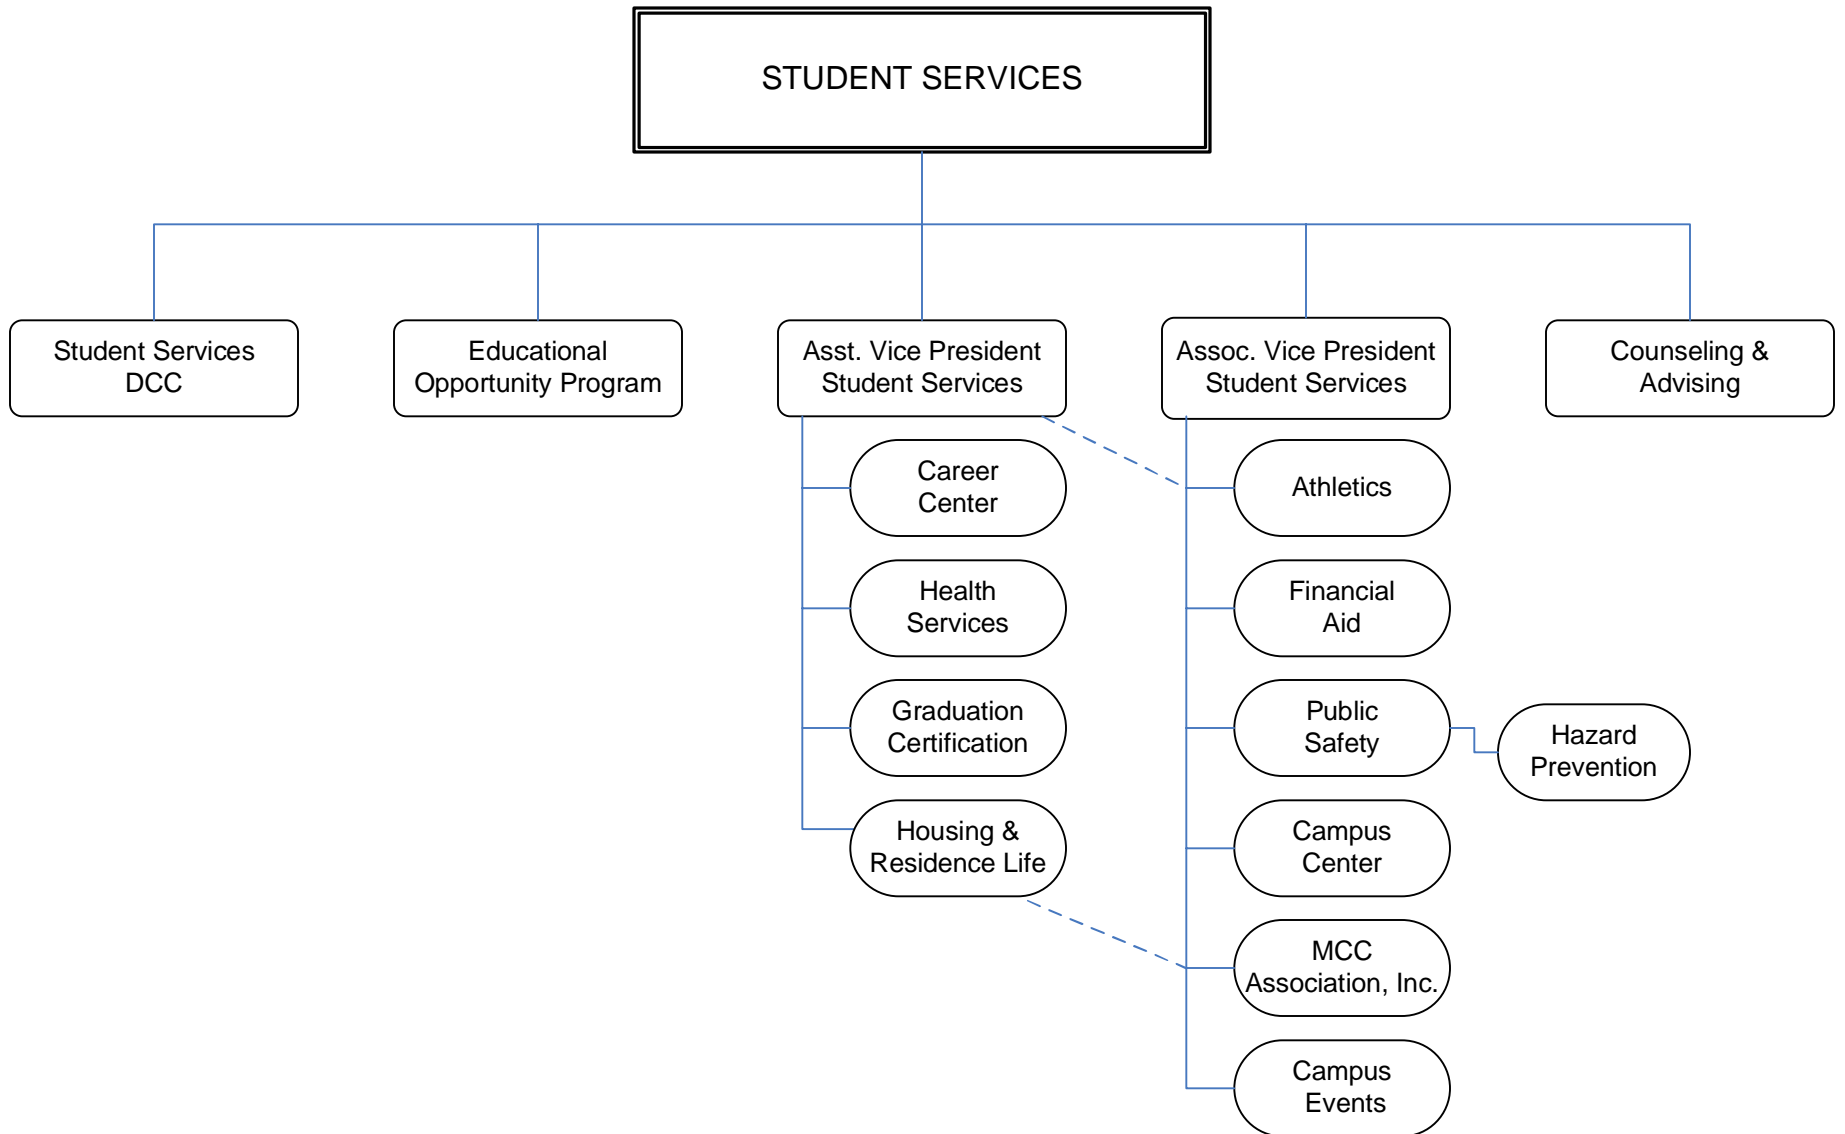

Function Chart

ADMINISTRATIVE SERVICES

MONROE COMMUNITY COLLEGE

2007 – 2008

Function Chart STUDENT SERVICES

MONROE COMMUNITY COLLEGE

2007 – 2008

Function Chart ACADEMIC SERVICES

MONROE COMMUNITY COLLEGE

2007 – 2008

Function Chart

ACADEMIC SERVICES - continued

MONROE COMMUNITY COLLEGE

2007 – 2008

Function Chart

EDUCATIONAL TECHNOLOGY SERVICES