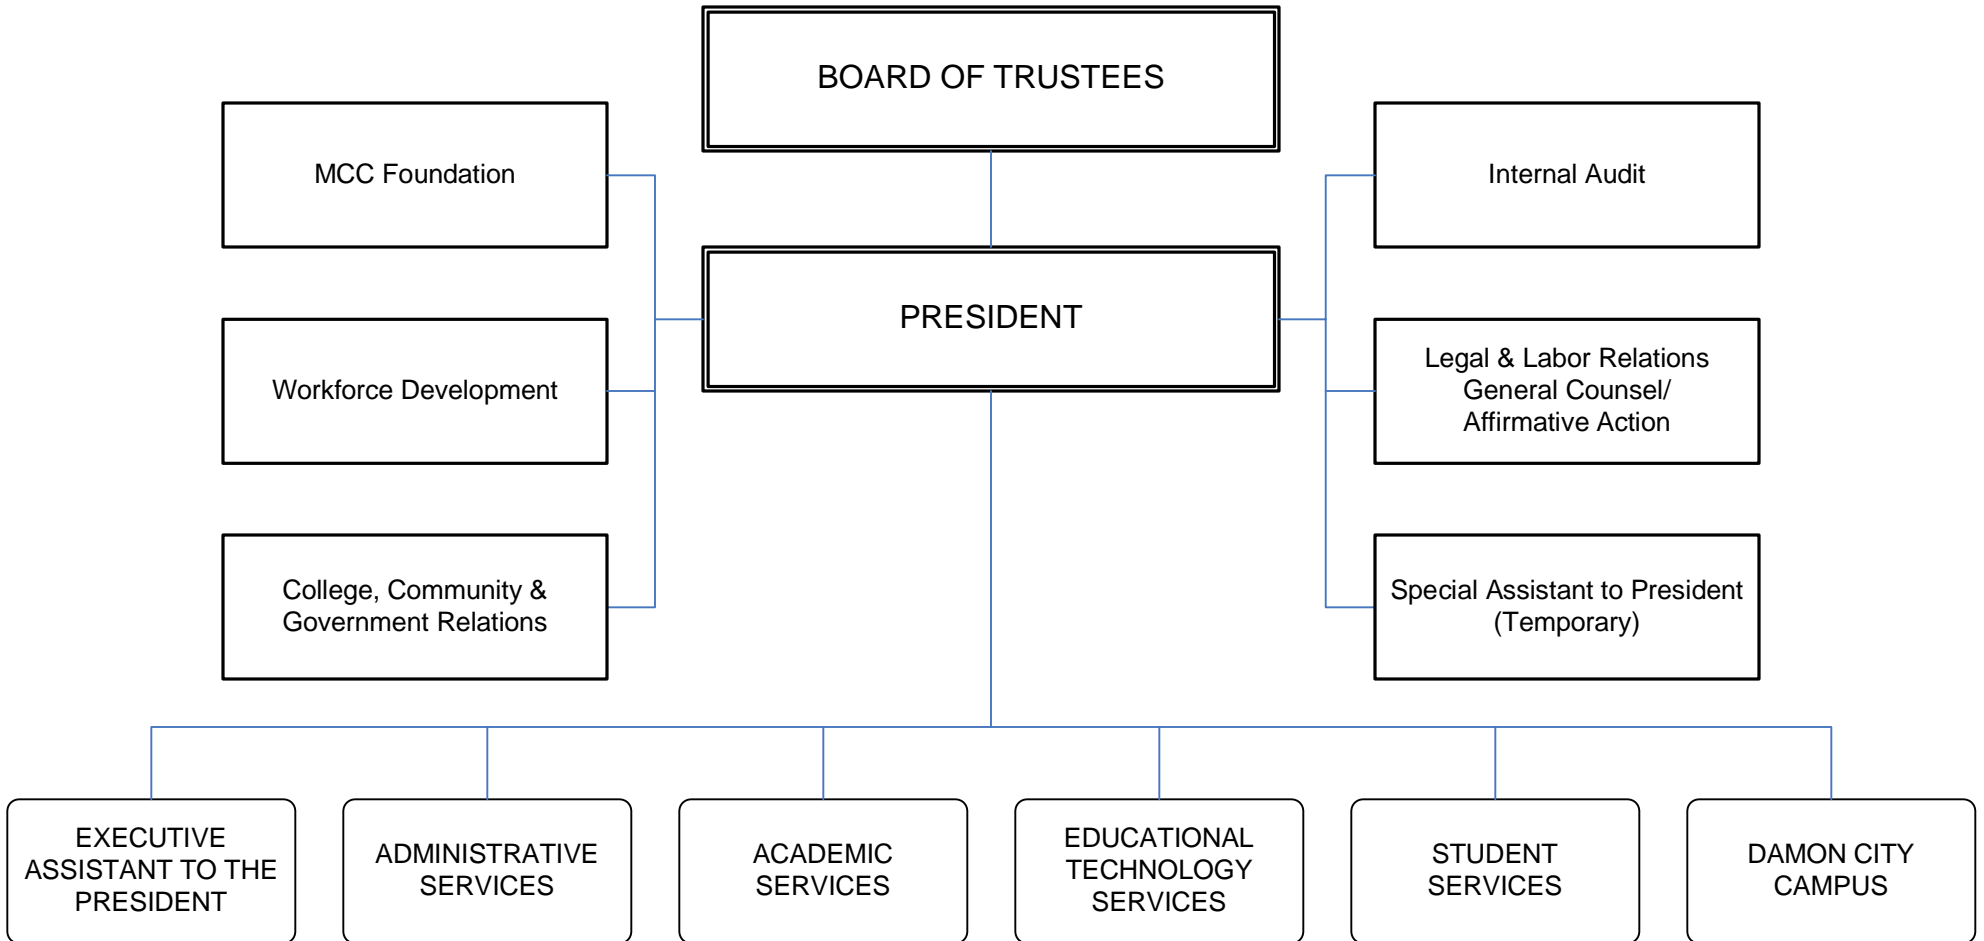

MONROE COMMUNITY COLLEGE

2007 – 2008
Function Chart

MONROE COMMUNITY COLLEGE

2007 – 2008

Function Chart

OFFICE OF THE PRESIDENT

MONROE COMMUNITY COLLEGE

2007 – 2008

Function Chart

ADMINISTRATIVE SERVICES

MONROE COMMUNITY COLLEGE

2007 – 2008

Function Chart STUDENT SERVICES

MONROE COMMUNITY COLLEGE

2007 – 2008

Function Chart ACADEMIC SERVICES

MONROE COMMUNITY COLLEGE

2007 – 2008

Function Chart

ACADEMIC SERVICES - continued

MONROE COMMUNITY COLLEGE

2007 – 2008

Function Chart

EDUCATIONAL TECHNOLOGY SERVICES