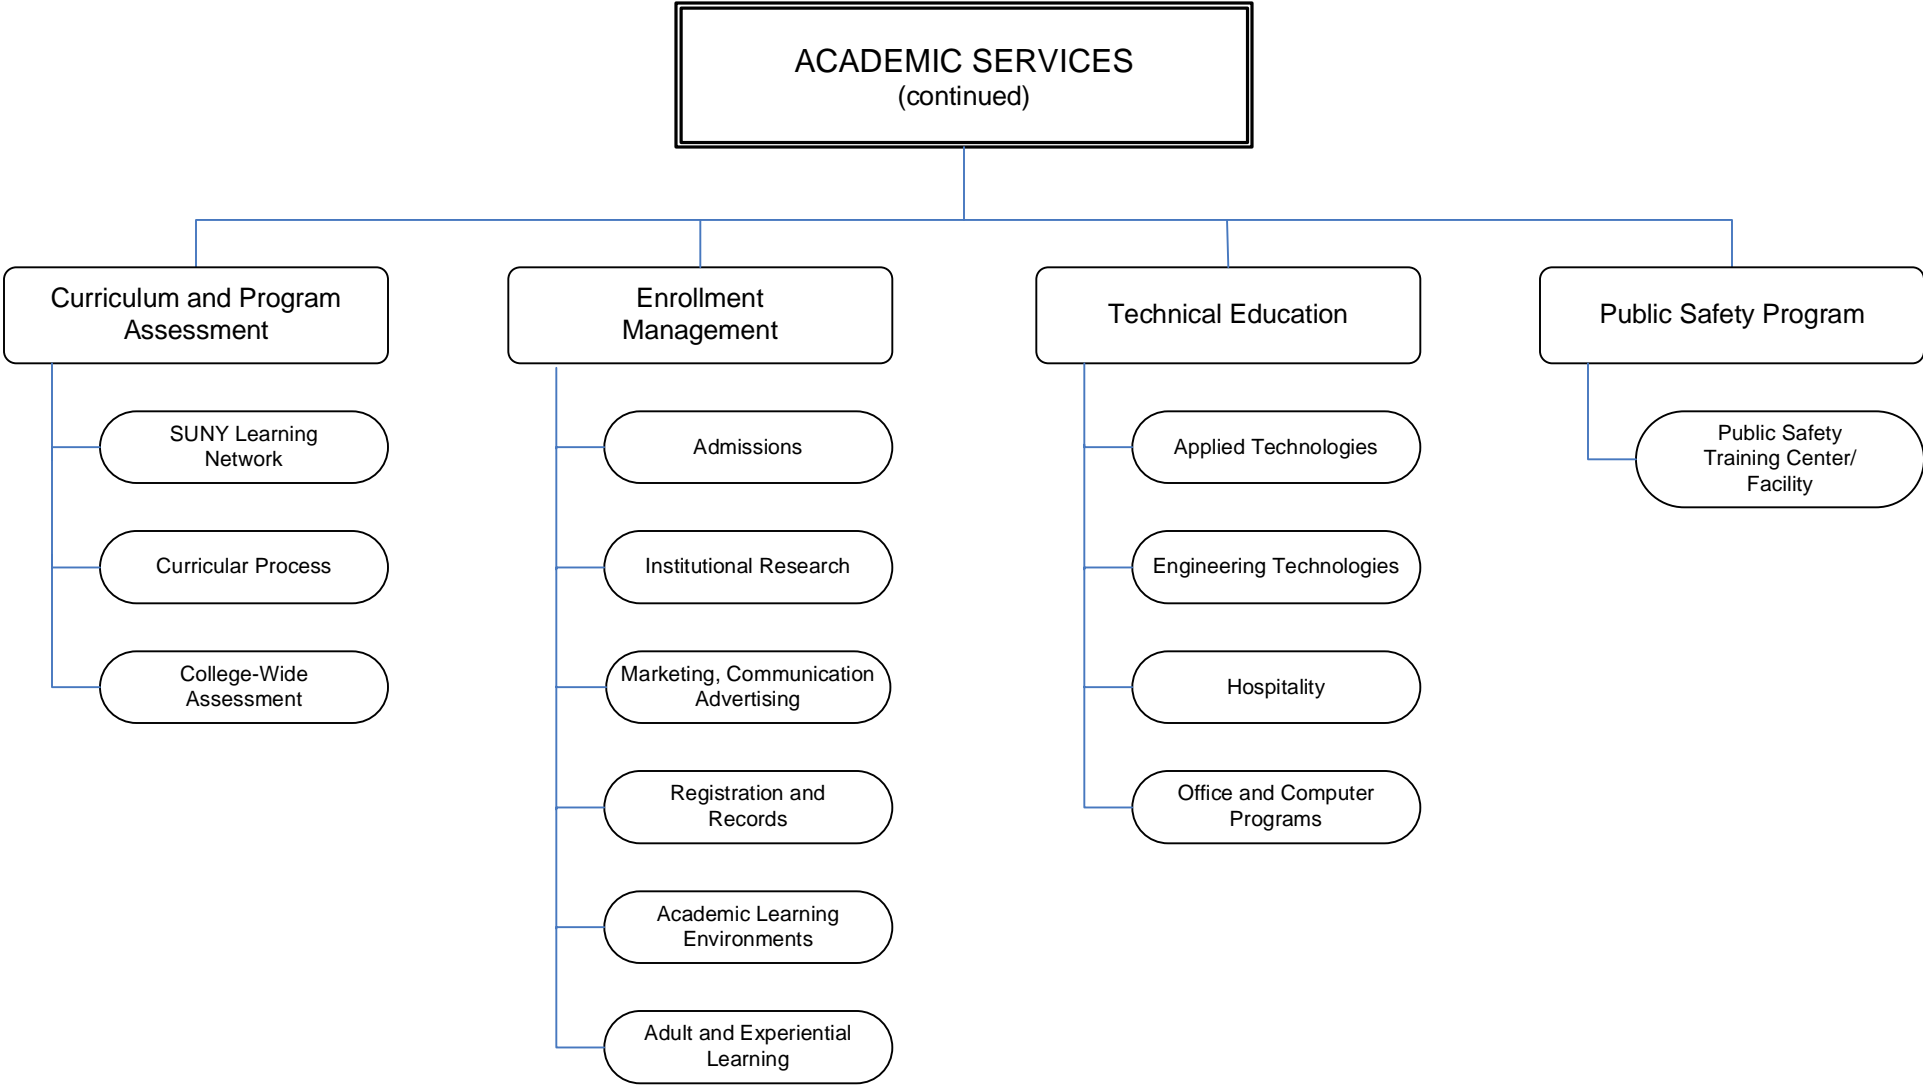

Function Chart

ADMINISTRATIVE SERVICES

MONROE COMMUNITY COLLEGE

2007 – 2008

Function Chart STUDENT SERVICES

MONROE COMMUNITY COLLEGE

2007 – 2008

Function Chart ACADEMIC SERVICES

MONROE COMMUNITY COLLEGE

2007 – 2008

Function Chart

ACADEMIC SERVICES - continued

MONROE COMMUNITY COLLEGE

2007 – 2008

Function Chart

EDUCATIONAL TECHNOLOGY SERVICES