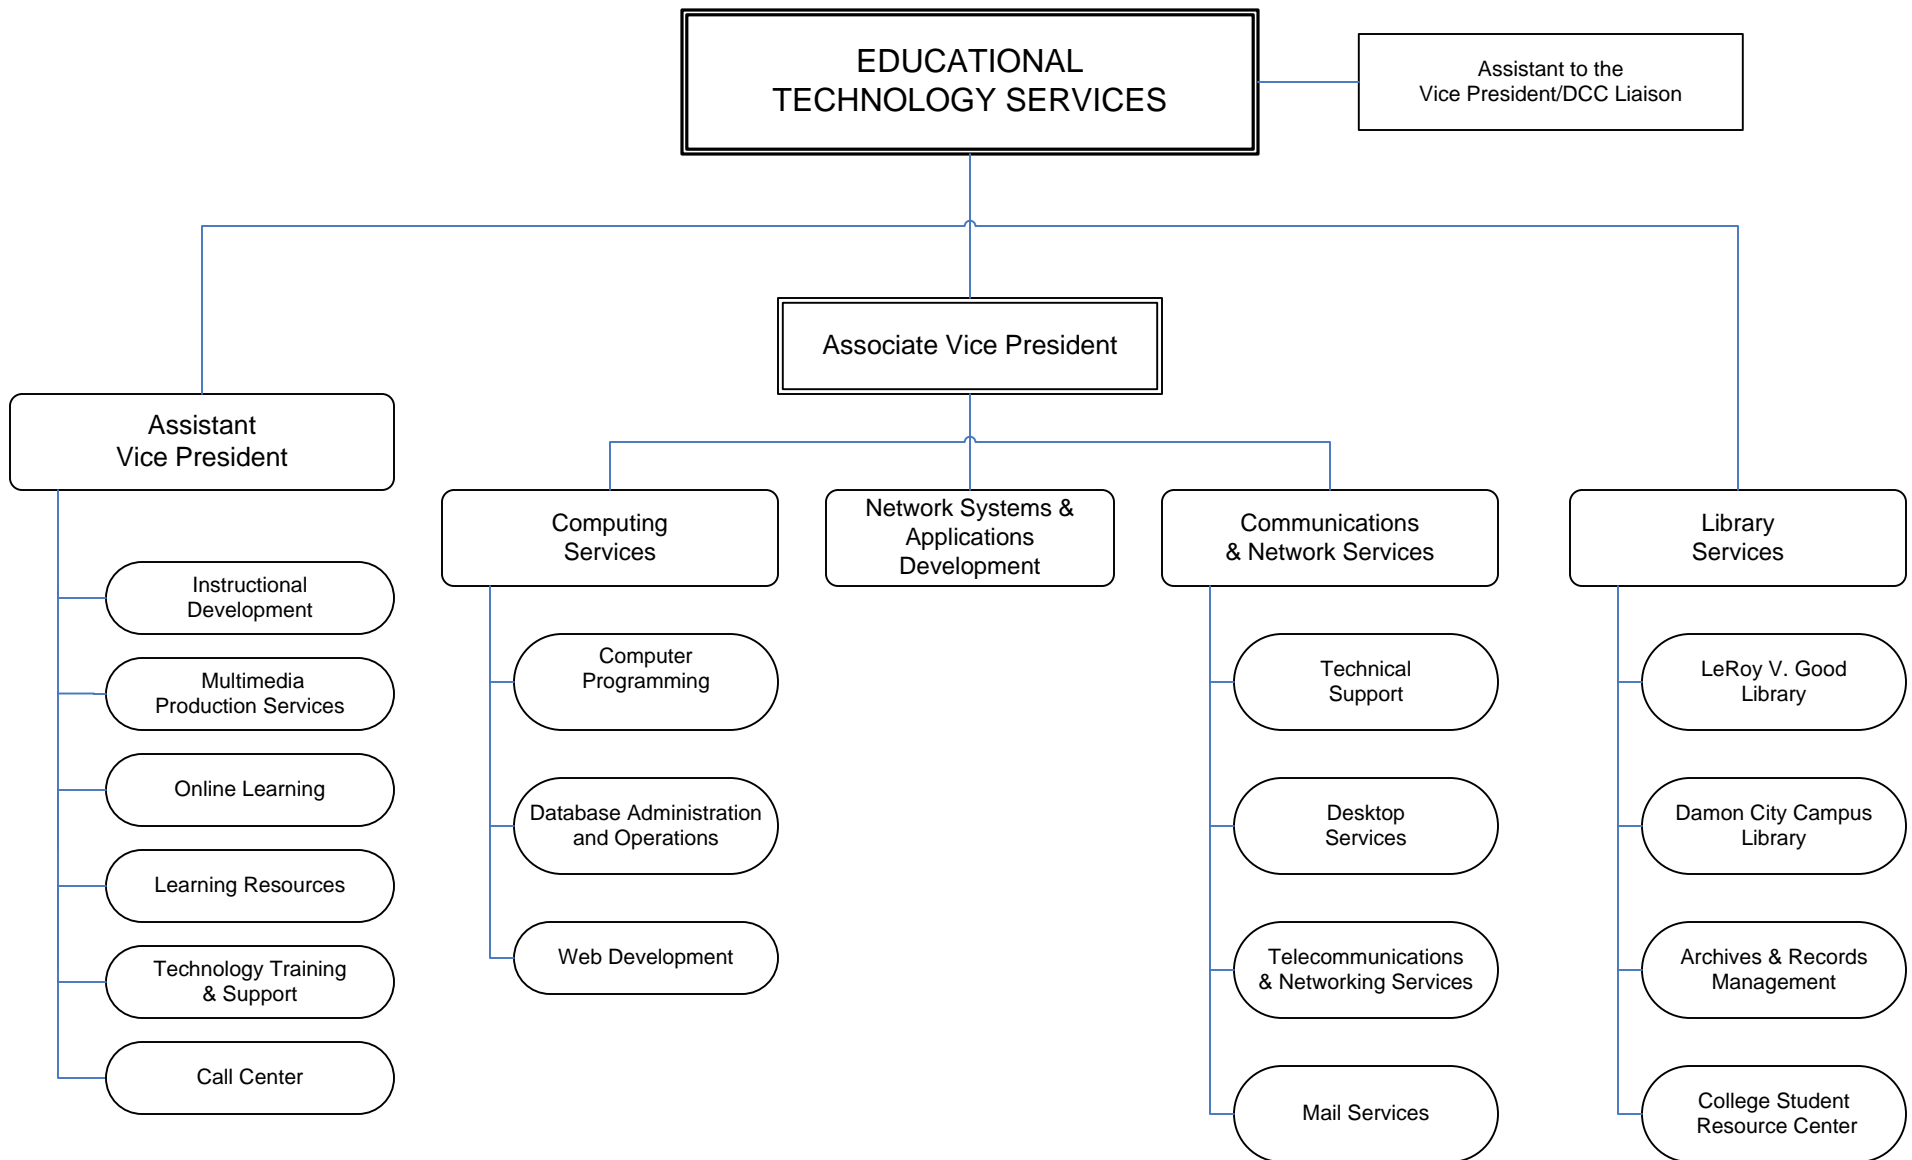

MONROE COMMUNITY COLLEGE
2009 – 2010 STUDENT SERVICES
Function Chart

**MONROE COMMUNITY COLLEGE
2009 – 2010 ACADEMIC SERVICES
Function Chart**

MONROE COMMUNITY COLLEGE
2009 – 2010 ACADEMIC SERVICES
Function Chart - continued

MONROE COMMUNITY COLLEGE
2009 – 2010 EDUCATIONAL TECHNOLOGY SERVICES
Function Chart

MONROE COMMUNITY COLLEGE
2009 – 2010 DAMON CITY CAMPUS
Function Chart