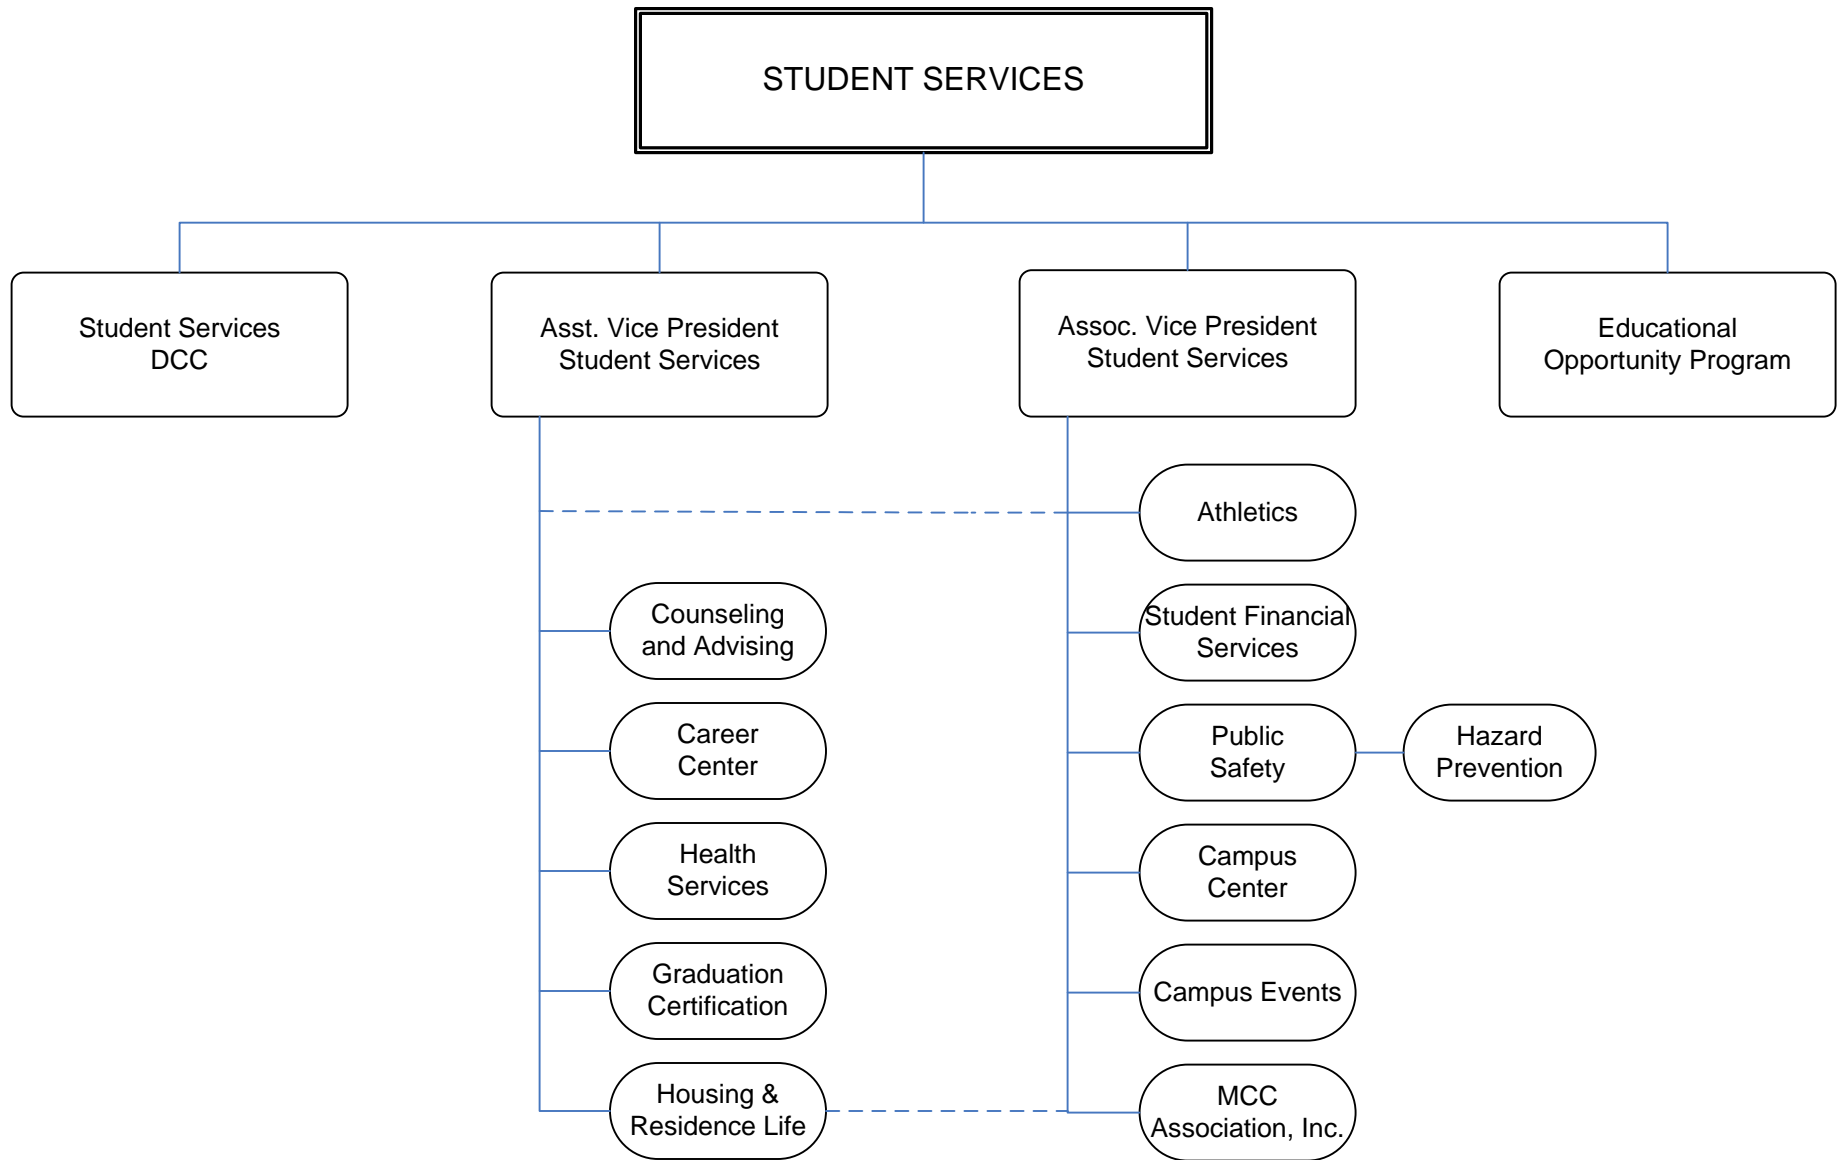

MONROE COMMUNITY COLLEGE
2009 – 2010
Function Chart

MONROE COMMUNITY COLLEGE
2009 – 2010 PRESIDENT'S DIVISION
Function Chart

**MONROE COMMUNITY COLLEGE
2009 – 2010 ADMINISTRATIVE SERVICES
Function Chart**

MONROE COMMUNITY COLLEGE
2009 – 2010 STUDENT SERVICES
Function Chart

**MONROE COMMUNITY COLLEGE
2009 – 2010 ACADEMIC SERVICES
Function Chart**

MONROE COMMUNITY COLLEGE
2009 – 2010 ACADEMIC SERVICES
Function Chart - continued

MONROE COMMUNITY COLLEGE
2009 – 2010 EDUCATIONAL TECHNOLOGY SERVICES
Function Chart

MONROE COMMUNITY COLLEGE
2009 – 2010 DAMON CITY CAMPUS
Function Chart