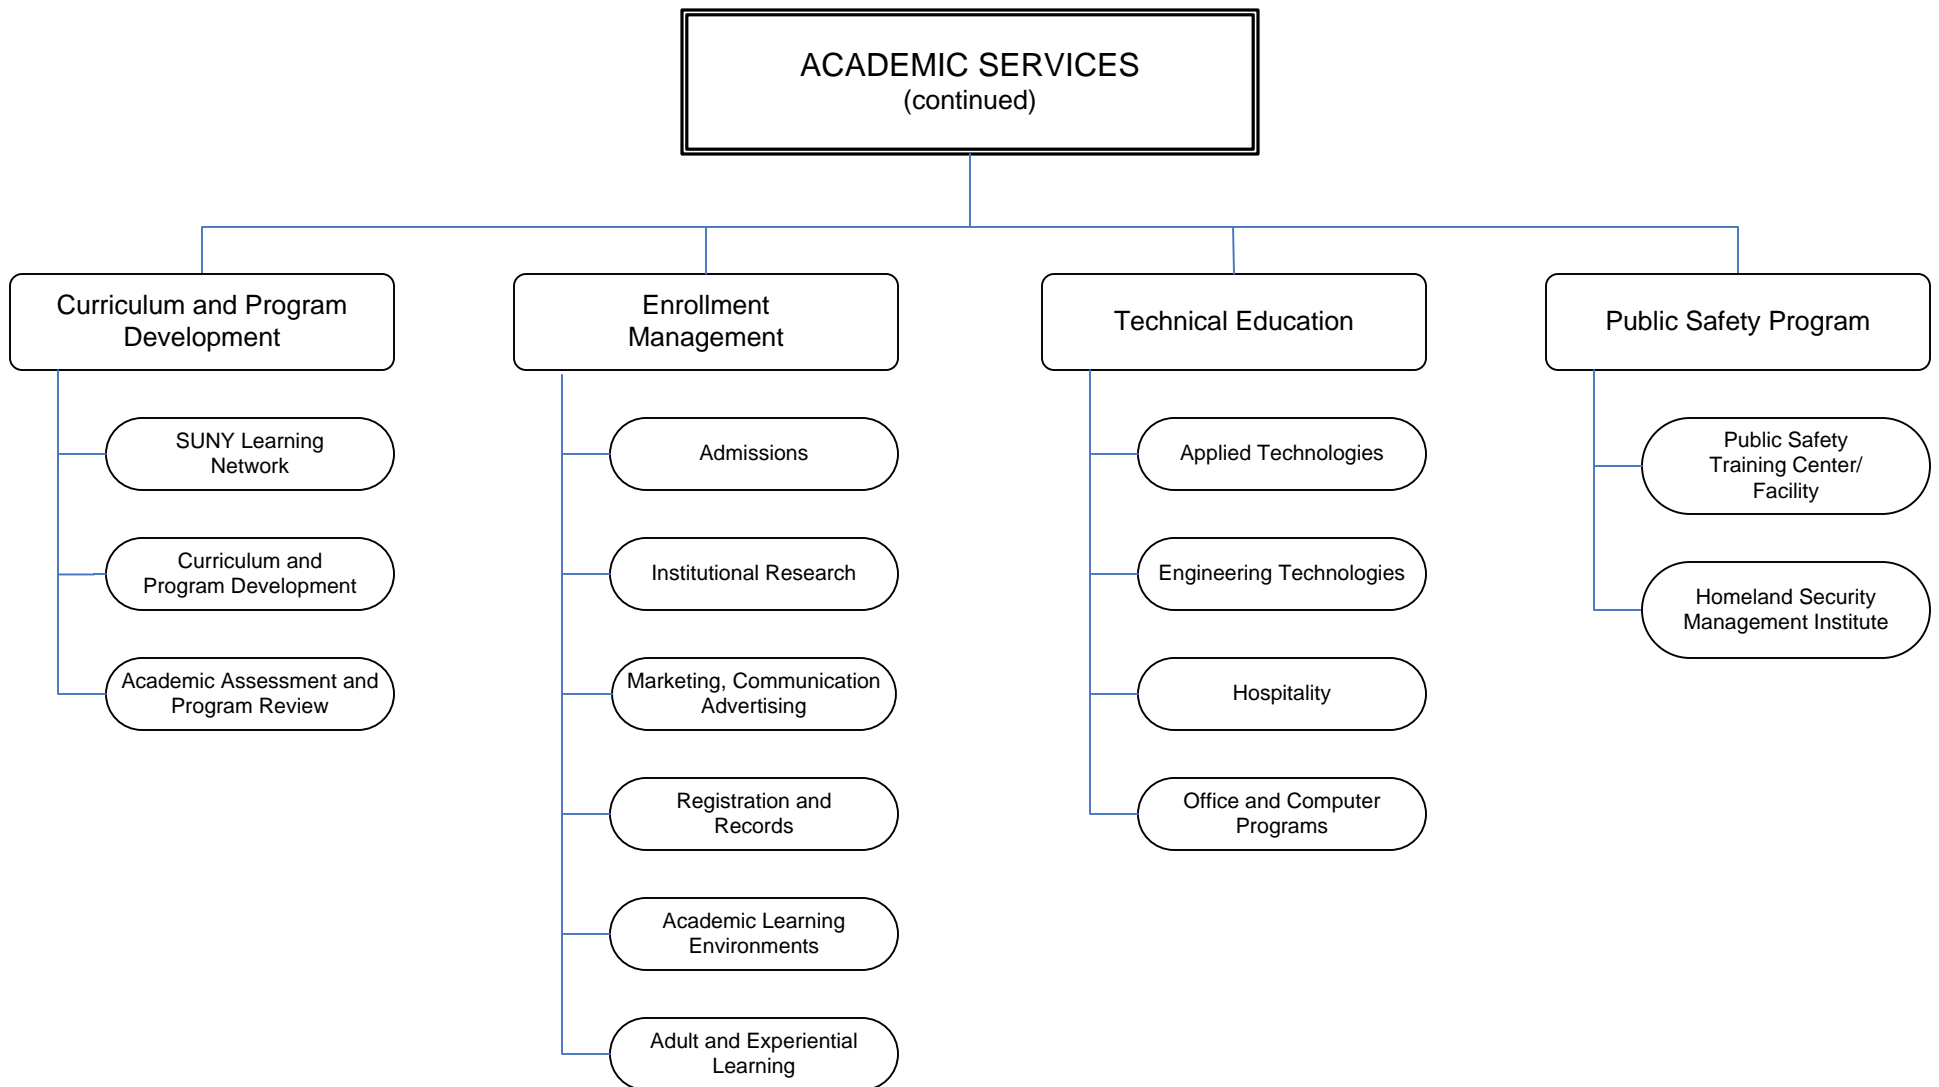

MONROE COMMUNITY COLLEGE
2009 – 2010
Function Chart

MONROE COMMUNITY COLLEGE
2009 – 2010 PRESIDENT'S DIVISION
Function Chart

**MONROE COMMUNITY COLLEGE
2009 – 2010 ADMINISTRATIVE SERVICES
Function Chart**

MONROE COMMUNITY COLLEGE
2009 – 2010 STUDENT SERVICES
Function Chart

**MONROE COMMUNITY COLLEGE
2009 – 2010 ACADEMIC SERVICES
Function Chart**

MONROE COMMUNITY COLLEGE
2009 – 2010 ACADEMIC SERVICES
Function Chart - continued

MONROE COMMUNITY COLLEGE
2009 – 2010 EDUCATIONAL TECHNOLOGY SERVICES
Function Chart

MONROE COMMUNITY COLLEGE
2009 – 2010 DAMON CITY CAMPUS
Function Chart