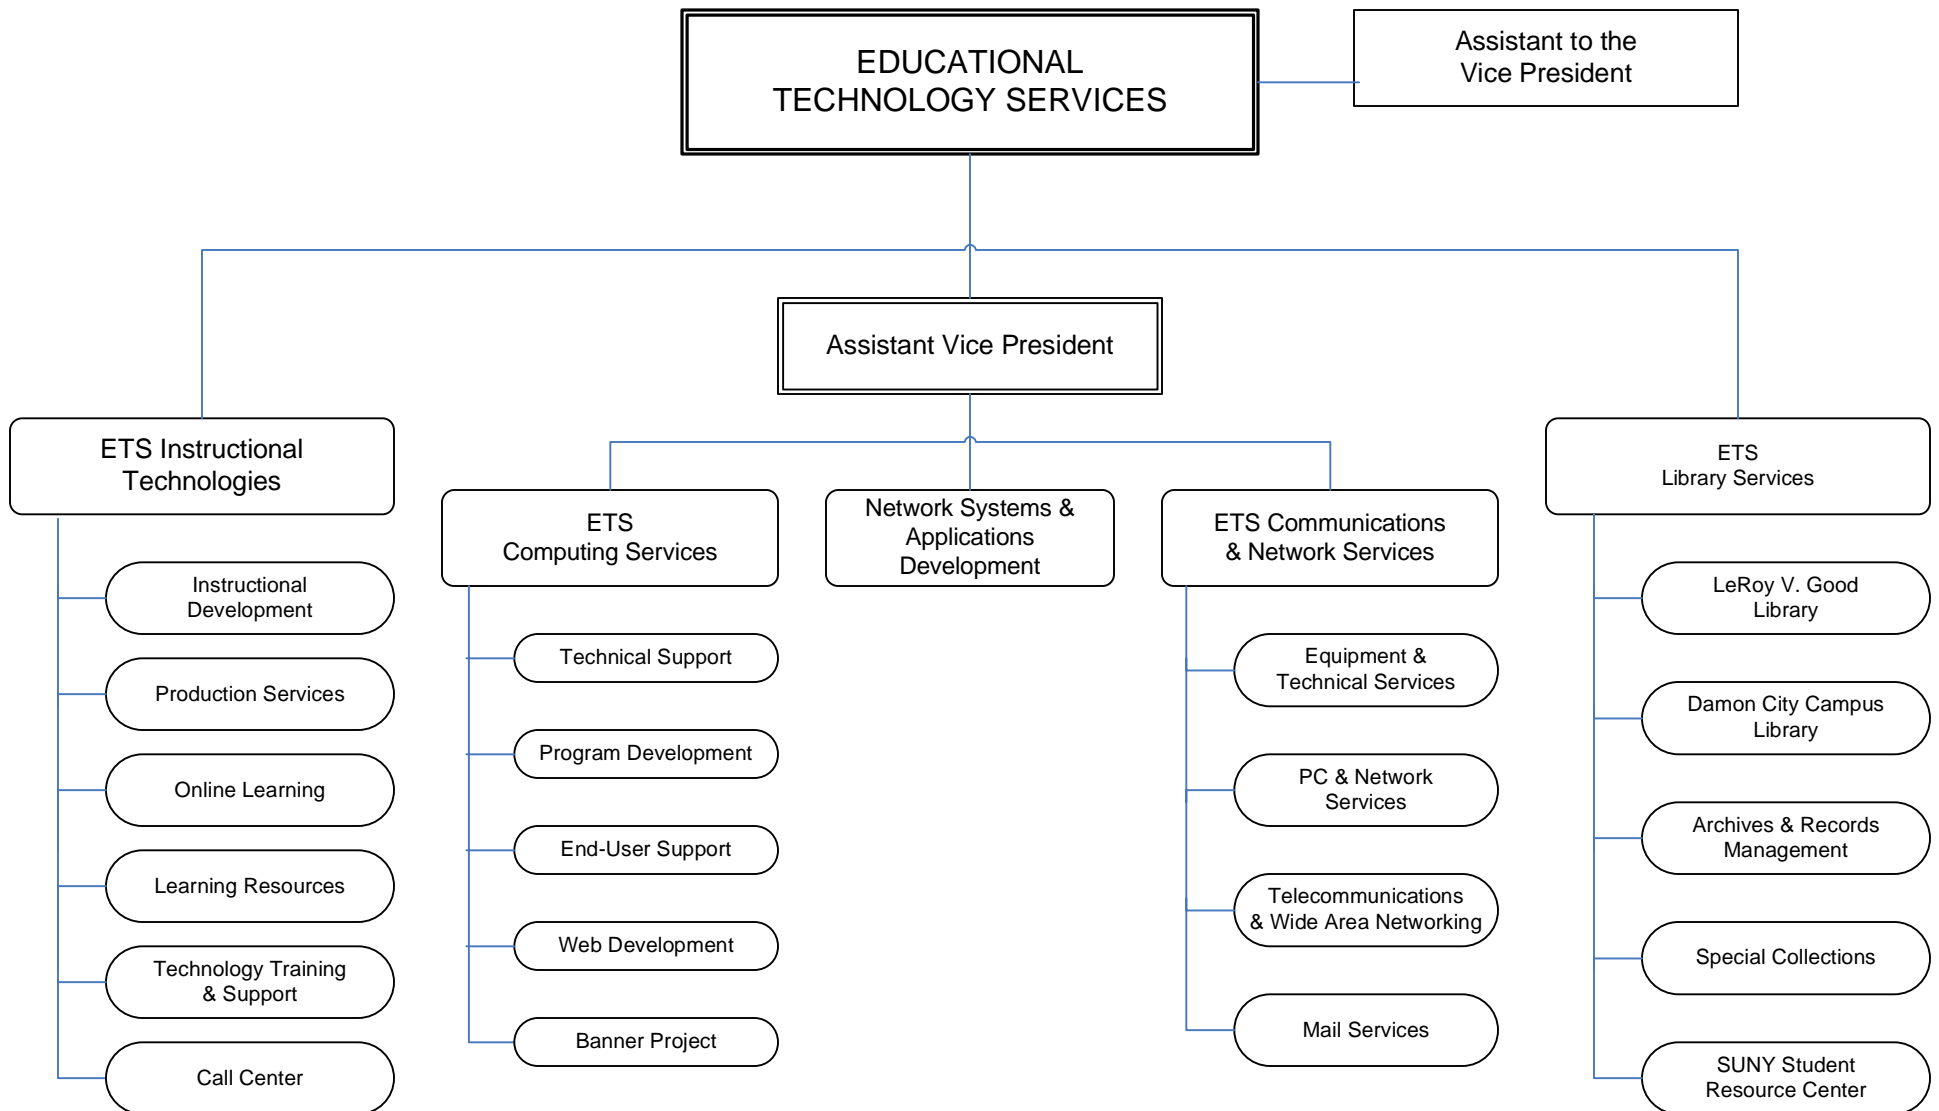

MONROE COMMUNITY COLLEGE

2007 – 2008

Function Chart

ACADEMIC SERVICES - continued

MONROE COMMUNITY COLLEGE

2007 – 2008

Function Chart

EDUCATIONAL TECHNOLOGY SERVICES