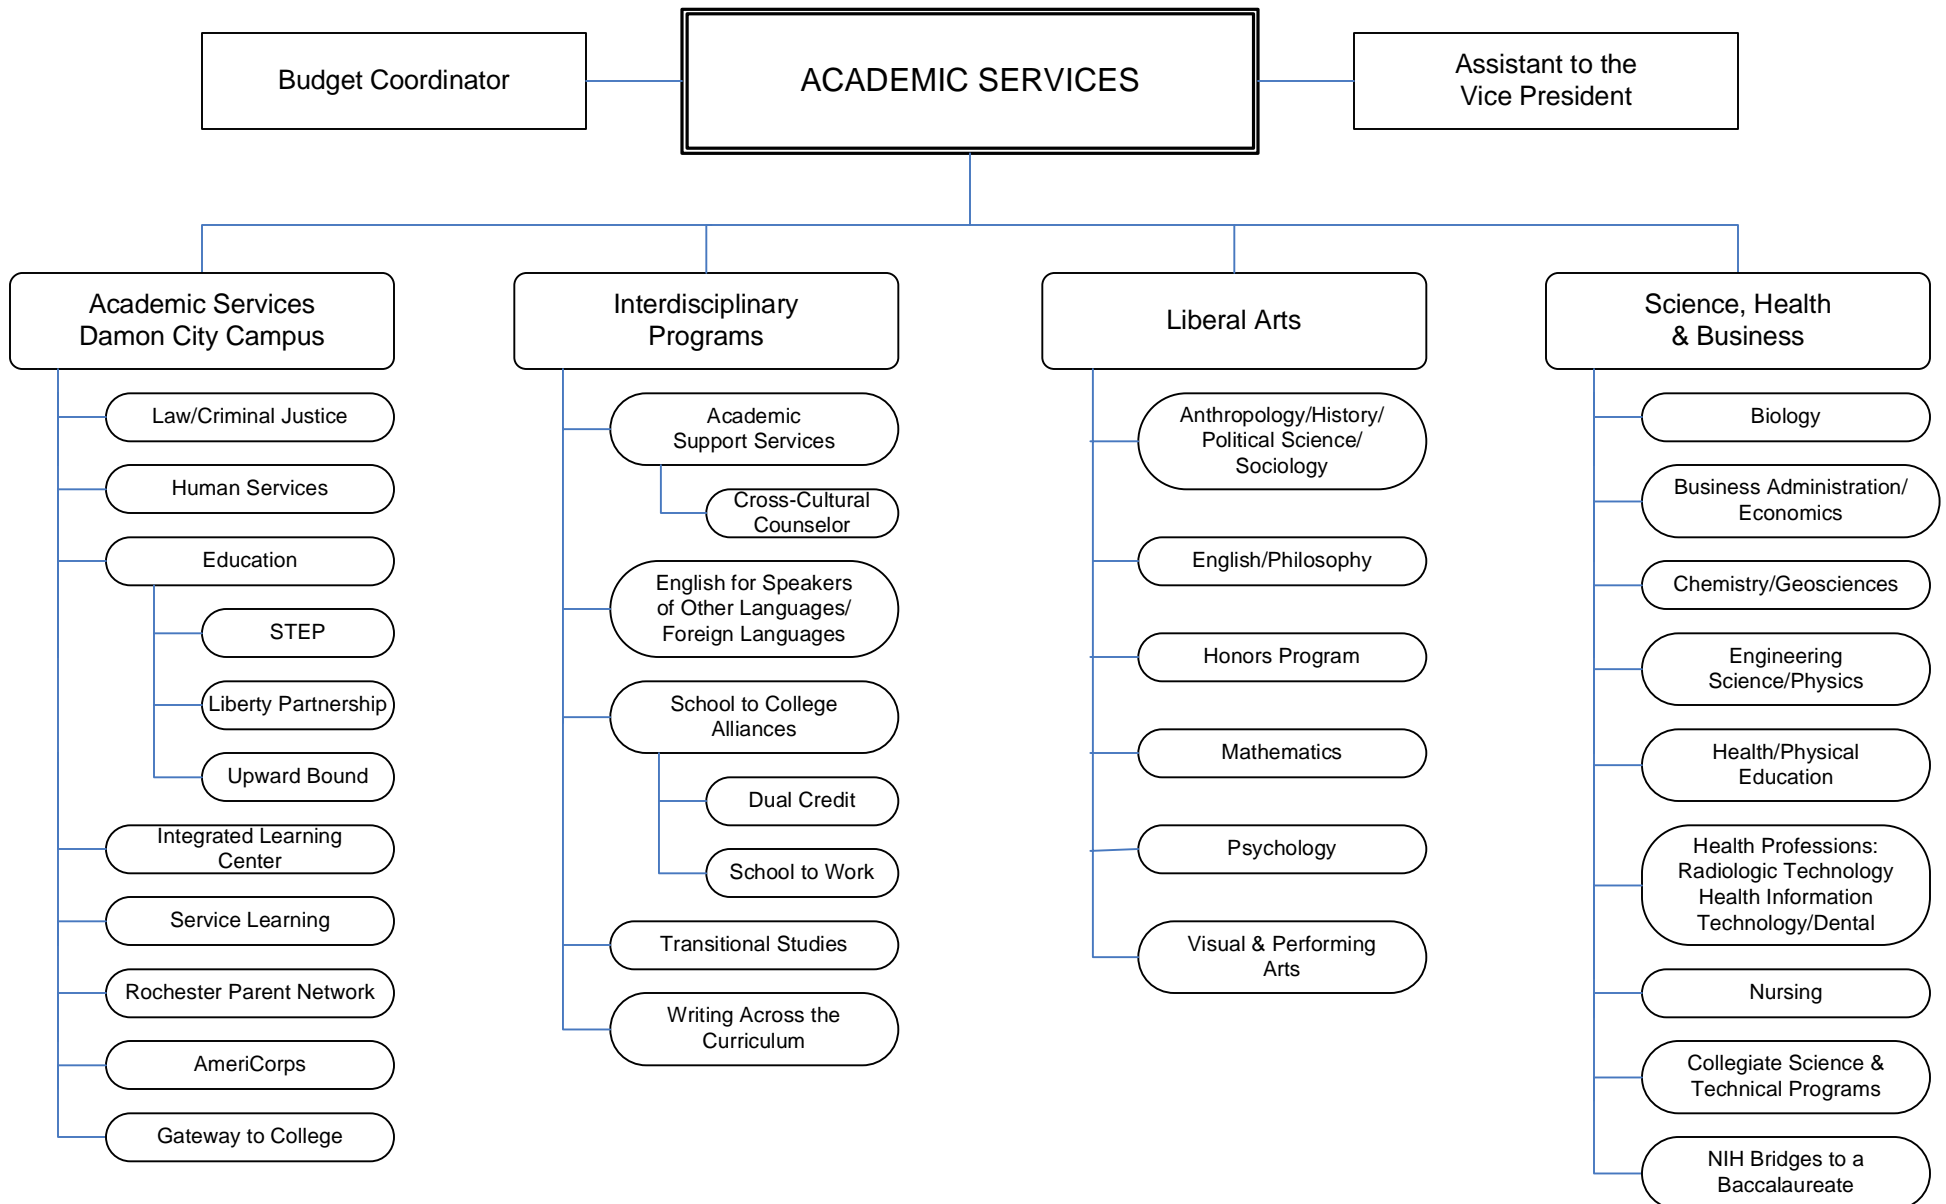

Function Chart

ADMINISTRATIVE SERVICES

MONROE COMMUNITY COLLEGE

2007 – 2008

Function Chart STUDENT SERVICES

MONROE COMMUNITY COLLEGE

2007 – 2008

Function Chart ACADEMIC SERVICES

MONROE COMMUNITY COLLEGE

2007 – 2008

Function Chart

ACADEMIC SERVICES - continued

MONROE COMMUNITY COLLEGE

2007 – 2008

Function Chart

EDUCATIONAL TECHNOLOGY SERVICES