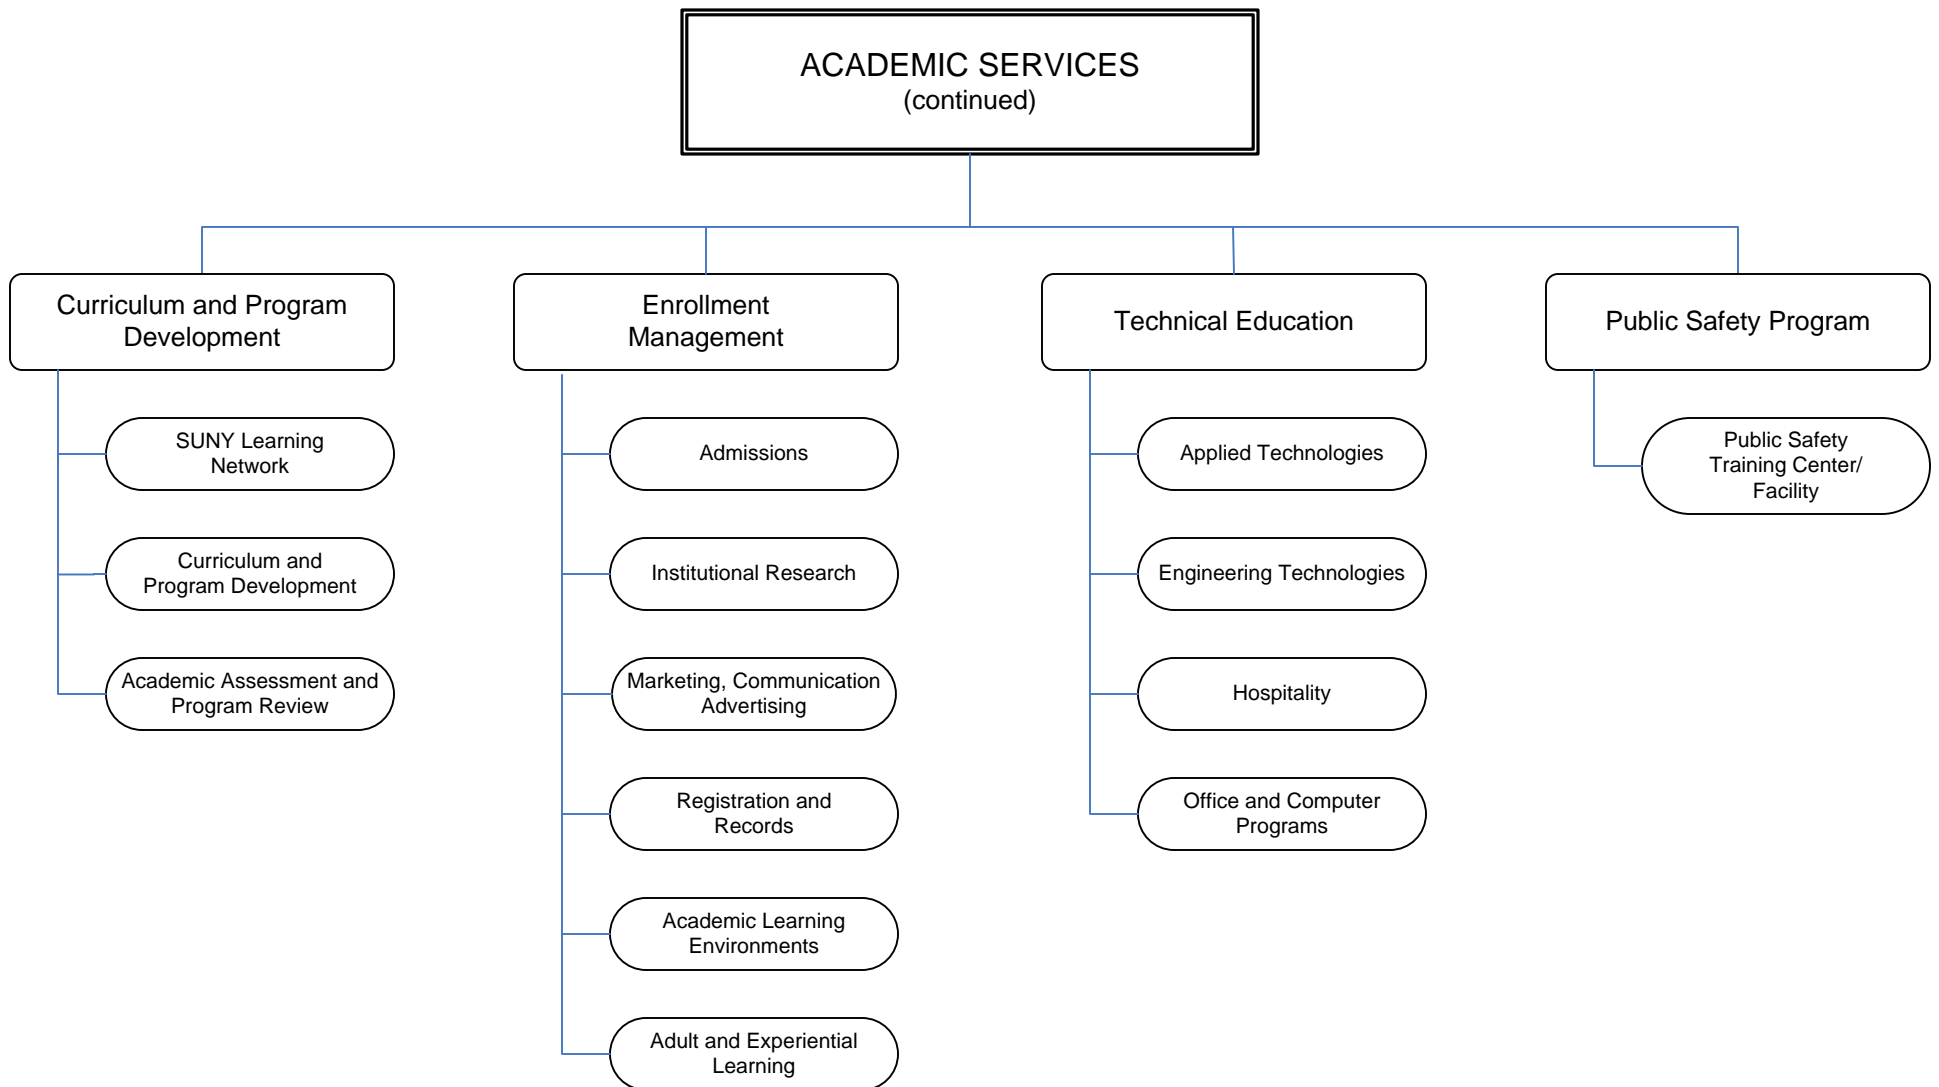

MONROE COMMUNITY COLLEGE
2008 – 2009
Function Chart

**MONROE COMMUNITY COLLEGE
2008 – 2009 OFFICE OF THE PRESIDENT
Function Chart**

**MONROE COMMUNITY COLLEGE
2008 – 2009 ADMINISTRATIVE SERVICES
Function Chart**

MONROE COMMUNITY COLLEGE
2008 – 2009 STUDENT SERVICES
Function Chart

**MONROE COMMUNITY COLLEGE
2008 – 2009 ACADEMIC SERVICES
Function Chart**

MONROE COMMUNITY COLLEGE
2008 – 2009 ACADEMIC SERVICES
Function Chart - continued

MONROE COMMUNITY COLLEGE
2008 – 2009 EDUCATIONAL TECHNOLOGY SERVICES
Function Chart

MONROE COMMUNITY COLLEGE
2008 – 2009 DAMON CITY CAMPUS
Function Chart