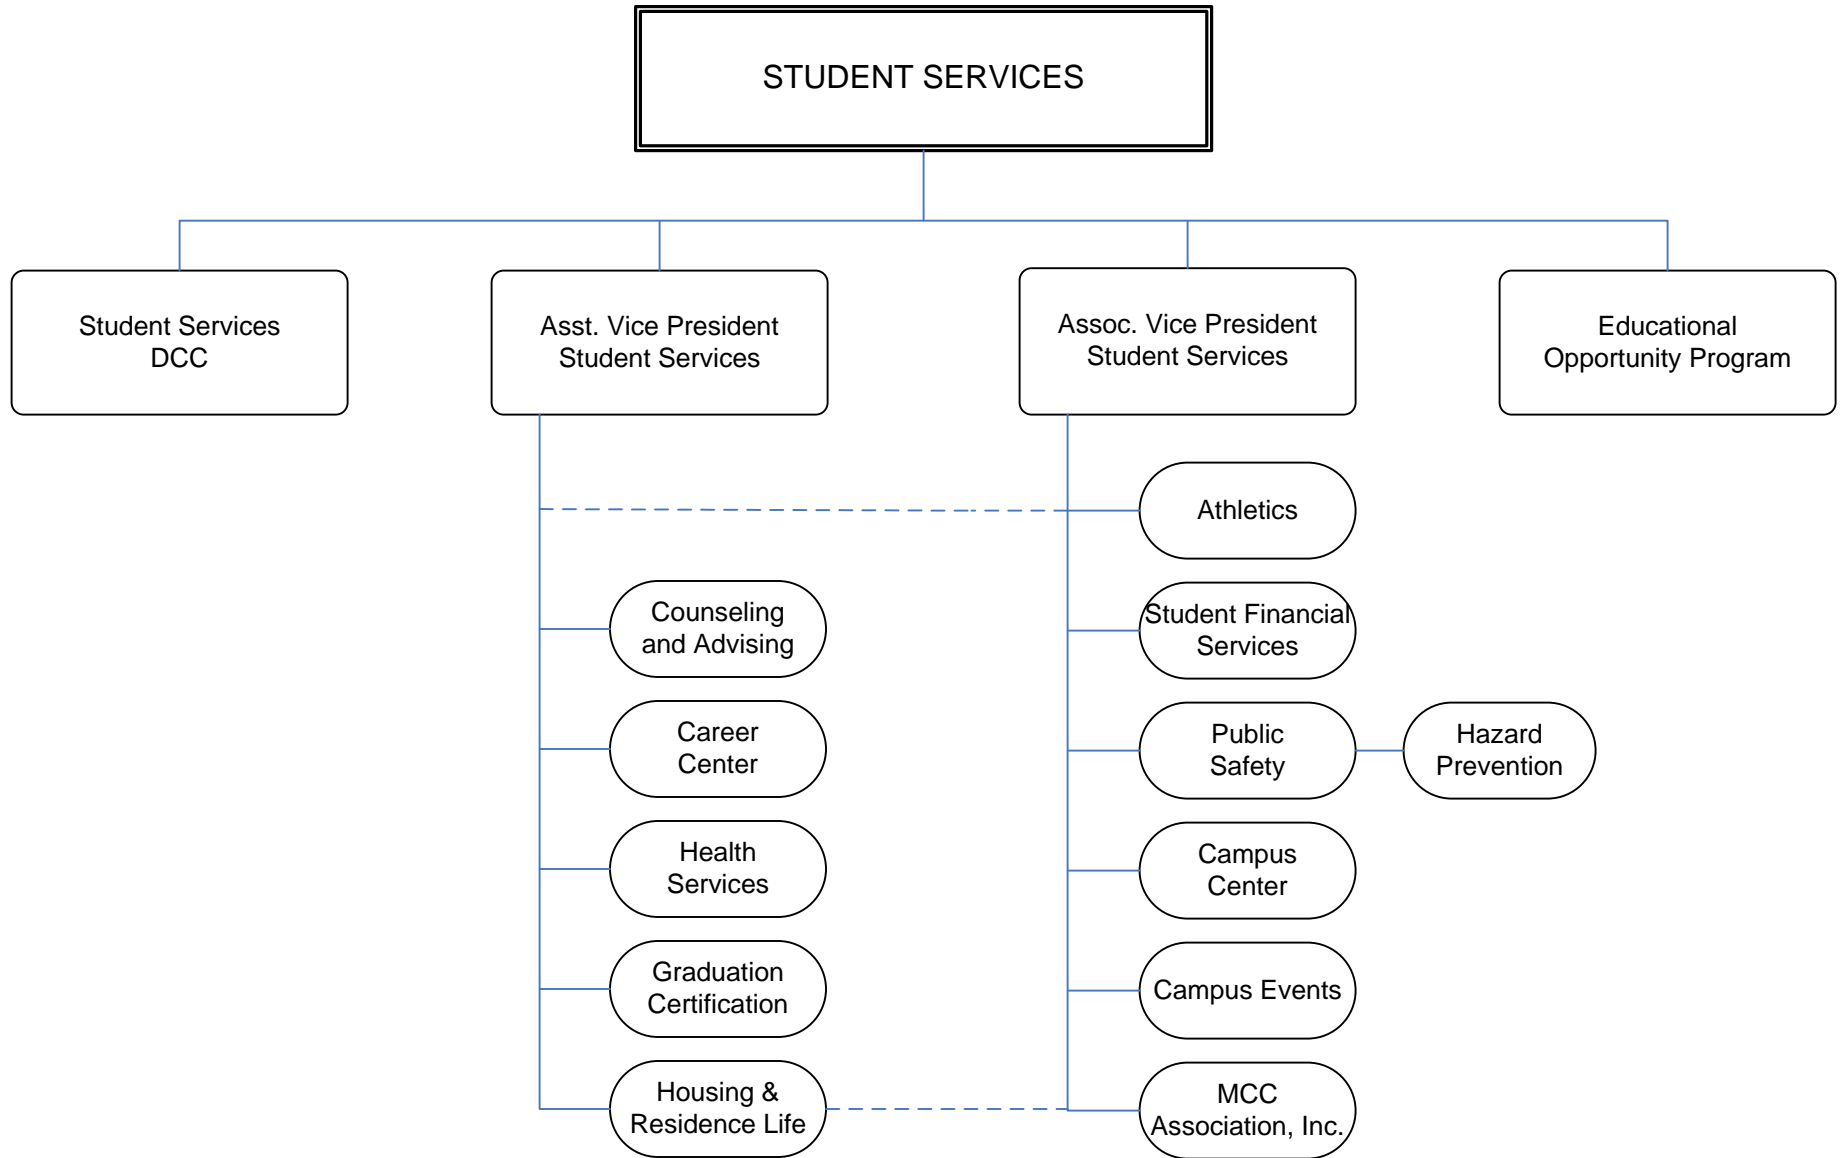

MONROE COMMUNITY COLLEGE
2008 – 2009
Function Chart

**MONROE COMMUNITY COLLEGE
2008 – 2009 OFFICE OF THE PRESIDENT
Function Chart**

**MONROE COMMUNITY COLLEGE
2008 – 2009 ADMINISTRATIVE SERVICES
Function Chart**

MONROE COMMUNITY COLLEGE
2008 – 2009 STUDENT SERVICES
Function Chart

**MONROE COMMUNITY COLLEGE
2008 – 2009 ACADEMIC SERVICES
Function Chart**

MONROE COMMUNITY COLLEGE
2008 – 2009 ACADEMIC SERVICES
Function Chart - continued

MONROE COMMUNITY COLLEGE
2008 – 2009 EDUCATIONAL TECHNOLOGY SERVICES
Function Chart

MONROE COMMUNITY COLLEGE
2008 – 2009 DAMON CITY CAMPUS
Function Chart