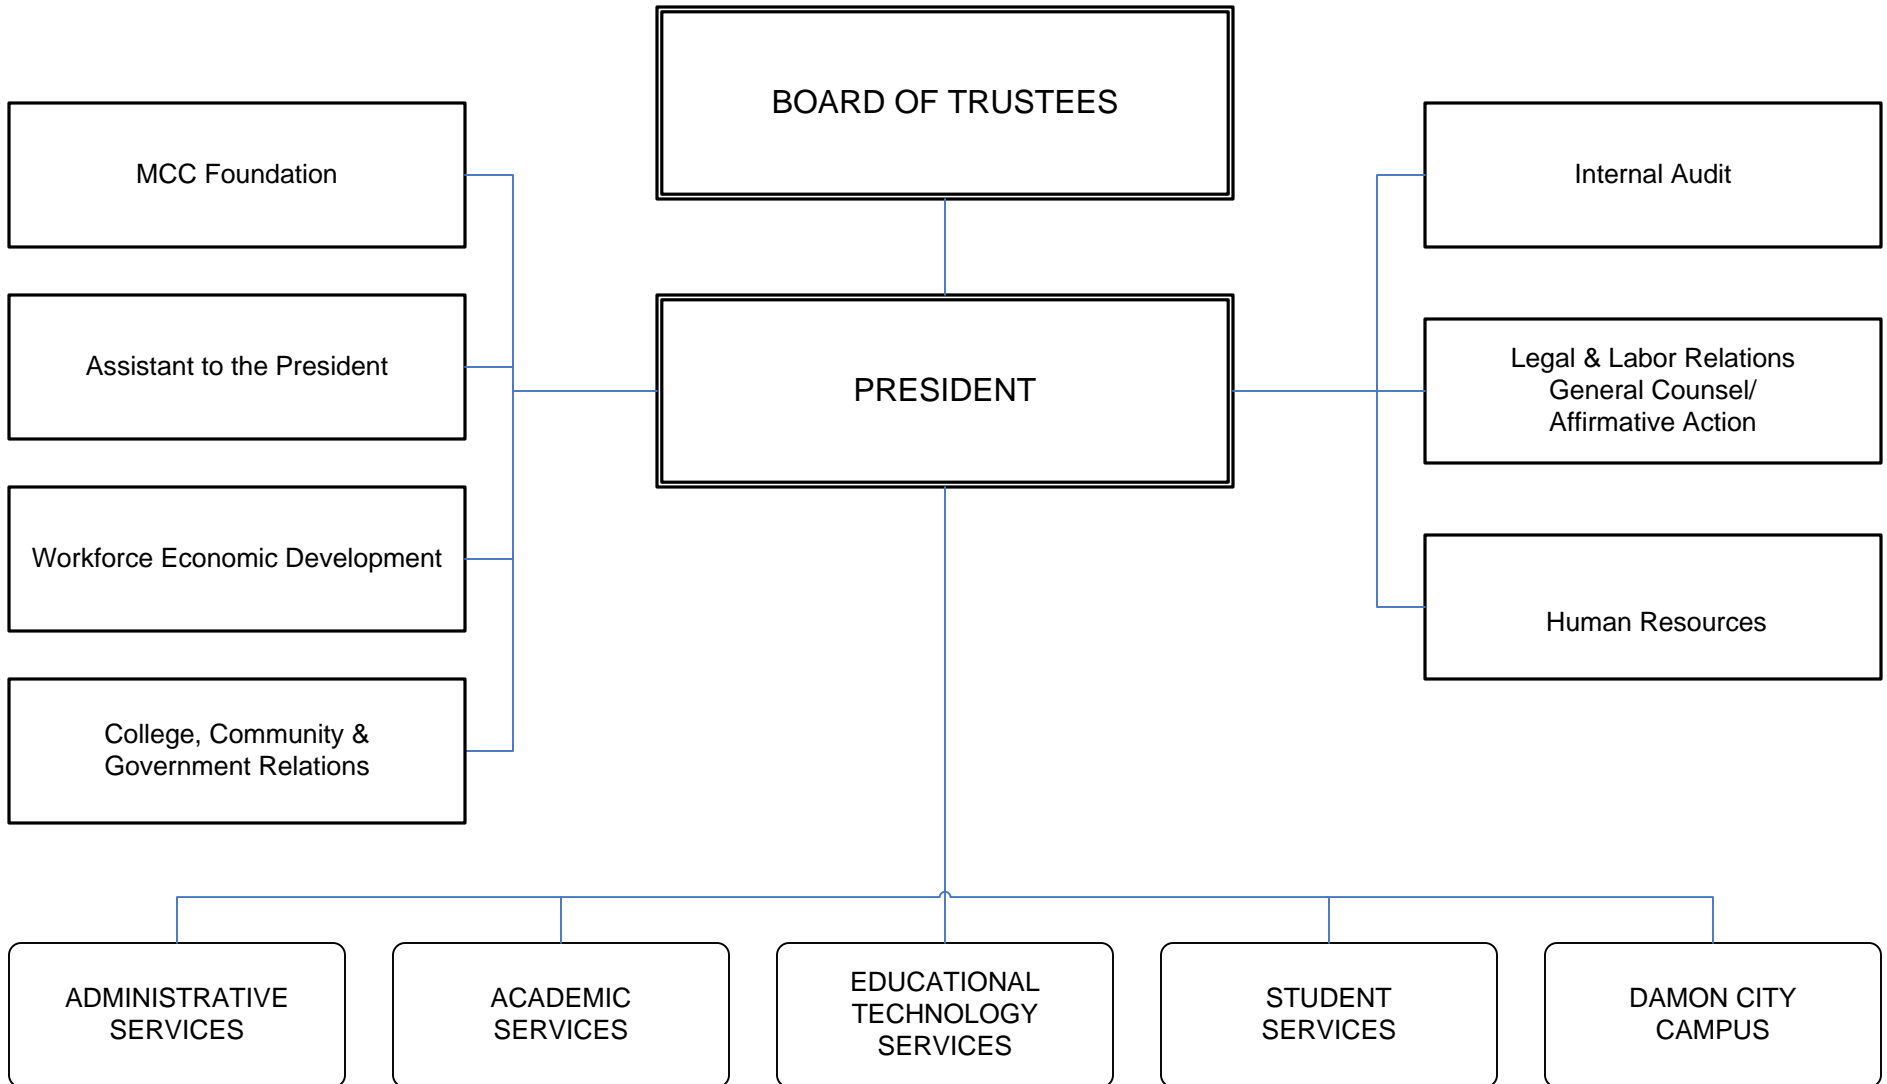

MONROE COMMUNITY COLLEGE
2008 – 2009
Function Chart

**MONROE COMMUNITY COLLEGE
2008 – 2009 OFFICE OF THE PRESIDENT
Function Chart**

**MONROE COMMUNITY COLLEGE
2008 – 2009 ADMINISTRATIVE SERVICES
Function Chart**

MONROE COMMUNITY COLLEGE
2008 – 2009 STUDENT SERVICES
Function Chart

**MONROE COMMUNITY COLLEGE
2008 – 2009 ACADEMIC SERVICES
Function Chart**

MONROE COMMUNITY COLLEGE
2008 – 2009 ACADEMIC SERVICES
Function Chart - continued