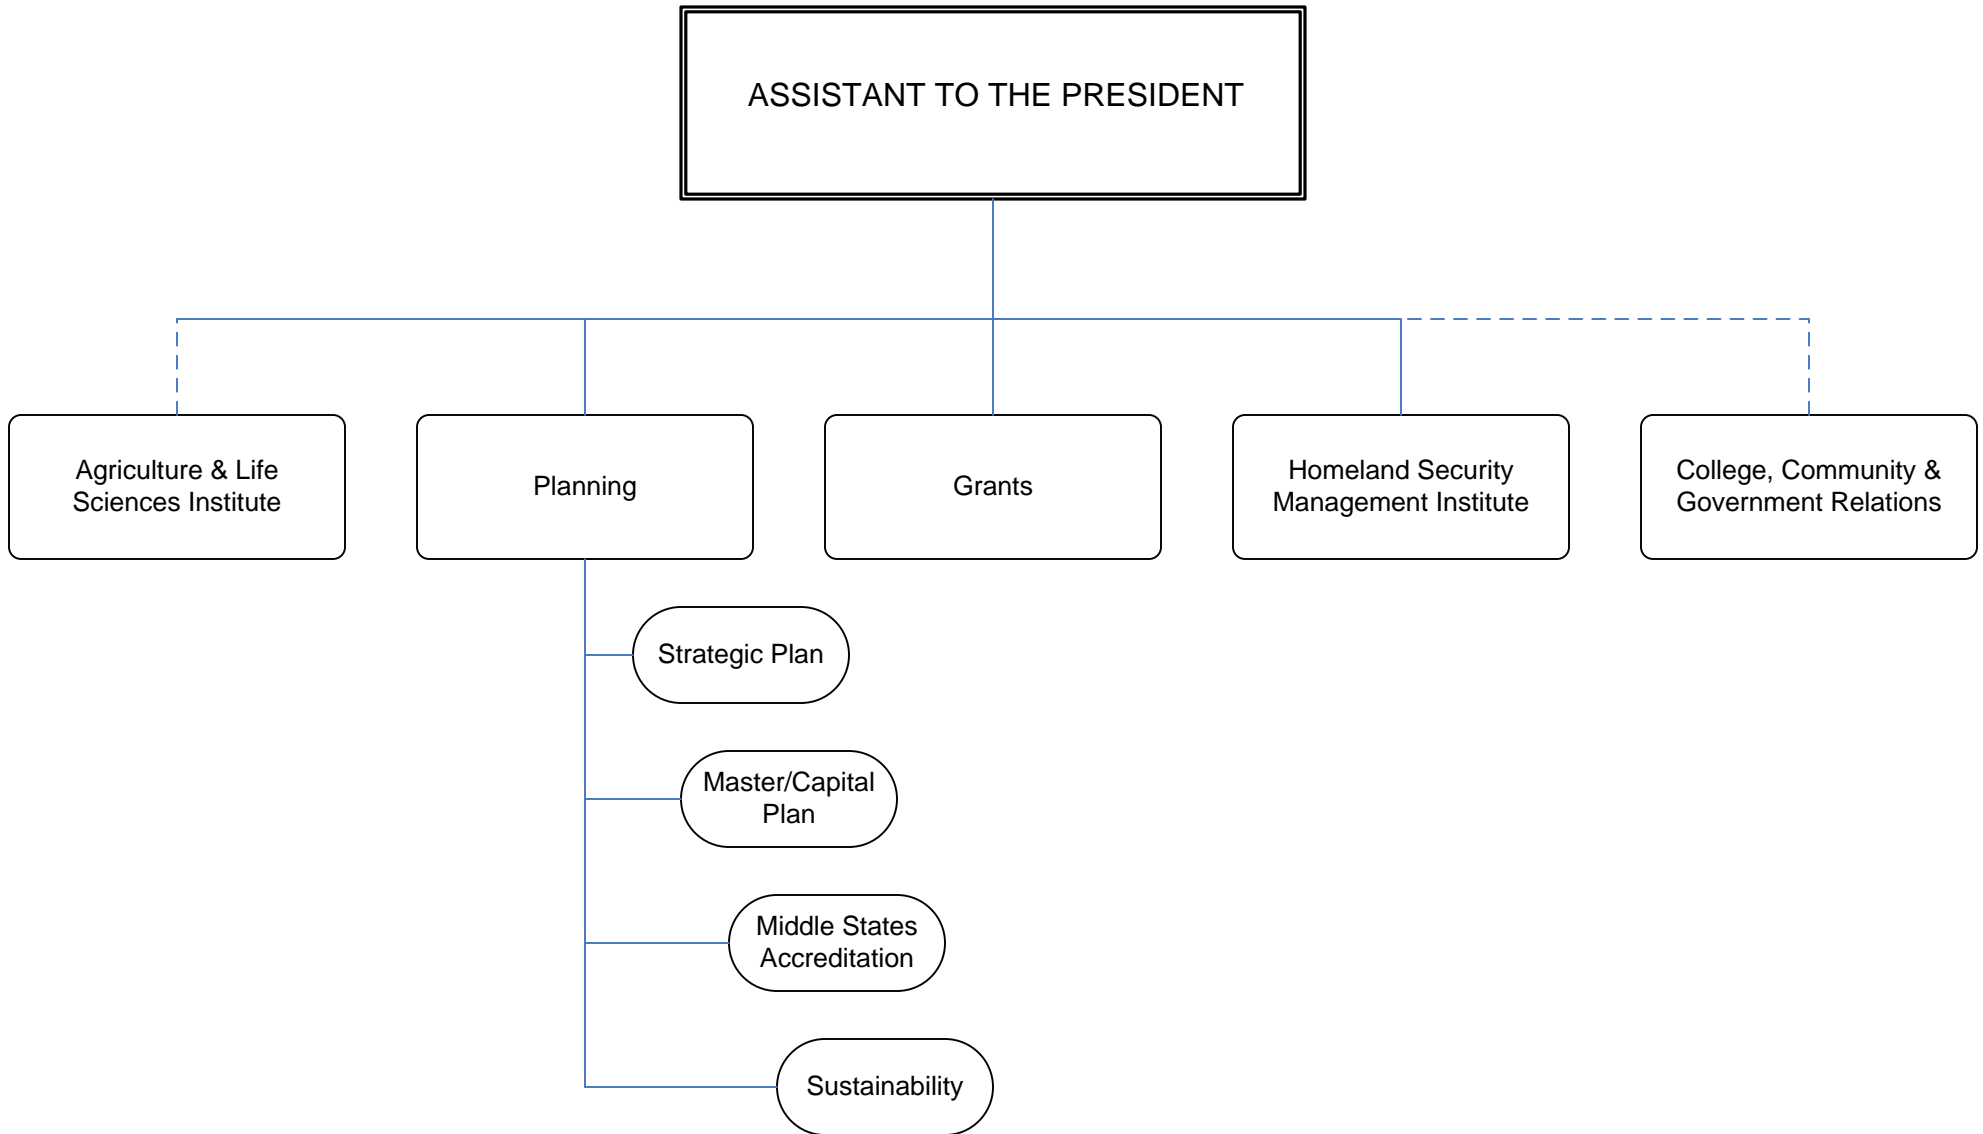

MONROE COMMUNITY COLLEGE
2008 – 2009
Function Chart

**MONROE COMMUNITY COLLEGE
2008 – 2009 OFFICE OF THE PRESIDENT
Function Chart**

**MONROE COMMUNITY COLLEGE
2008 – 2009 ADMINISTRATIVE SERVICES
Function Chart**

MONROE COMMUNITY COLLEGE
2008 – 2009 STUDENT SERVICES
Function Chart

**MONROE COMMUNITY COLLEGE
2008 – 2009 ACADEMIC SERVICES
Function Chart**

MONROE COMMUNITY COLLEGE
2008 – 2009 ACADEMIC SERVICES
Function Chart - continued