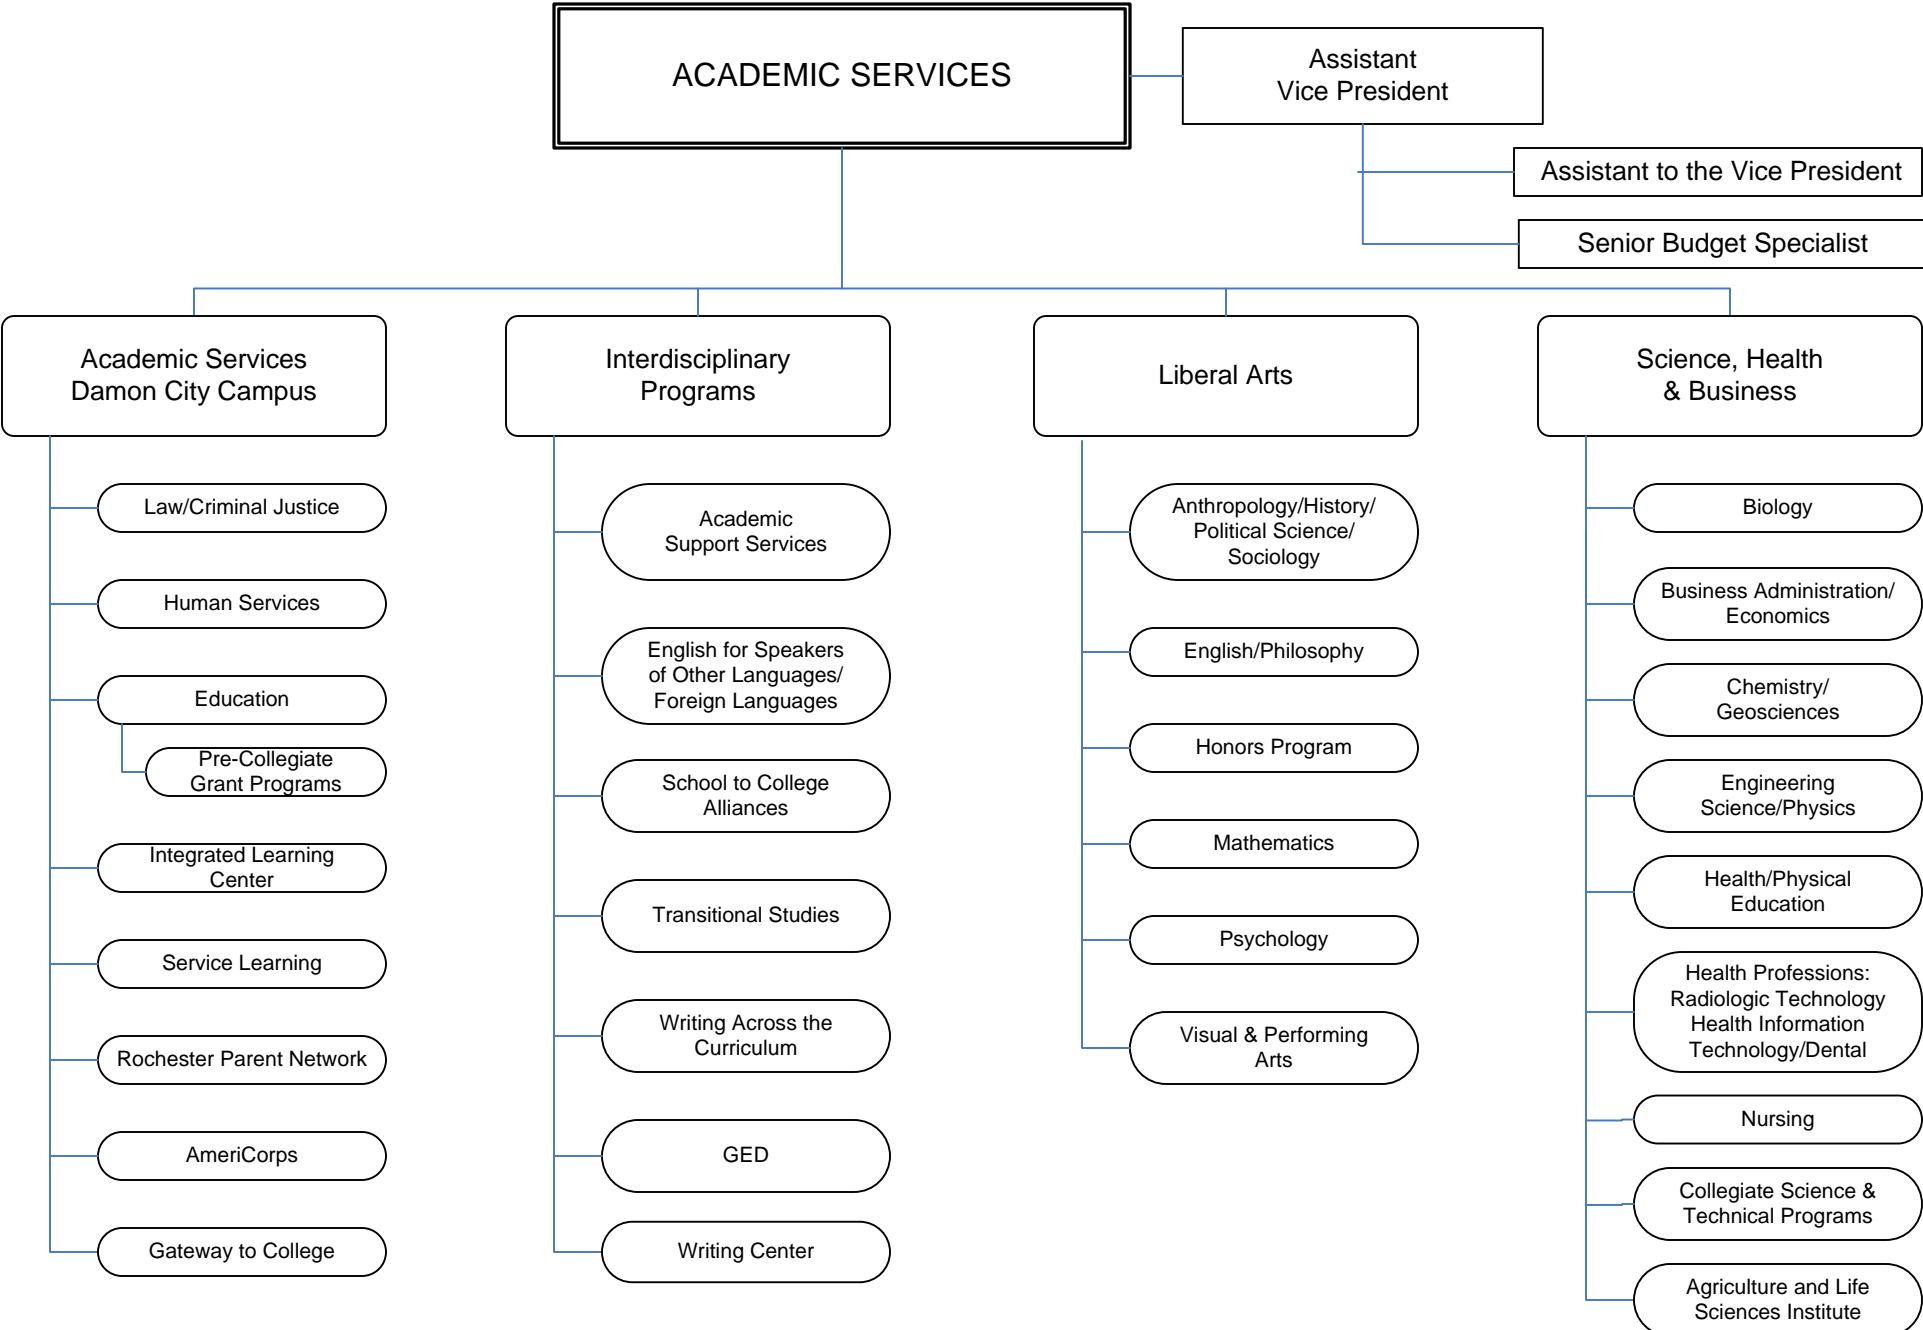

MONROE COMMUNITY COLLEGE
2008 – 2009
Function Chart

**MONROE COMMUNITY COLLEGE
2008 – 2009 OFFICE OF THE PRESIDENT
Function Chart**

**MONROE COMMUNITY COLLEGE
2008 – 2009 ADMINISTRATIVE SERVICES
Function Chart**

MONROE COMMUNITY COLLEGE
2008 – 2009 STUDENT SERVICES
Function Chart

**MONROE COMMUNITY COLLEGE
2008 – 2009 ACADEMIC SERVICES
Function Chart**

MONROE COMMUNITY COLLEGE
2008 – 2009 ACADEMIC SERVICES
Function Chart - continued

MONROE COMMUNITY COLLEGE
2008 – 2009 EDUCATIONAL TECHNOLOGY SERVICES
Function Chart

MONROE COMMUNITY COLLEGE
2008 – 2009 DAMON CITY CAMPUS
Function Chart