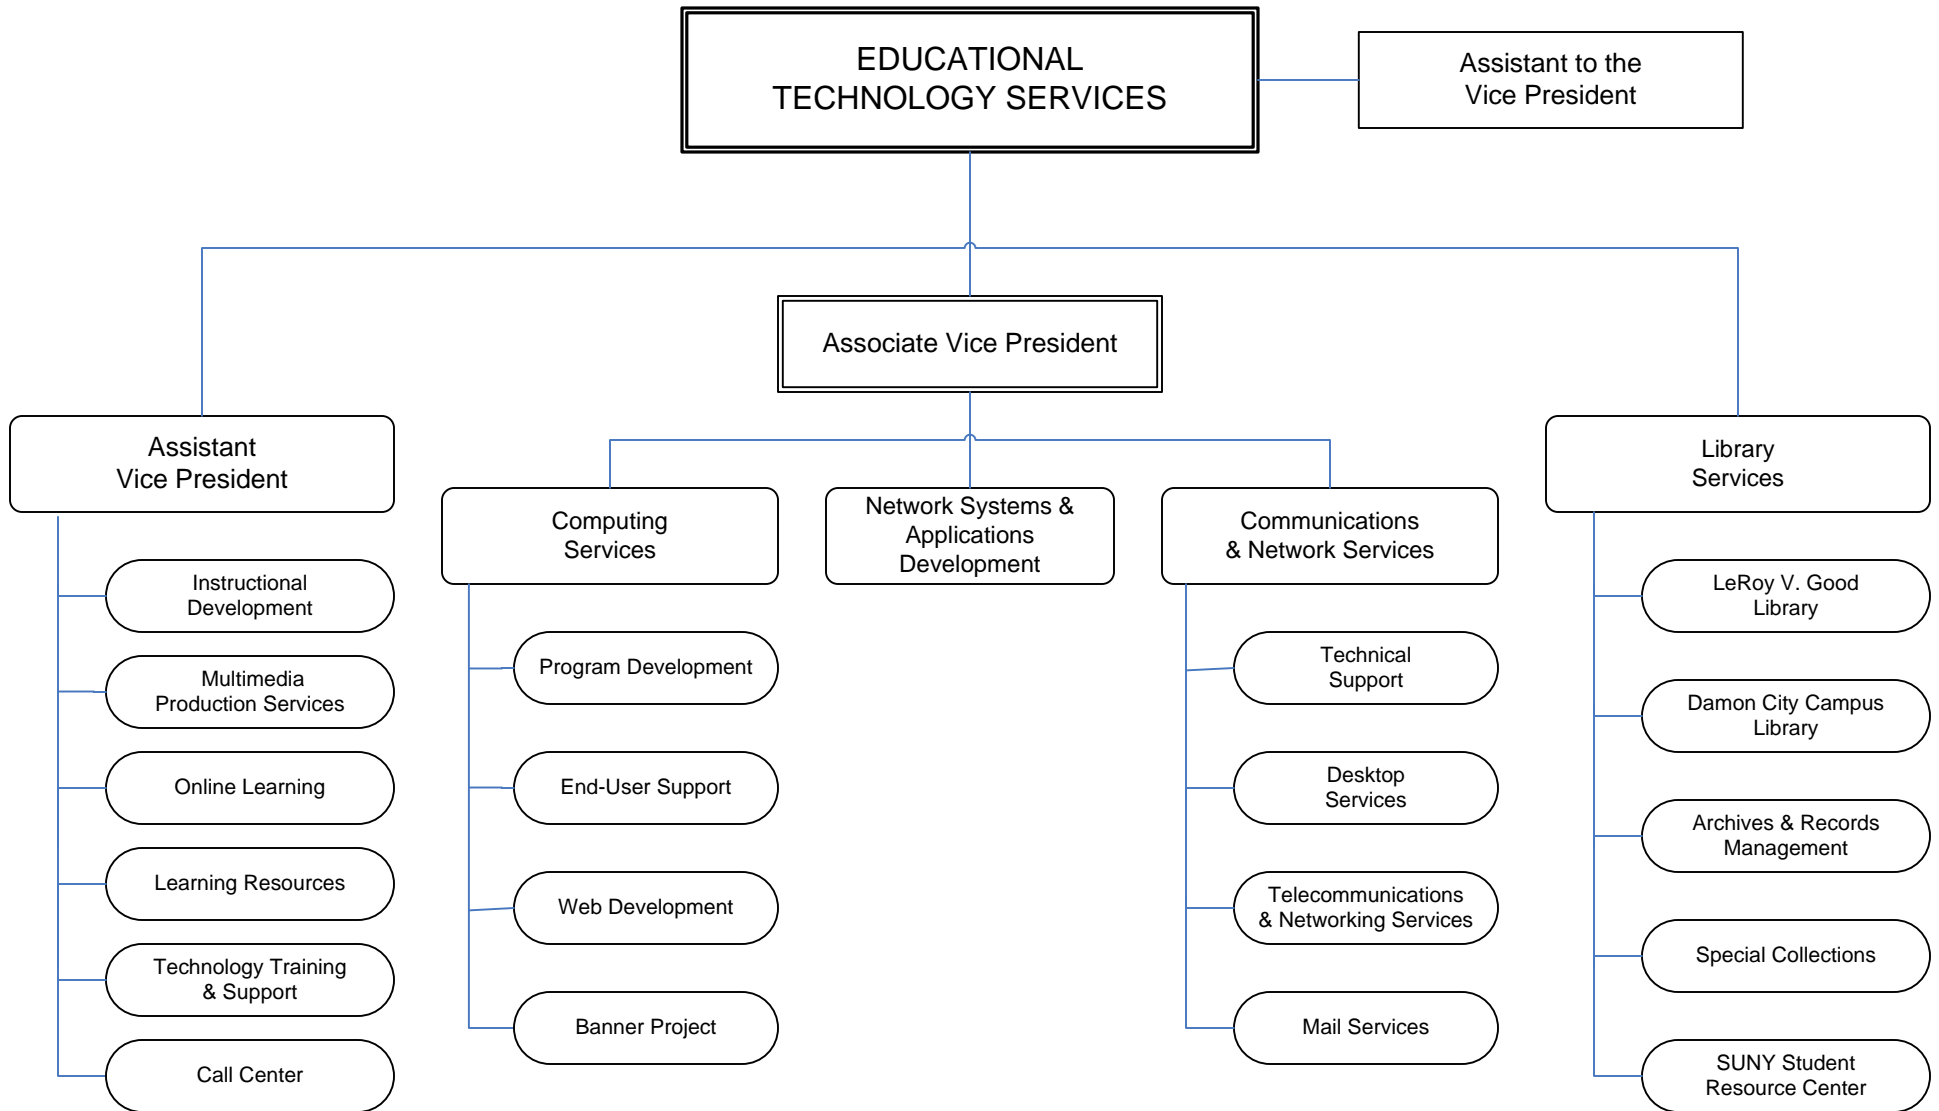

MONROE COMMUNITY COLLEGE
2008 – 2009 STUDENT SERVICES
Function Chart

**MONROE COMMUNITY COLLEGE
2008 – 2009 ACADEMIC SERVICES
Function Chart**

MONROE COMMUNITY COLLEGE
2008 – 2009 ACADEMIC SERVICES
Function Chart - continued

MONROE COMMUNITY COLLEGE
2008 – 2009 EDUCATIONAL TECHNOLOGY SERVICES
Function Chart

MONROE COMMUNITY COLLEGE
2008 – 2009 DAMON CITY CAMPUS
Function Chart