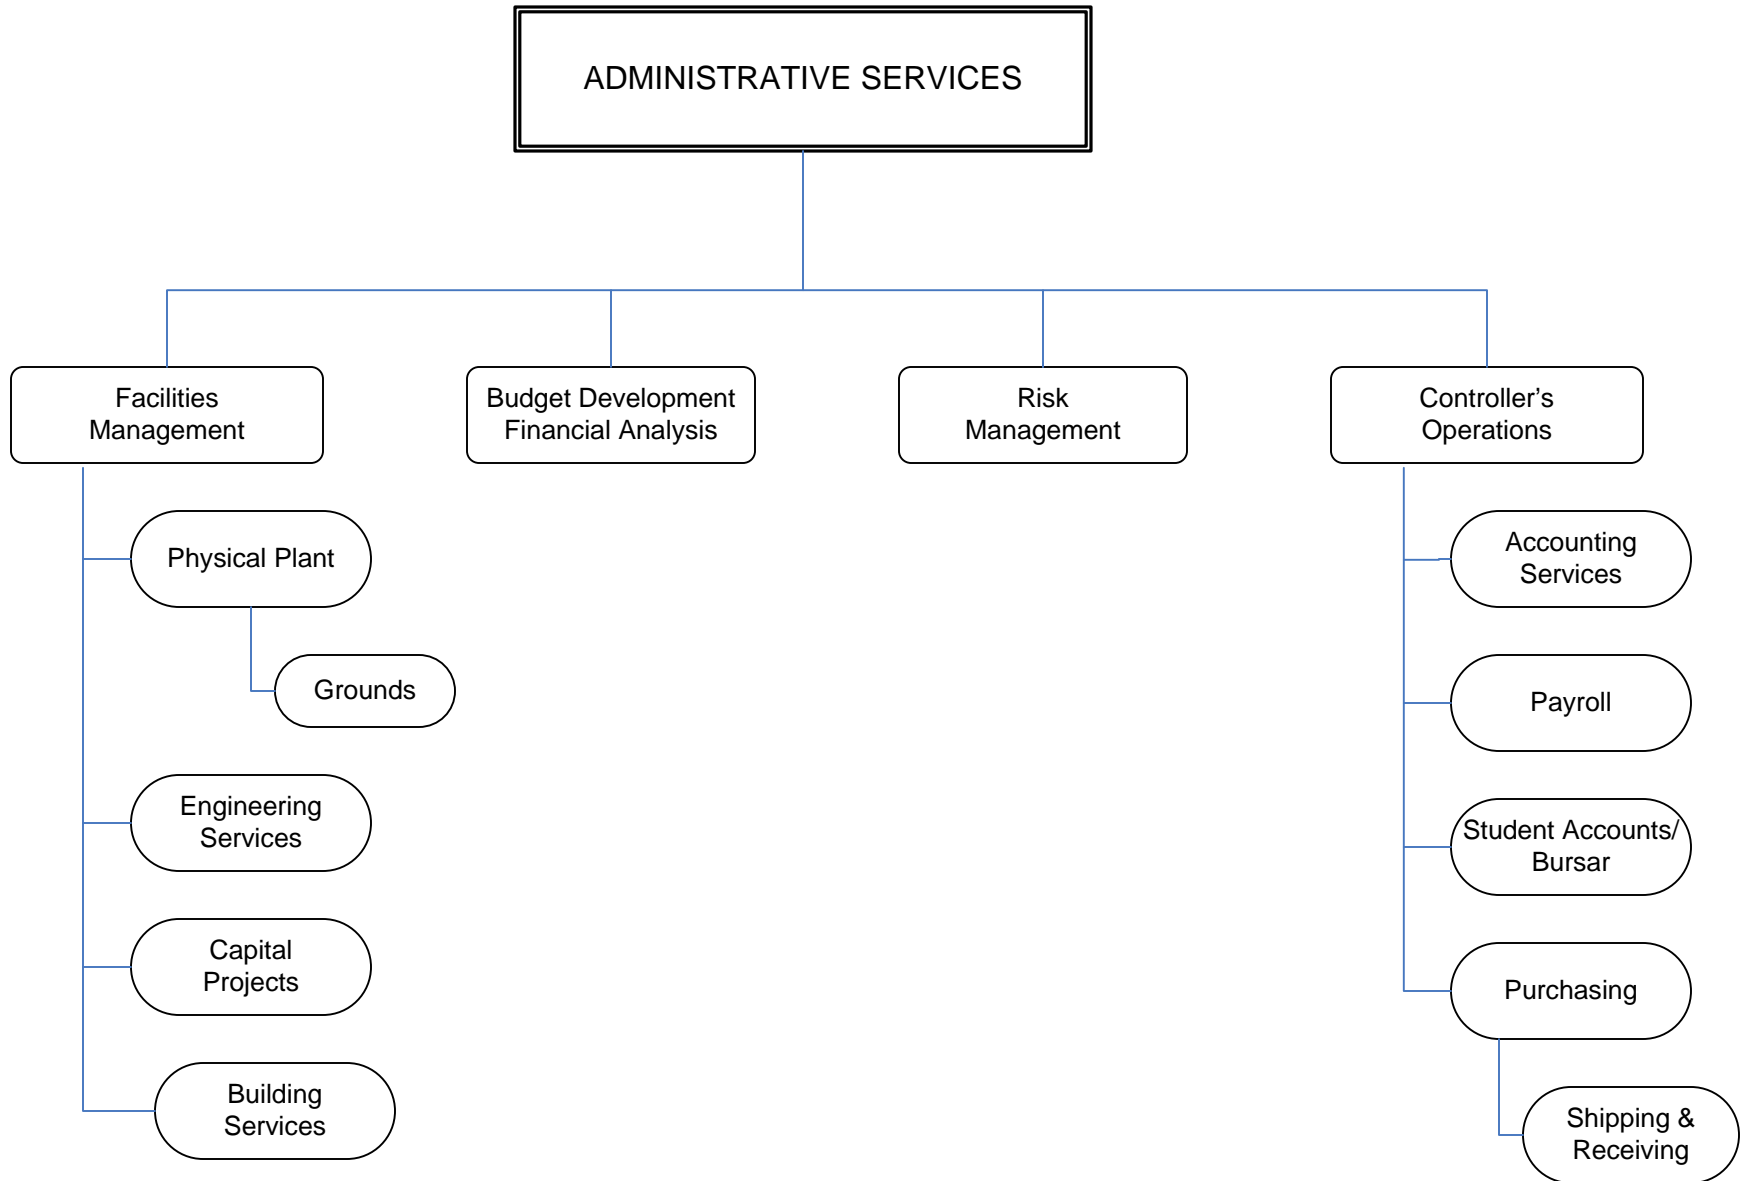

MONROE COMMUNITY COLLEGE
2008 – 2009
Function Chart

**MONROE COMMUNITY COLLEGE
2008 – 2009 OFFICE OF THE PRESIDENT
Function Chart**

**MONROE COMMUNITY COLLEGE
2008 – 2009 ADMINISTRATIVE SERVICES
Function Chart**