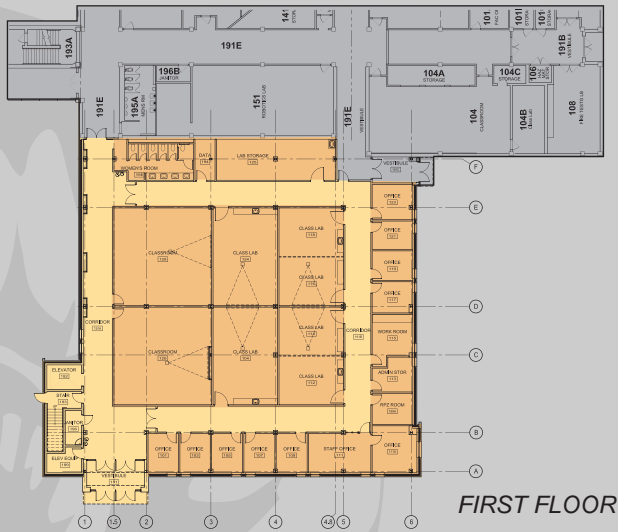

MONROE COMMUNITY COLLEGE

The Louis S. & Molly B. Wolk Center for Excellence in Nursing

S | W
B | R

SWBR ARCHITECTS