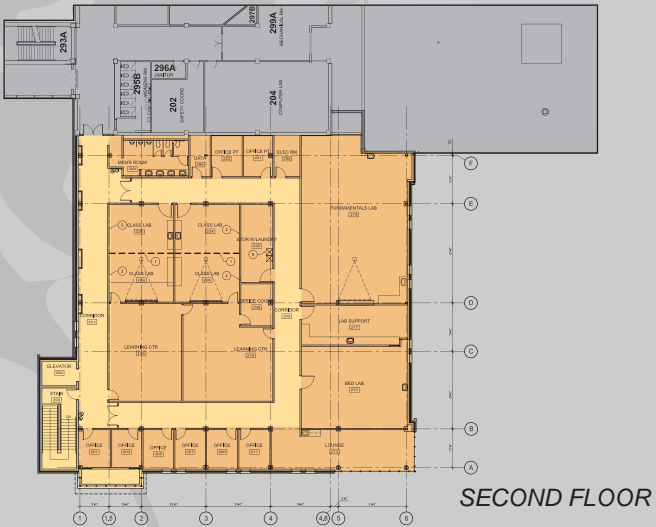

MONROE COMMUNITY COLLEGE

The Louis S. & Molly B. Wolk Center for Excellence in Nursing

S | W
B | R

SWBR ARCHITECTS