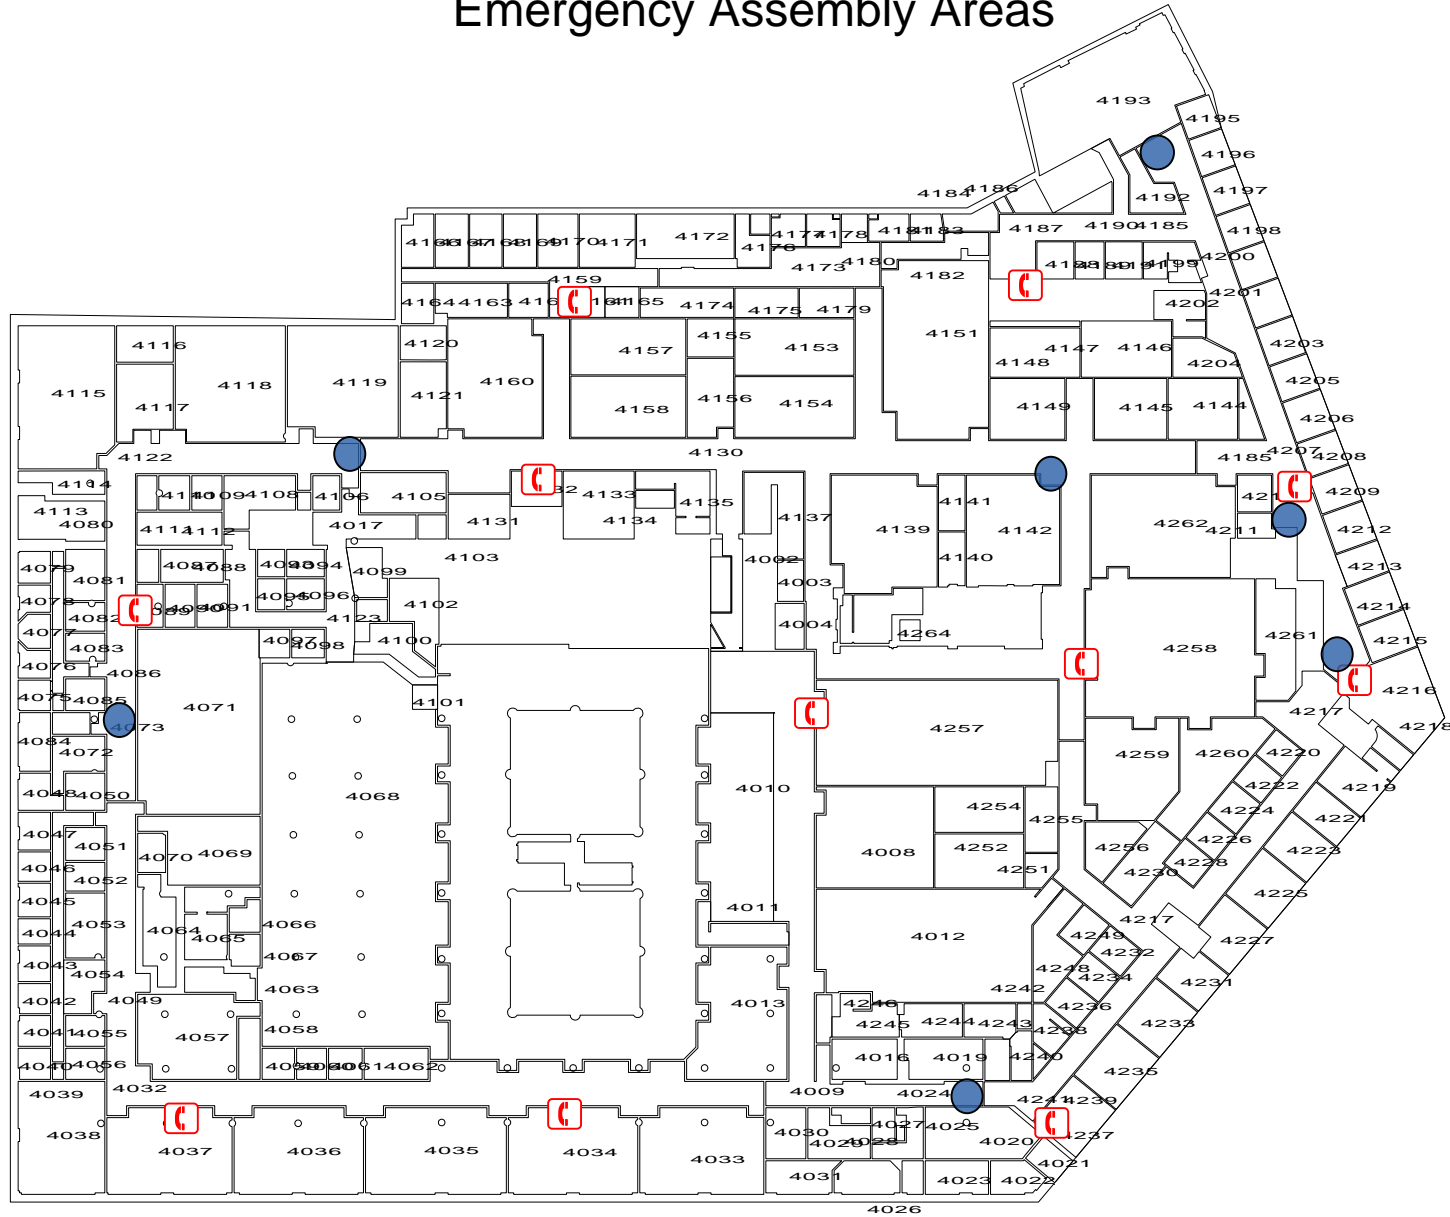

Damon City Campus

4th Floor

Emergency Assembly Areas

Key

- Emergency Assembly Areas 
- Emergency Phones 