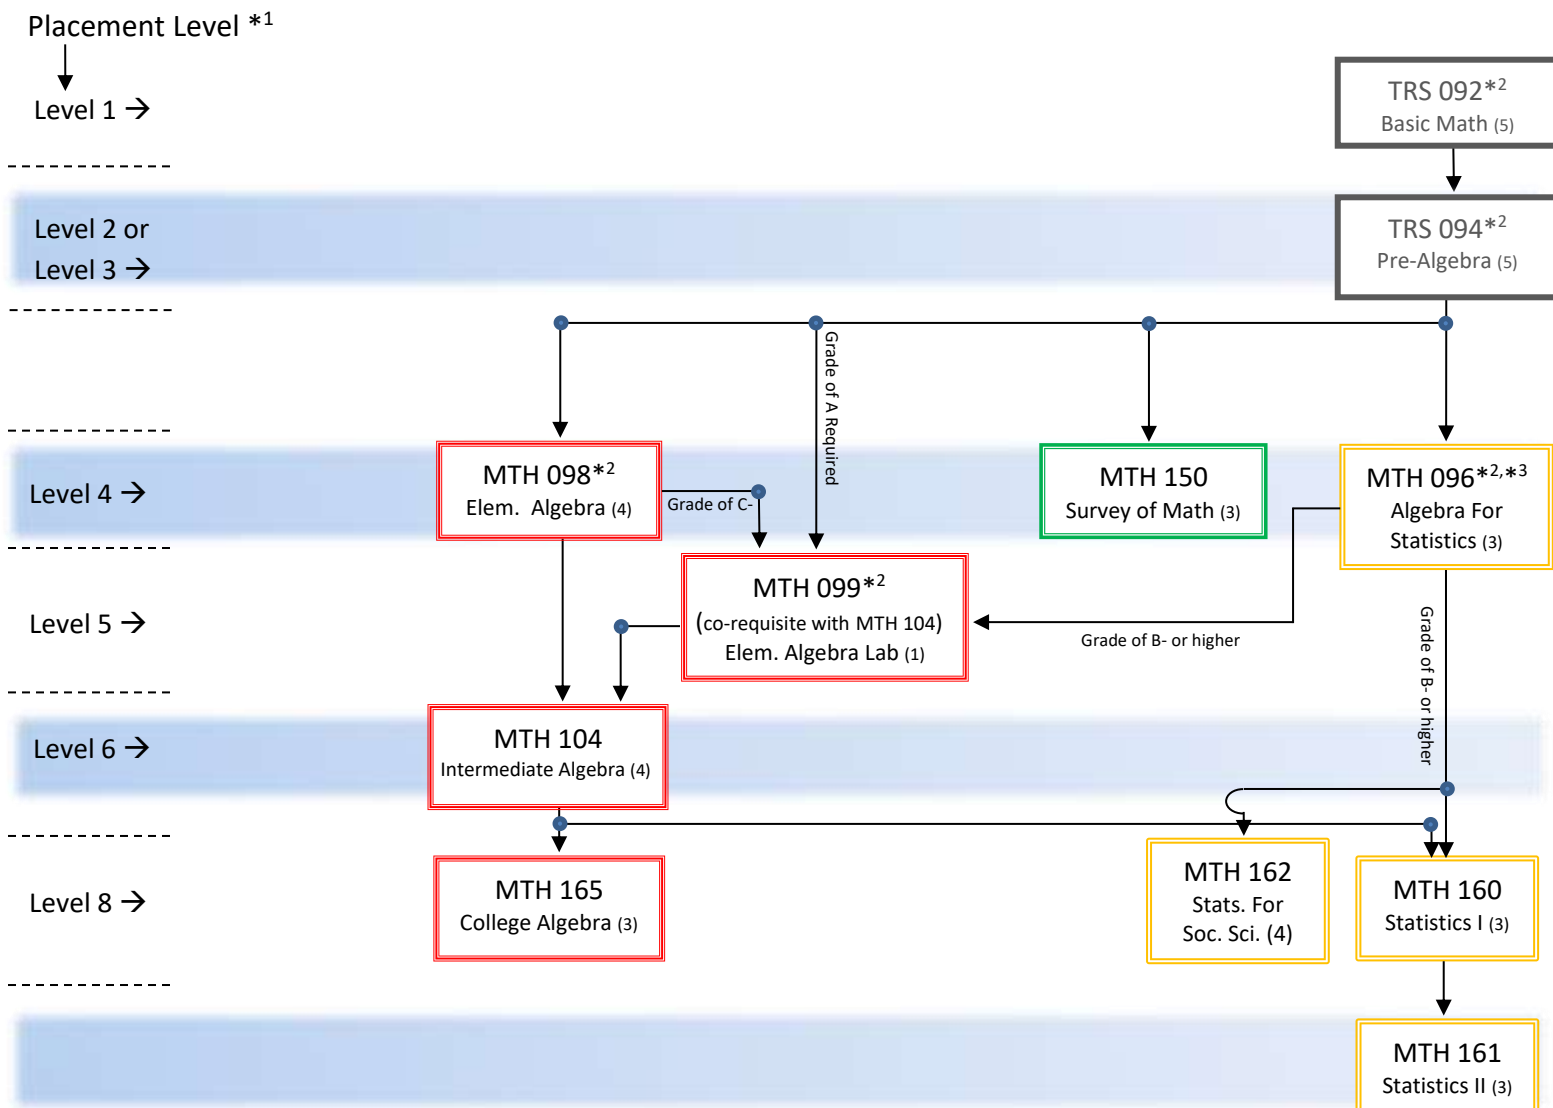

Which MCC Math Course Should I Take? 2017-2018 Academic Year

School: Social Sciences and Global Studies

Possible First Course – Depends on Major; Consult an Advisor:

- LEVEL 1 → TRS 092*2
- LEVEL 2 or 3 → TRS 094*2
- LEVEL 4 → MTH 096*2,*3 or 098*2 or 150
- LEVEL 5 → MTH 096*2,*3 or 099*2 & 104 or 150
- LEVEL 6 → MTH 096*2,*3 or 104 or 150
- LEVEL 8 → MTH 160 or 162 or 165
- LEVEL 9 → MTH 160 or 162 or 175 (Precalculus)
- LEVEL 10 → MTH 160 or 162 or 210 (Calculus I)

- *1 Student may take any course at placement level or lower level.
- *2 Imputed Credit Course. Does not count towards a college degree.
- *3 MTH 096 is intended only for students whose terminal math requirement is Statistics. It does NOT prepare students for any other level 8 course.
- *4 Unless otherwise specified, a grade of C or higher is required to progress on to the next math course.