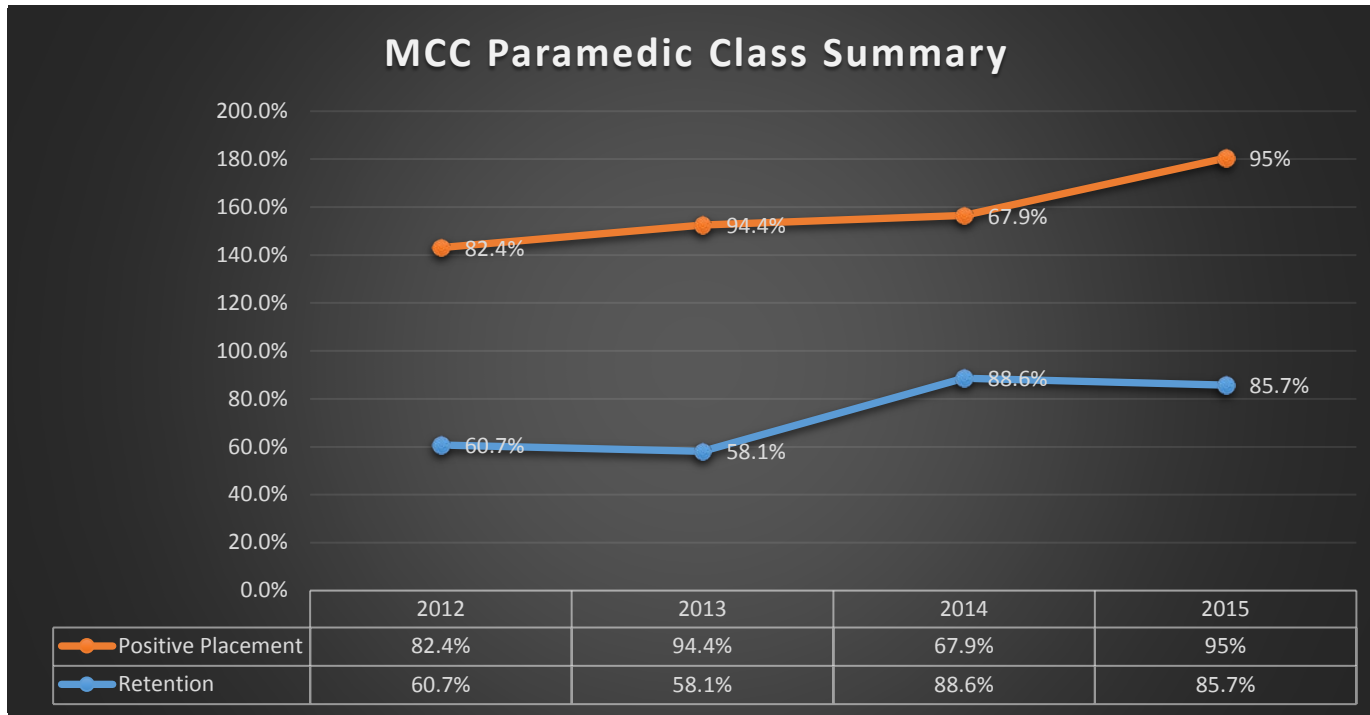

National Registry Practical		
YEAR	ATTEMPTED	SUCCESS RATE
2012	5.9%	100.0%
2013	22.2%	75.0%
2014	7.1%	100.0%
2015	10.5%	100.0%

National Registry Written		
YEAR	ATTEMPTED	SUCCESS RATE
2012	5.9%	100.0%
2013	16.7%	100.0%
2014	7.1%	100.0%
2015	10.5%	100.0%

State Practical Exam		
YEAR	ATTEMPTED	SUCCESS RATE
2012	88.2%	100%
2013	94.4%	100%
2014	67.9%	100%
2015	100%	100%

State Written Exam		
YEAR	ATTEMPTED	SUCCESS RATE
2012	88.2%	100.0%
2013	72.2%	100.0%
2014	67.9%	100.0%
2015	95%	100.0%