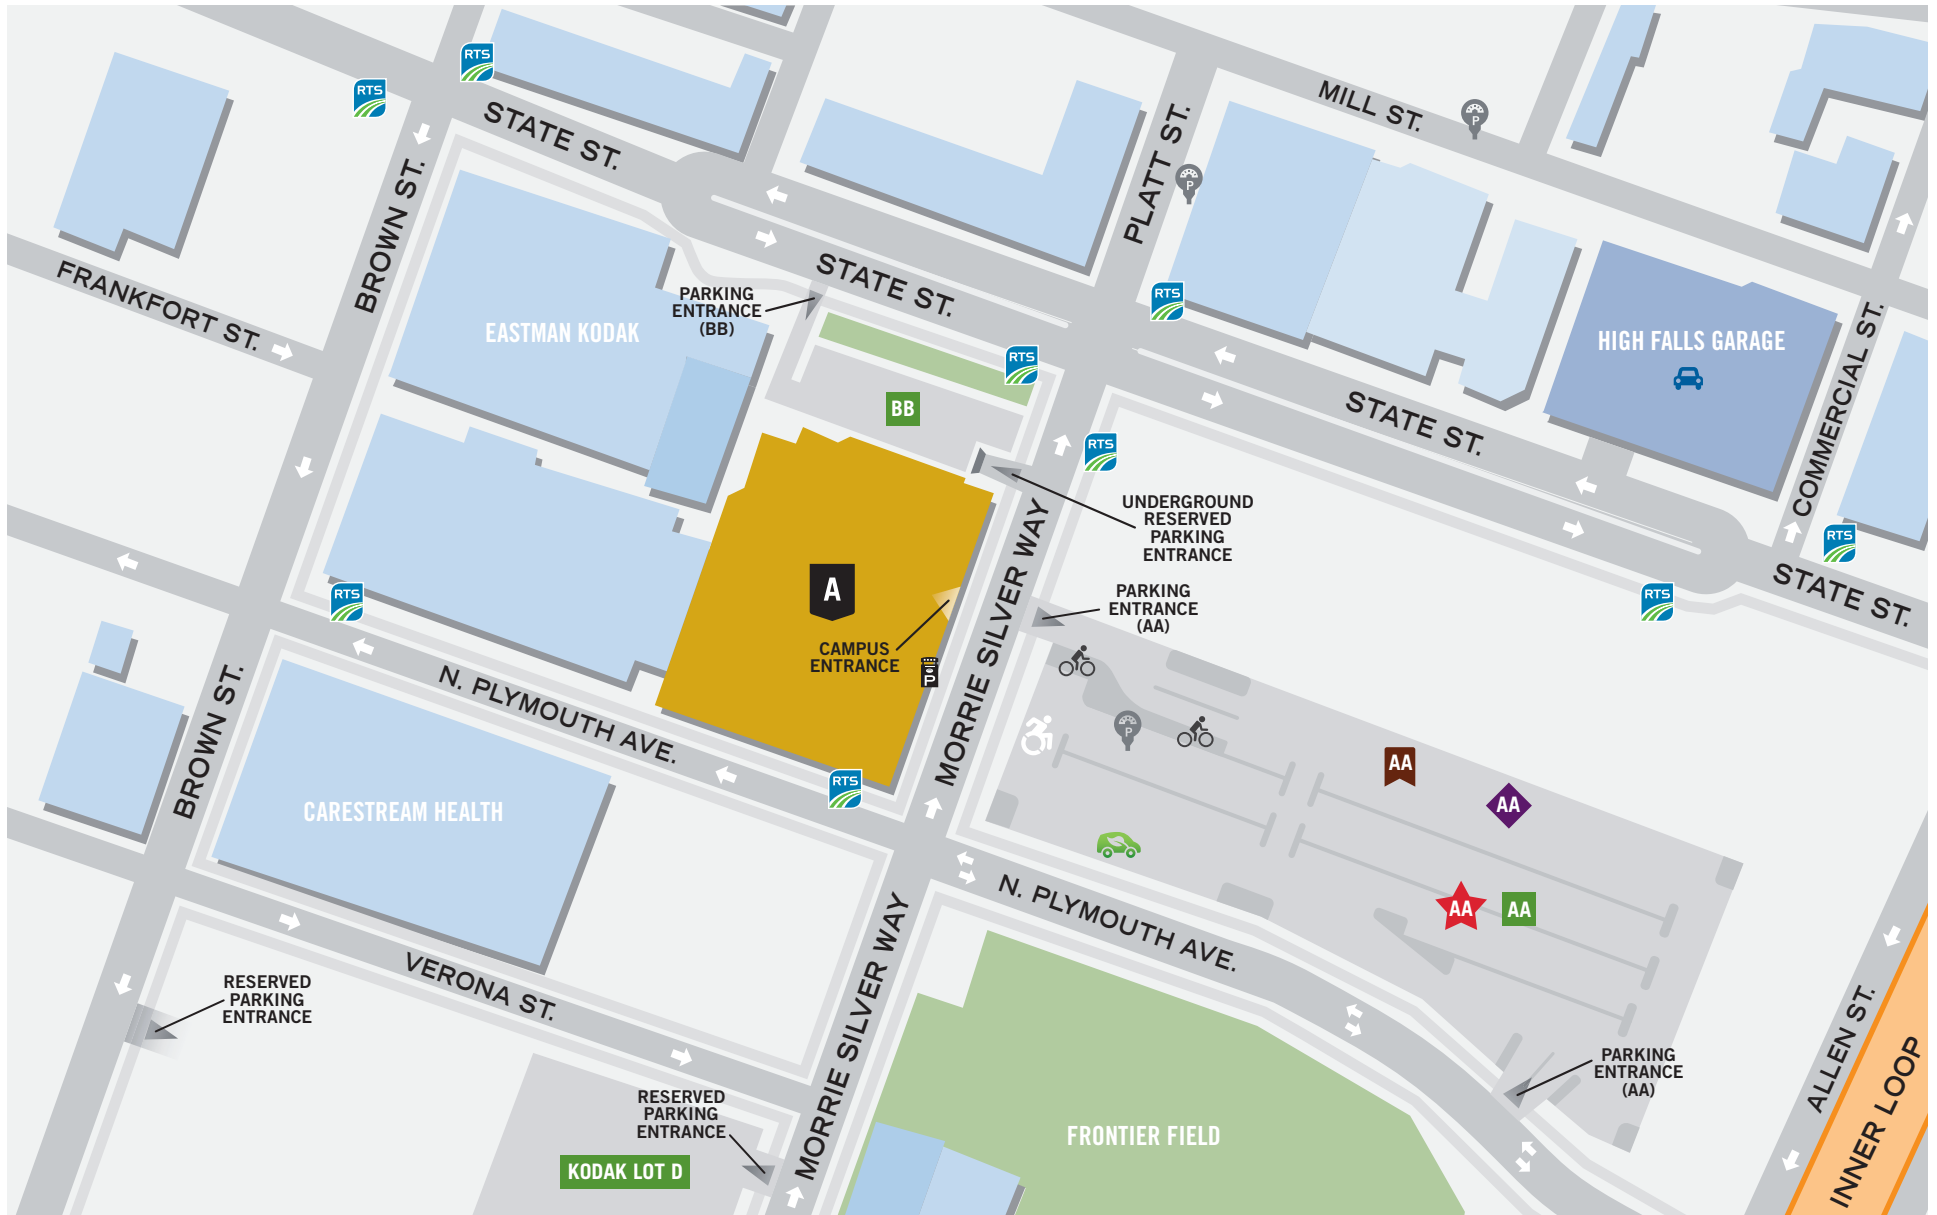

Downtown Campus Map

A **MCC Downtown Campus**
321 State Street
Rochester, NY 14608

- Accessible Parking
- Bicycle Racks
- Low-Emitting and Fuel-Efficient Vehicles
- Parking Meters
- Parking Pay Station

- Student Parking
- Employee Parking
- Visitor Parking
- Event Parking
- Public Parking

- RTS Bus Stops
- Walkways/Paths
- Roads

For real-time bus arrival times and to plan your trip, download the RTS "Where's My Bus?" mobile app for iOS or Android or visit myRTS.com.