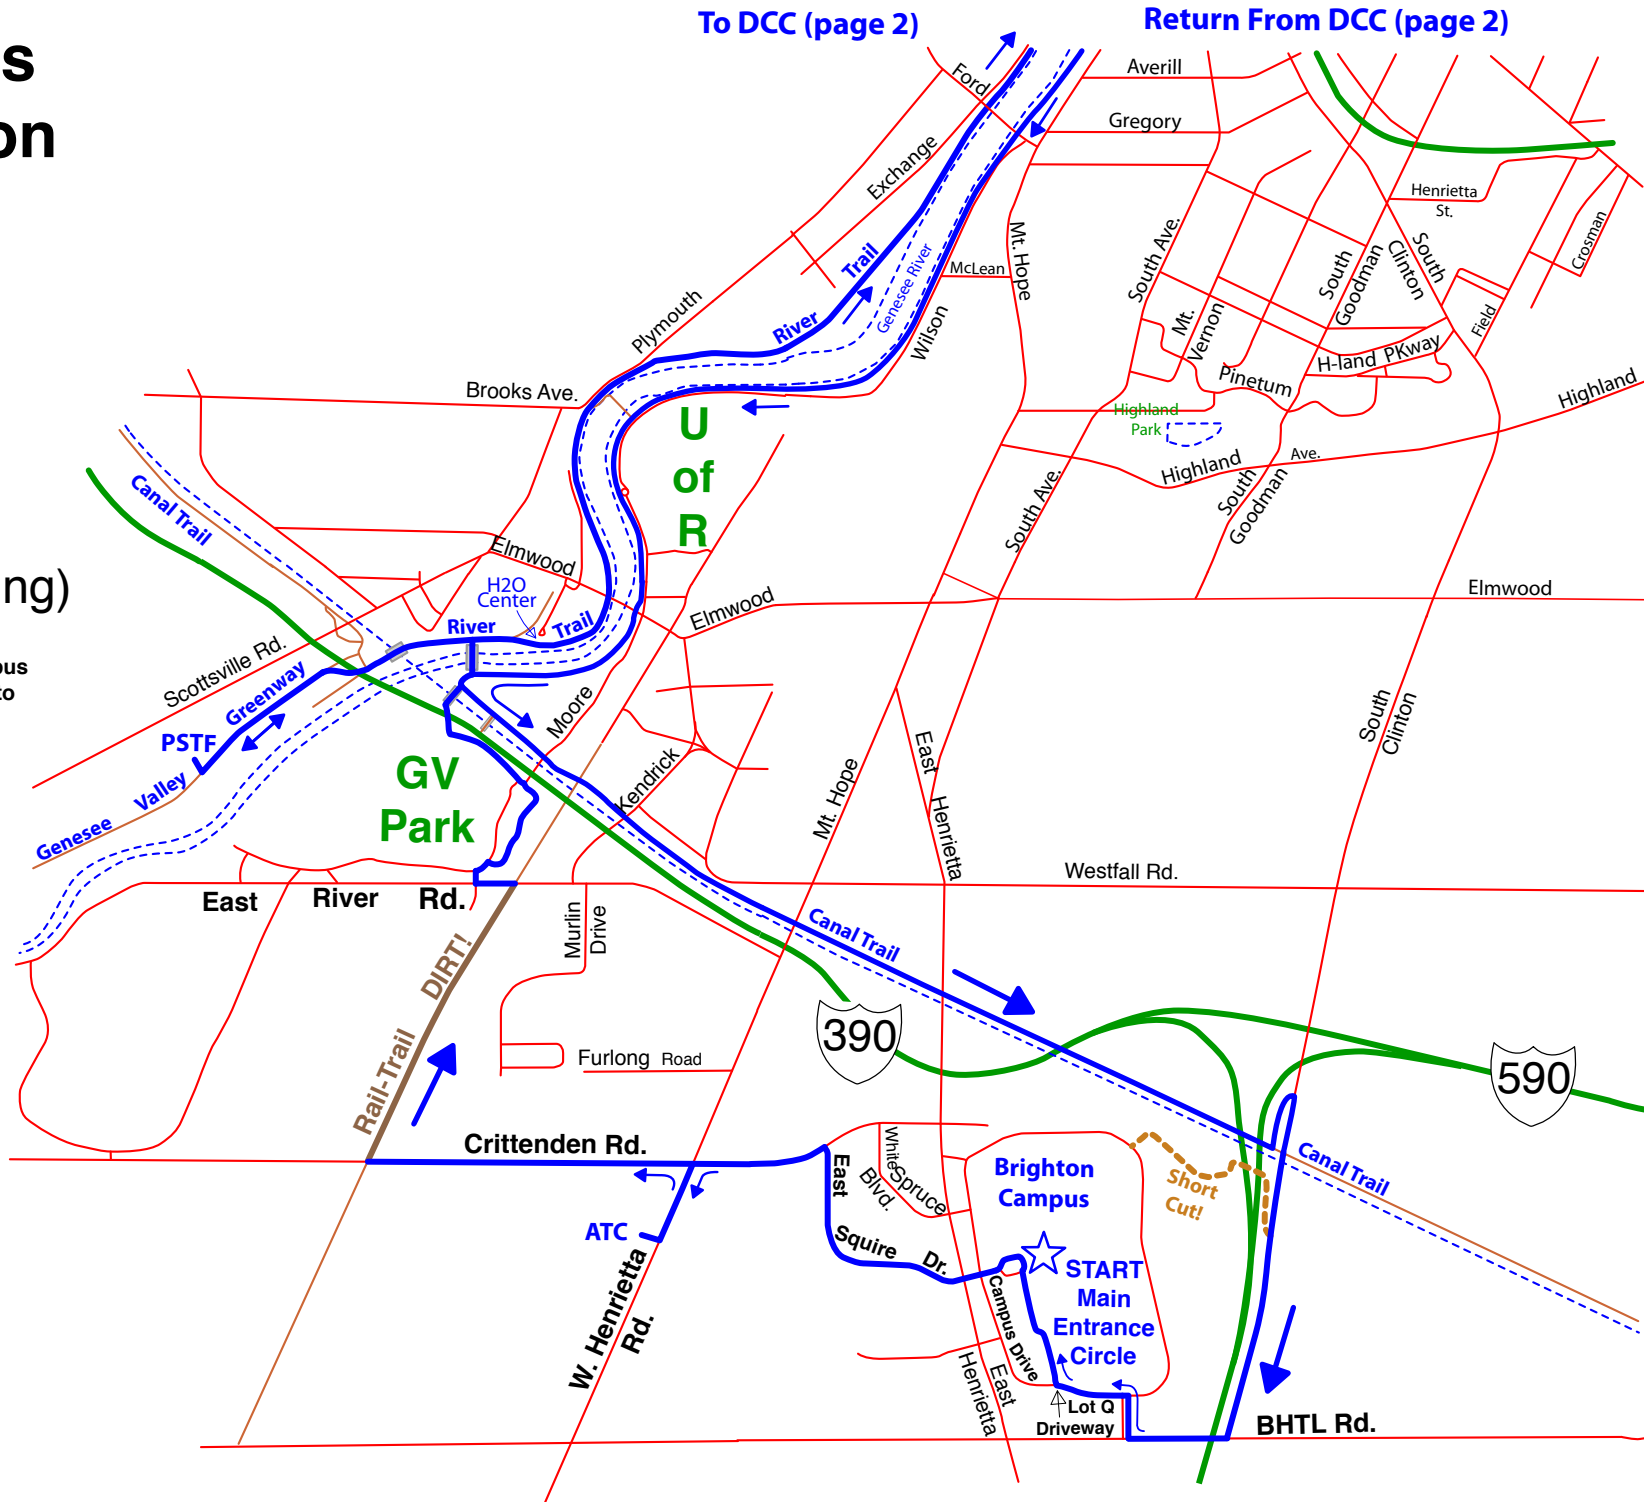

President's Inauguration Ride

15 Miles
Mostly Flat
(455' total climbing)

Start @ Brighton Campus
Front Entrance, next to
East Henrietta Road

President's Inauguration Ride

15 Miles
Mostly Flat
(455' total climbing)

Start @ Brighton Campus
Front Entrance, next to
East Henrietta Road