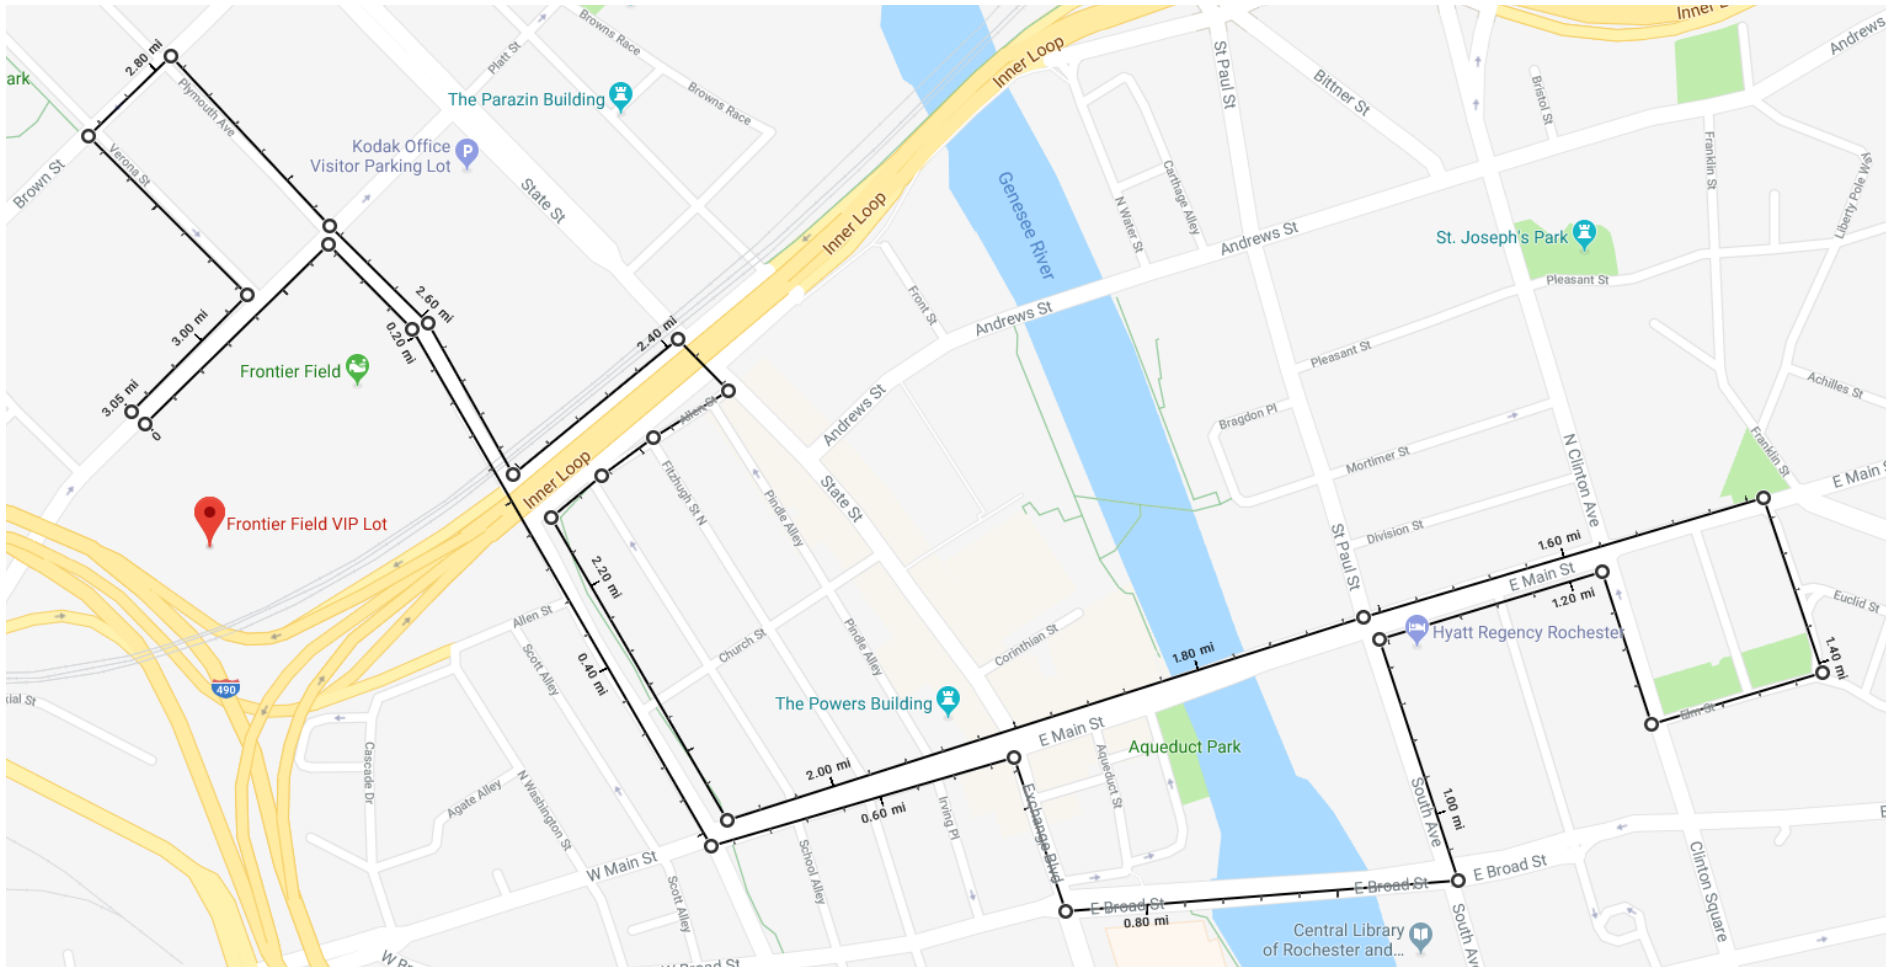

2019 Rochester Heart Walk & Run Route Map

START: Morrie Silver Way ♥ (R) Plymouth Ave. ♥ (L) Main St. ♥ (R) Exchange ♥ (L) Broad, ♥ (L) South Ave. ♥ (R) Main St. ♥ (R) Clinton Ave. ♥ (L) Elm St. ♥ (L) Andrew Langston Way ♥ (L) Main St. ♥ (R) Plymouth Ave. ♥ (R) Allen St. ♥ (L) State St. ♥ (L) Allen St., ♥ (R) Plymouth Ave. ♥ (L) Brown St. ♥ (L) Verona ♥ (L) Morrie Silver Way – FINISH LINE!