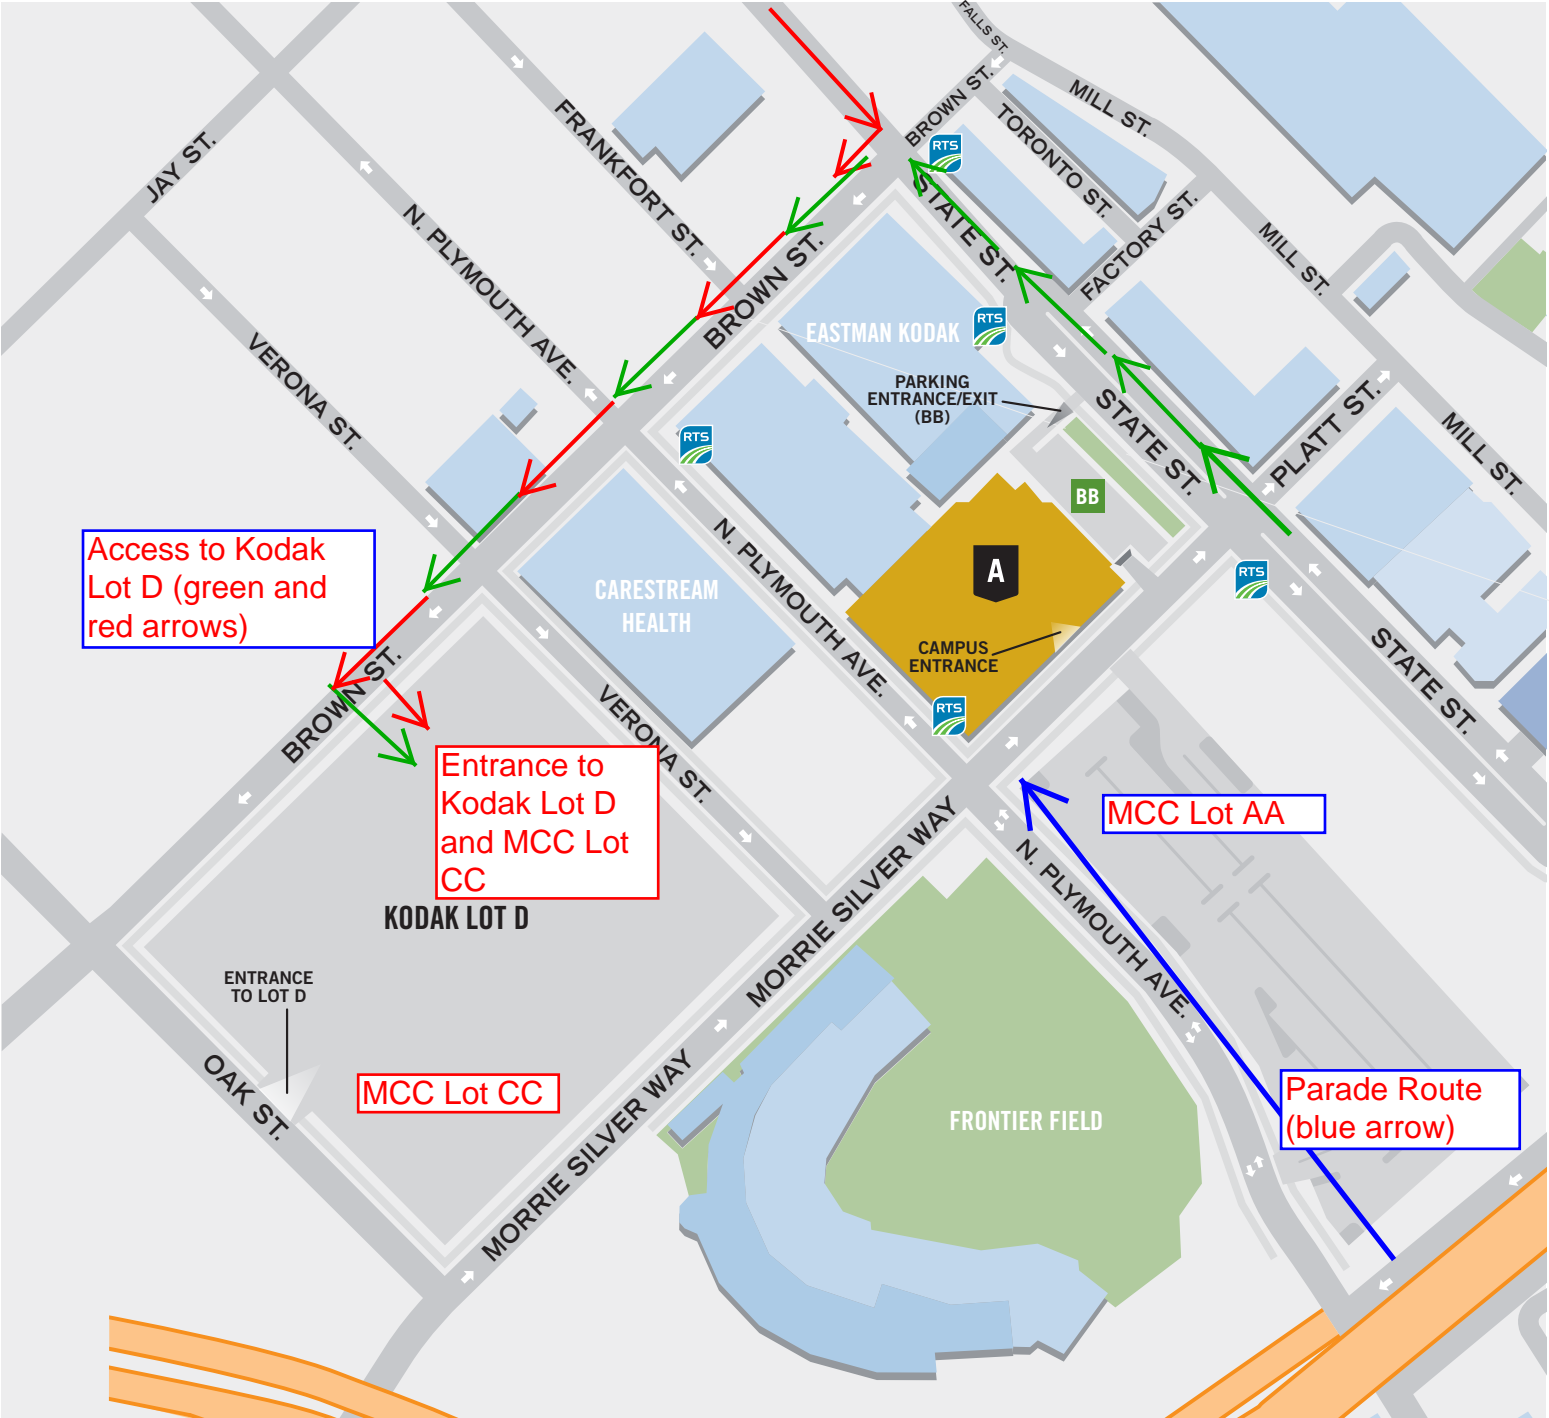

Puerto Rican Festival Parade - Alternative Parking for MCC

The following roads will close from 10:15am through approximately 1pm for the Puerto Rican Festival Parade. (parade route is shown by blue arrows).

1. N. Plymouth Ave between Main St. and Morrie Silver Way
2. Morrie Silver Way between N. Plymouth Ave and Oak St.
3. Oak St. between Morrie Silver Way and Brown St.

ALTERNATIVE PARKING for MCC if arriving between 10:15am-1:00pm
 -Please park in Kodak Lot D. The entrance is off Brown St., just west of Verona St. (see red and green arrows on map)

A MCC Downtown Campus
 321 State Street
 Rochester, NY 14608

RTS Bus Stops

Walkways/Paths

Roads