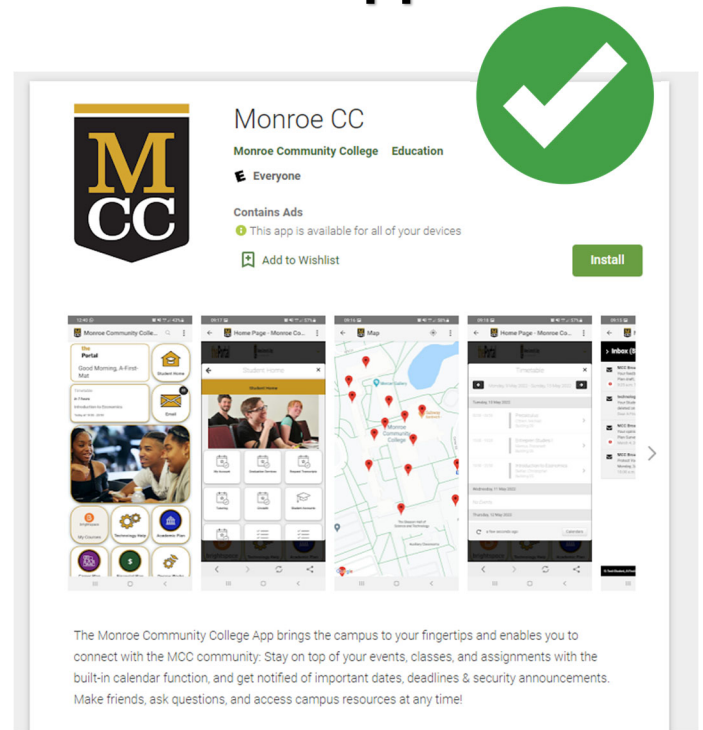

Finding the right App in your Devices App

Android

You will want the newest release.
Look for it to say “Monroe CC” and
It’ll have a larger shield and the
Photo with a map in the description.

iOS/Apple

You will want the newest release.
Look for it to say “Monroe CC” and
It’ll have a larger shield and the
Photo with a map in the description.