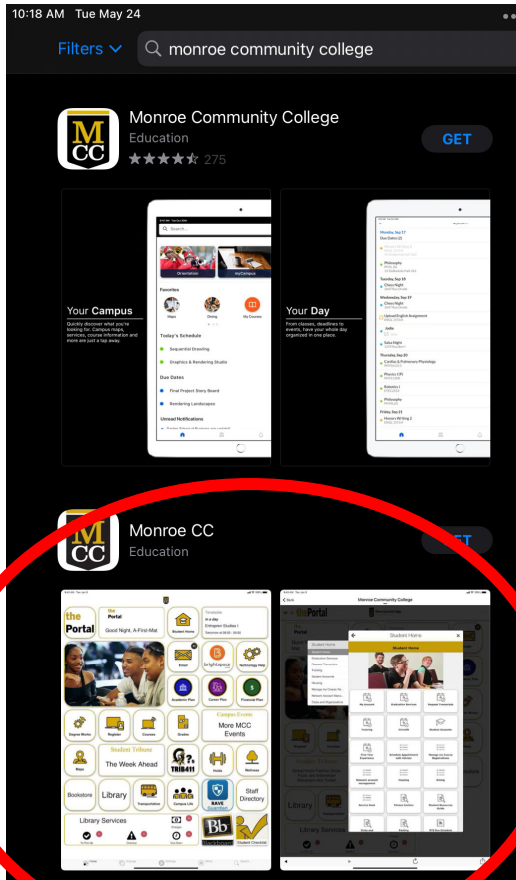

Finding the right App in your Devices App

Android

You will want the newest release.
Look for it to say “Monroe CC” and
It’ll have a larger shield and the
Photo with a map in the description.

iOS/Apple

You will want the newest release.
Look for it to say “Monroe CC” and
It’ll have a larger shield and the
Photo with a map in the description.