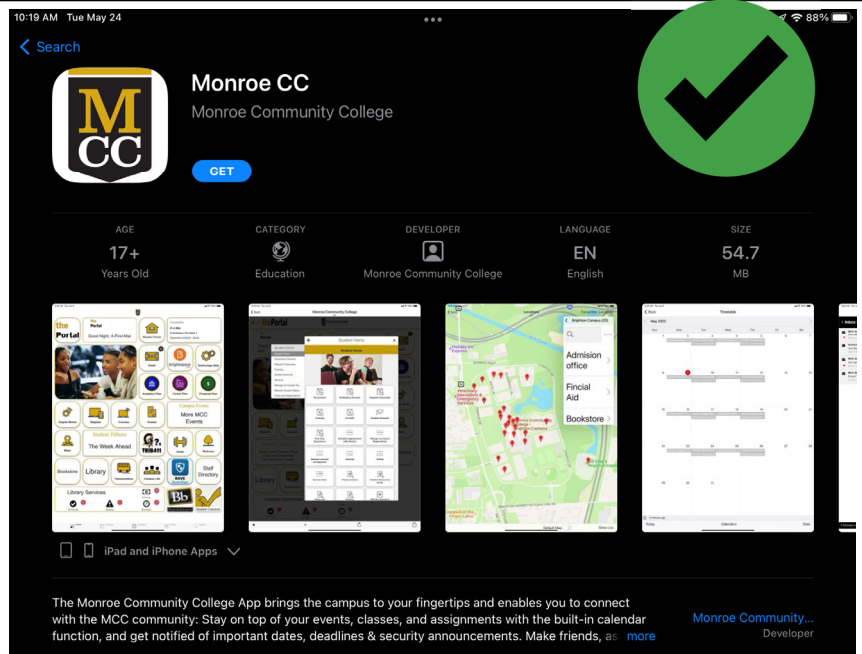

Finding the right App in your Devices App

Android

You will want the newest release.
Look for it to say “Monroe CC” and
It’ll have a larger shield and the
Photo with a map in the description.

iOS/Apple

You will want the newest release.
Look for it to say “Monroe CC” and
It’ll have a larger shield and the
Photo with a map in the description.