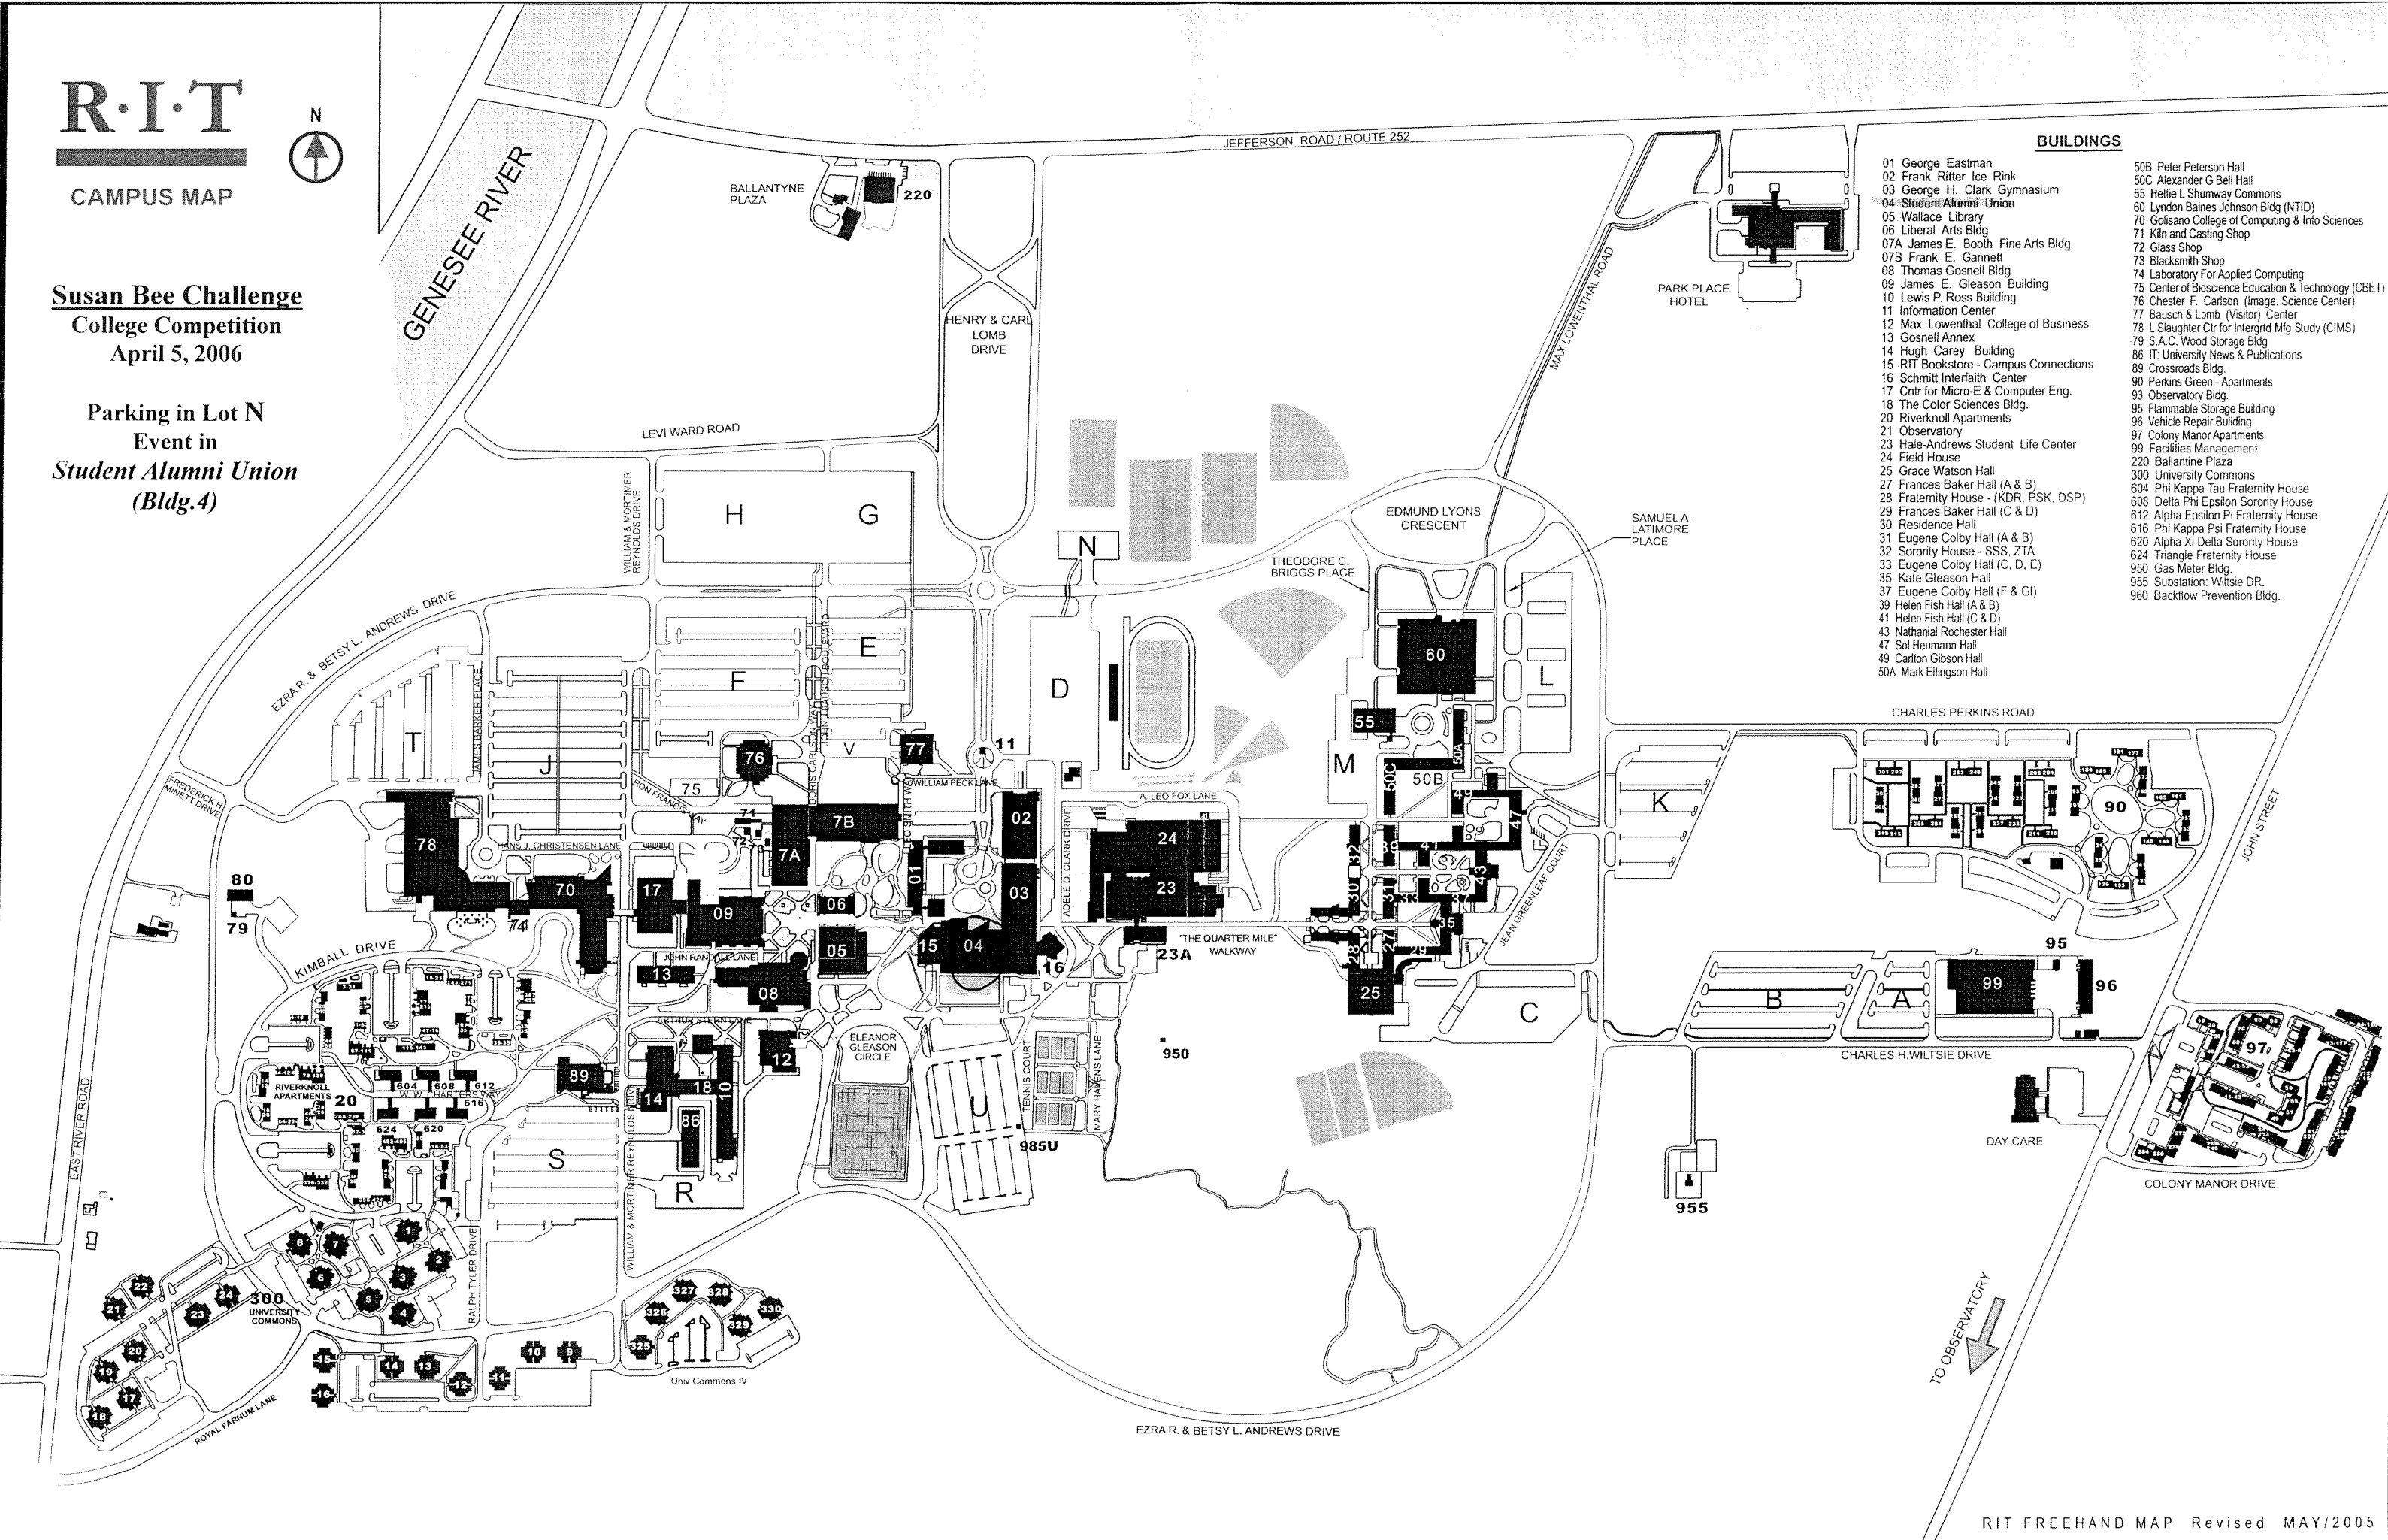

R.I.T.

CAMPUS MAP

Susan Bee Challenge
College Competition
April 5, 2006

Parking in Lot N
Event in
Student Alumni Union
(Bldg. 4)

BUILDINGS

- 01 George Eastman
- 02 Frank Ritter Ice Rink
- 03 George H. Clark Gymnasium
- 04 Student Alumni Union
- 05 Wallace Library
- 06 Liberal Arts Bldg
- 07A James E. Booth Fine Arts Bldg
- 07B Frank E. Gannett
- 08 Thomas Gosnell Bldg
- 09 James E. Gleason Building
- 10 Lewis P. Ross Building
- 11 Information Center
- 12 Max Lowenthal College of Business
- 13 Gosnell Annex
- 14 Hugh Carey Building
- 15 RIT Bookstore - Campus Connections
- 16 Schmitt Interfaith Center
- 17 Cntr for Micro-E & Computer Eng.
- 18 The Color Sciences Bldg.
- 20 Riverknoll Apartments
- 21 Observatory
- 23 Hale-Andrews Student Life Center
- 24 Field House
- 25 Grace Watson Hall
- 27 Frances Baker Hall (A & B)
- 28 Fraternity House - (KDR, PSK, DSP)
- 29 Frances Baker Hall (C & D)
- 30 Residence Hall
- 31 Eugene Colby Hall (A & B)
- 32 Sorority House - SSS, ZTA
- 33 Eugene Colby Hall (C, D, E)
- 35 Kate Gleason Hall
- 37 Eugene Colby Hall (F & G)
- 39 Helen Fish Hall (A & B)
- 41 Helen Fish Hall (C & D)
- 43 Nathaniel Rochester Hall
- 47 Sol Heumann Hall
- 49 Carlton Gibson Hall
- 50A Mark Ellingson Hall
- 50B Peter Peterson Hall
- 50C Alexander G Bell Hall
- 55 Hettie L Shumway Commons
- 60 Lyndon Baines Johnson Bldg (NTID)
- 70 Golisano College of Computing & Info Sciences
- 71 Kln and Casting Shop
- 72 Glass Shop
- 73 Blacksmith Shop
- 74 Laboratory For Applied Computing
- 75 Center of Bioscience Education & Technology (CBET)
- 76 Chester F. Carlson (Image, Science Center)
- 77 Bausch & Lomb (Visitor) Center
- 78 L Slaughter Ctr for Intergrd Mfg Study (CIMS)
- 79 S.A.C. Wood Storage Bldg
- 86 IT, University News & Publications
- 89 Crossroads Bldg.
- 90 Perkins Green - Apartments
- 93 Observatory Bldg.
- 95 Flammable Storage Building
- 96 Vehicle Repair Building
- 97 Colony Manor Apartments
- 99 Facilities Management
- 220 Ballantine Plaza
- 300 University Commons
- 604 Phi Kappa Tau Fraternity House
- 608 Delta Phi Epsilon Sorority House
- 612 Alpha Epsilon Pi Fraternity House
- 616 Phi Kappa Psi Fraternity House
- 620 Alpha Xi Delta Sorority House
- 624 Triangle Fraternity House
- 950 Gas Meter Bldg.
- 955 Substation: Wiltzie DR.
- 960 Backflow Prevention Bldg.