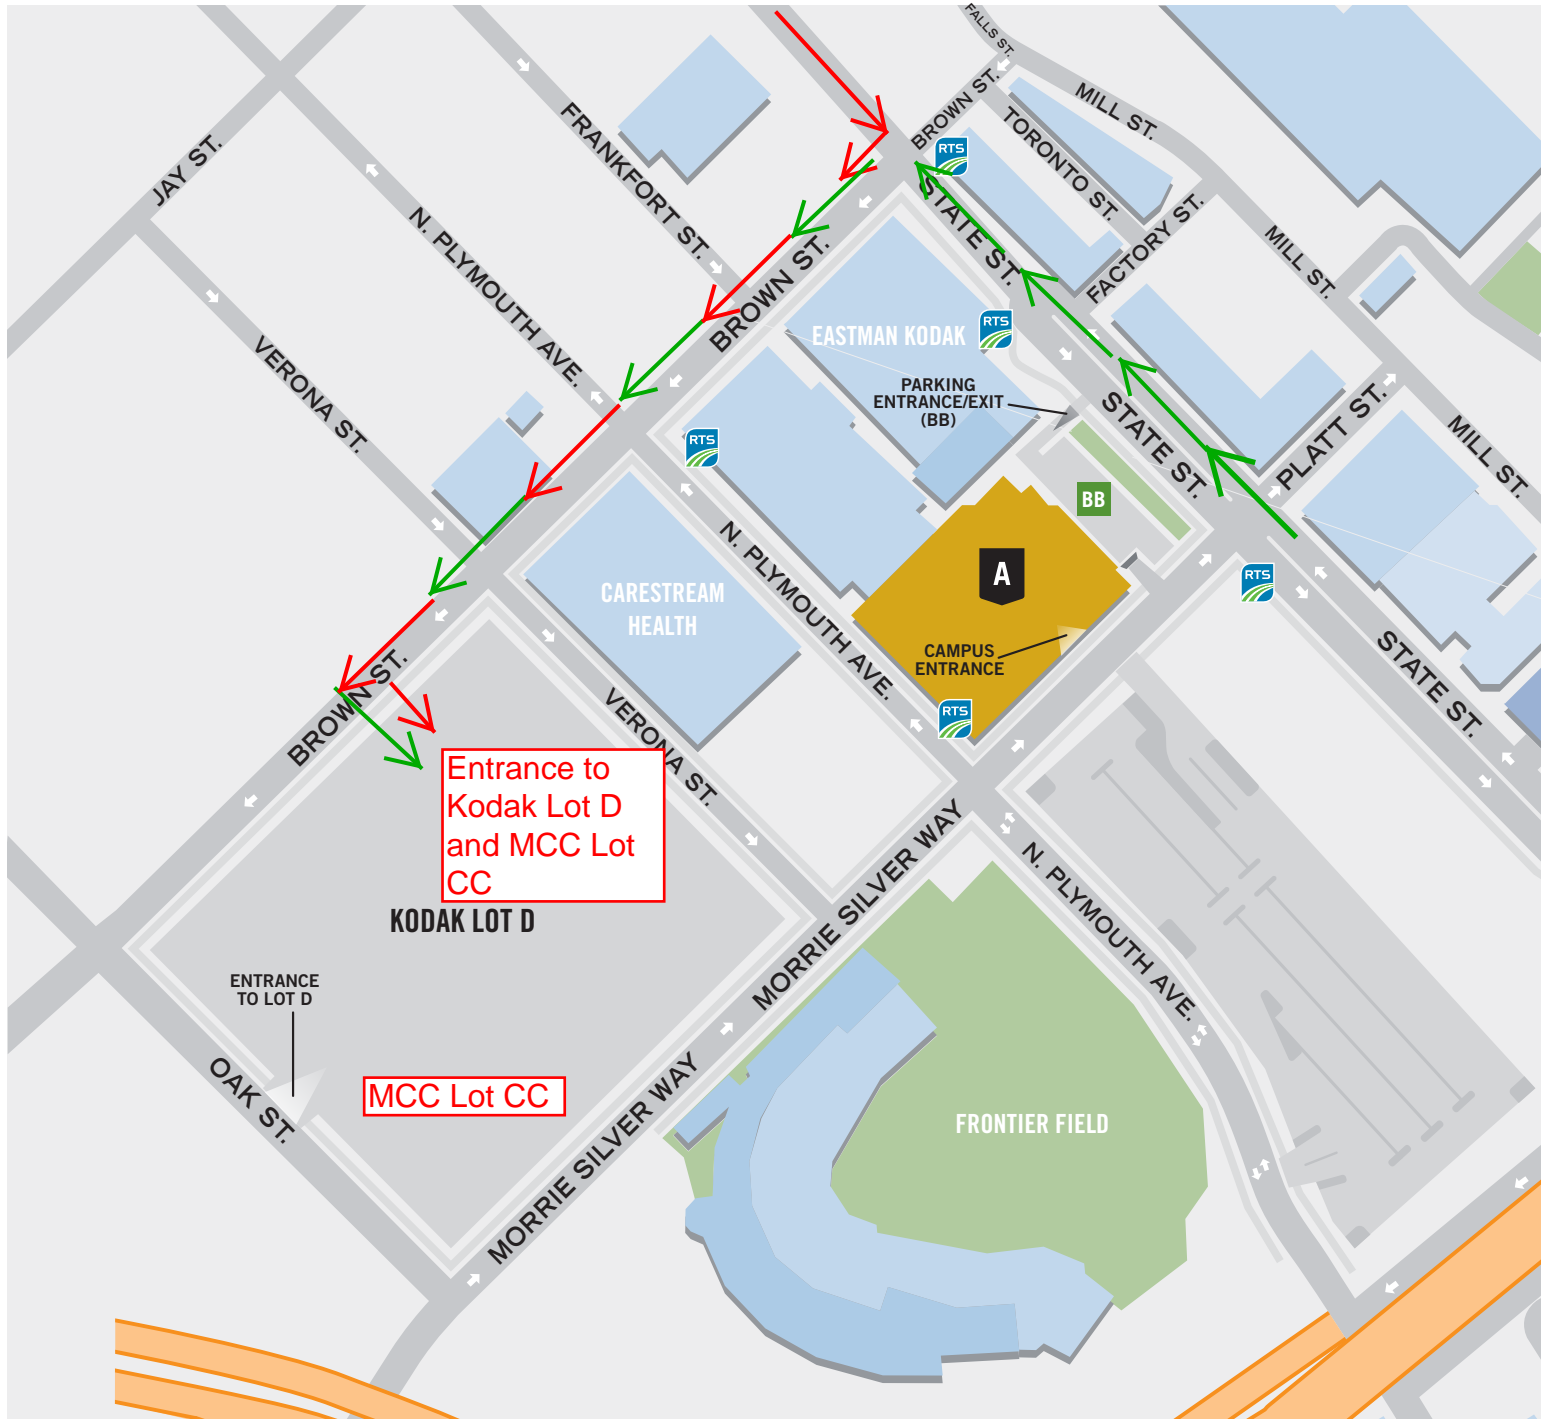

HEART WALK - PARKING IN KODAK Lot D or MCC Lot CC
- Use Brown St. (coming from State St.) to enter Lot

A MCC Downtown Campus
321 State Street
Rochester, NY 14608

RTS RTS Bus Stops

Walkways/Paths

Roads