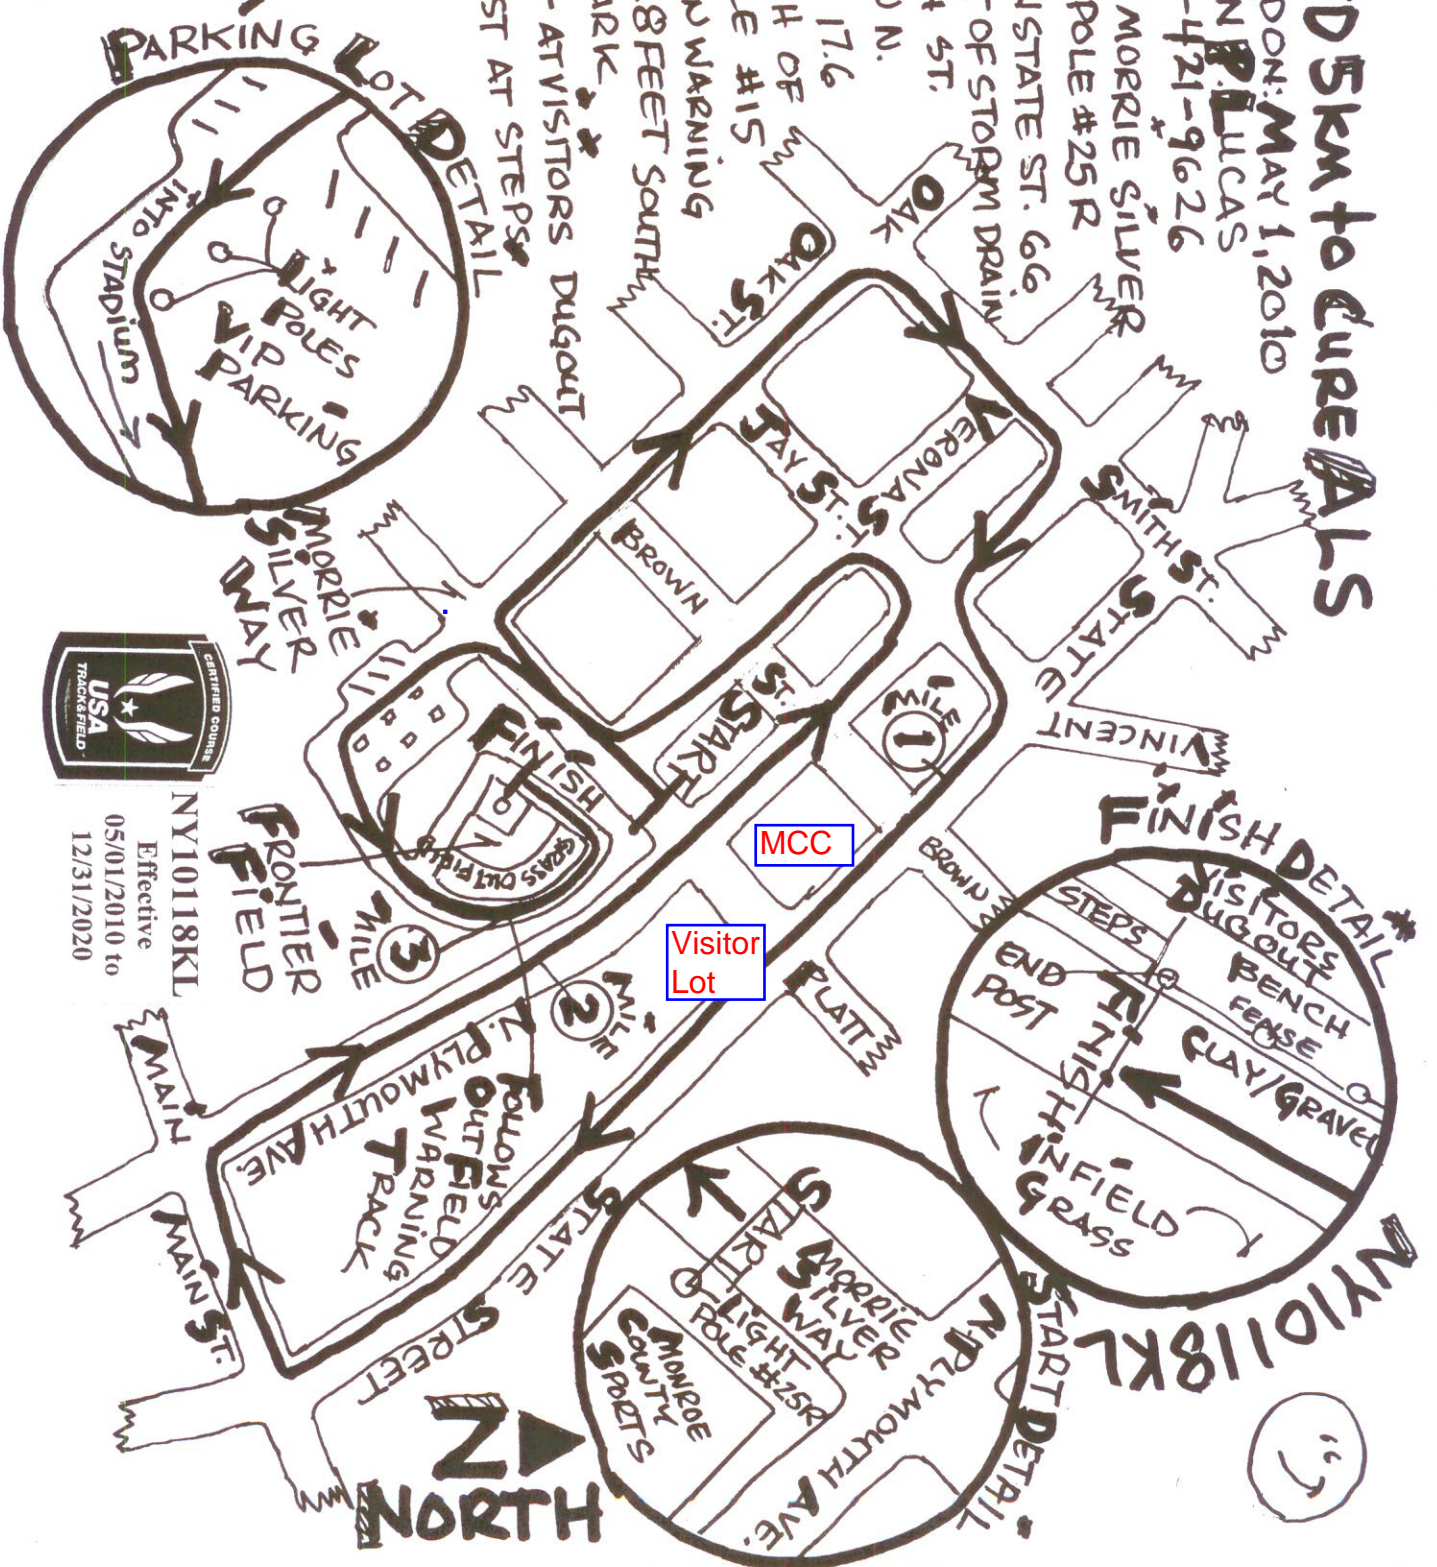

MEDVED 5km to Cure ALS

MEASURED ON: MAY 1, 2010

BY: KEVIN P. LUCAS

585-421-9626

ELEVATIONS:
 START = 502 FEET
 FINISH = 500 FEET
 HIGHEST = 511 FEET
 LOWEST = 492 FEET

NY10118KL
 Effective
 05/01/2010 to
 12/31/2020

FRONTIER FIELD

MORRIE SILVER WAY

Visitor Lot

MCC

15