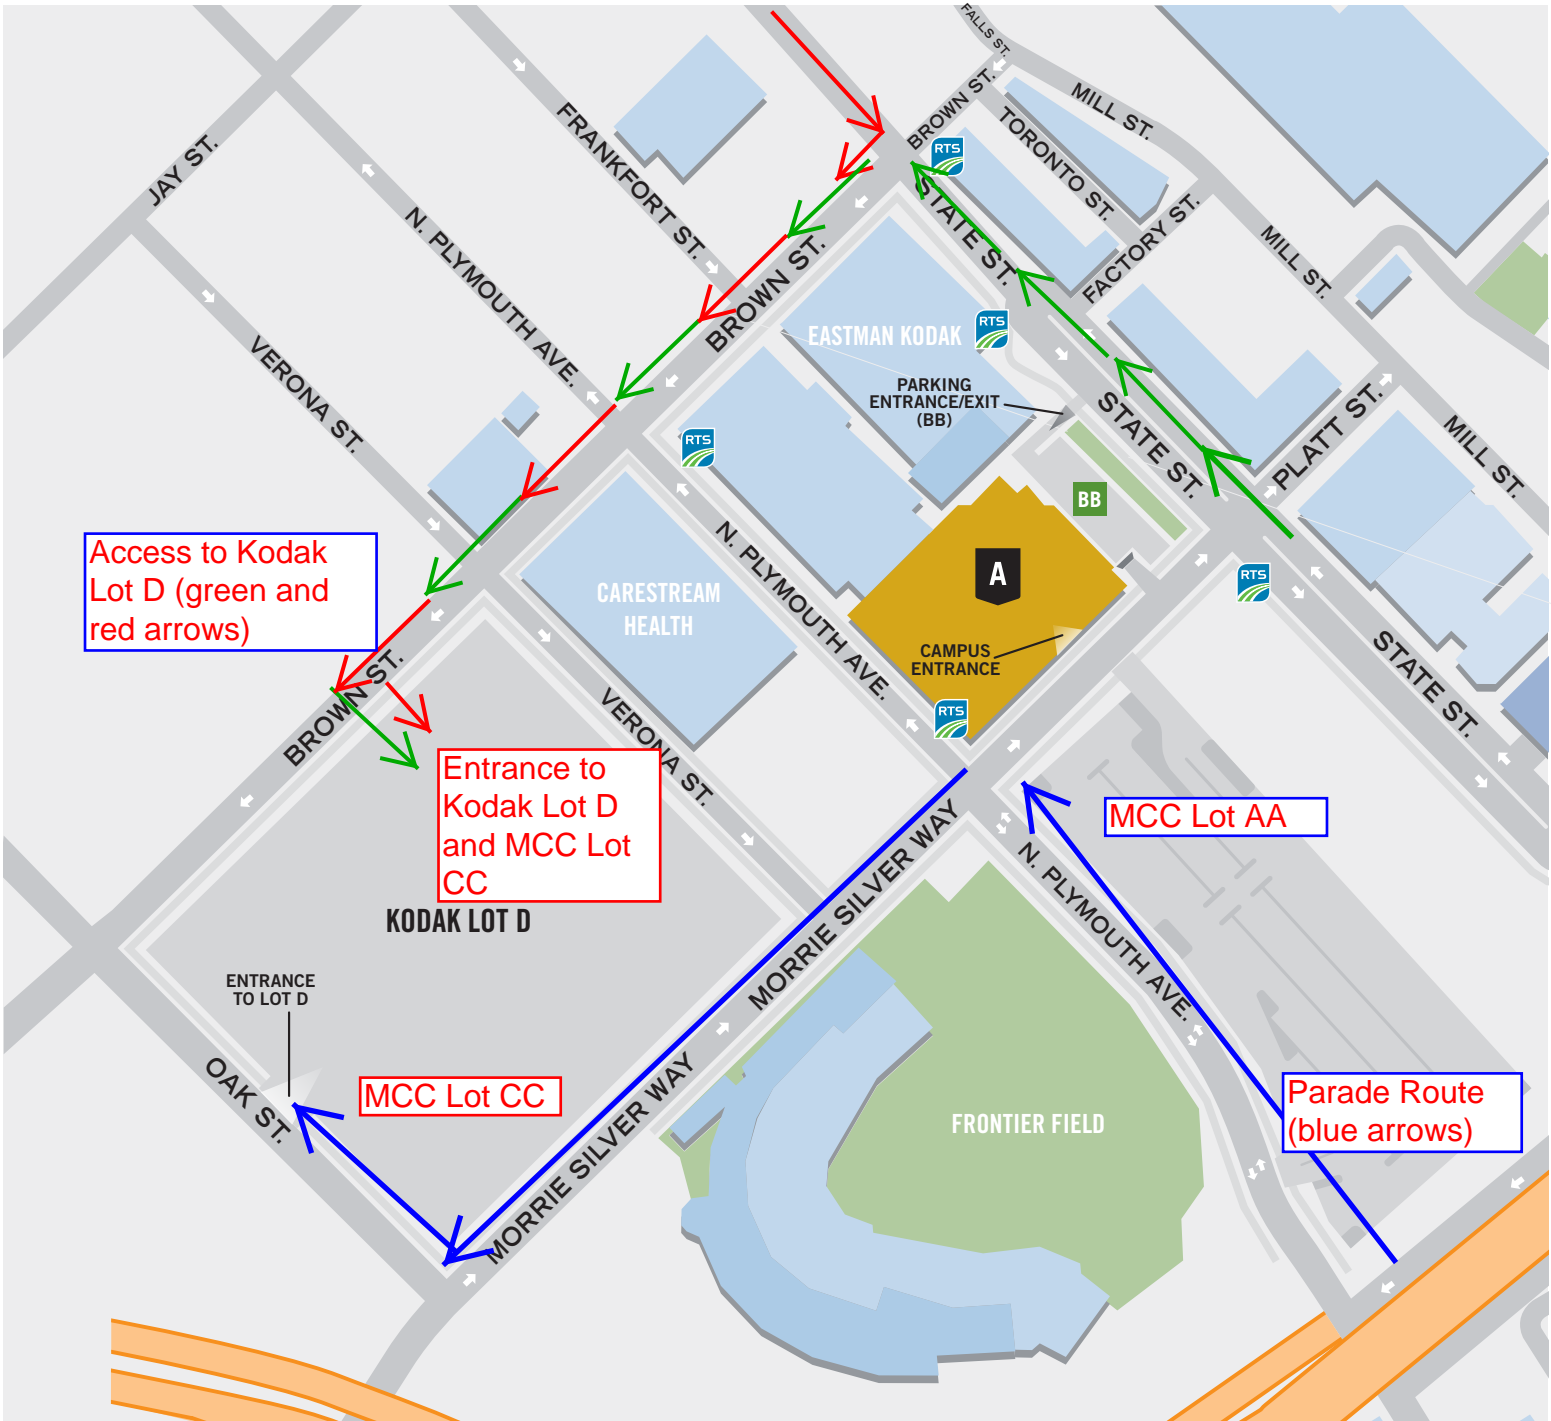

**Puerto Rican Festival Parade - Alternative Parking for MCC**

On Sat. 7/28/18, the following roads will close from 10:15am through approximately 1pm for the Puerto Rican Festival Parade. (parade route is shown by blue arrows).

1. N. Plymouth Ave between Main St. and Morrie Silver Way
2. Morrie Silver Way between N. Plymouth Ave and Oak St.
3. Oak St. between Morrie Silver Way and Brown St.

**ALTERNATIVE PARKING for MCC if arriving between 10:15am-1:00pm**  
 -Please park in Kodak Lot D. The entrance is off Brown St., just west of Verona St. (see red and green arrows on map)

**A** MCC Downtown Campus  
 321 State Street  
 Rochester, NY 14608

**RTS** Bus Stops

Walkways/Paths

Roads