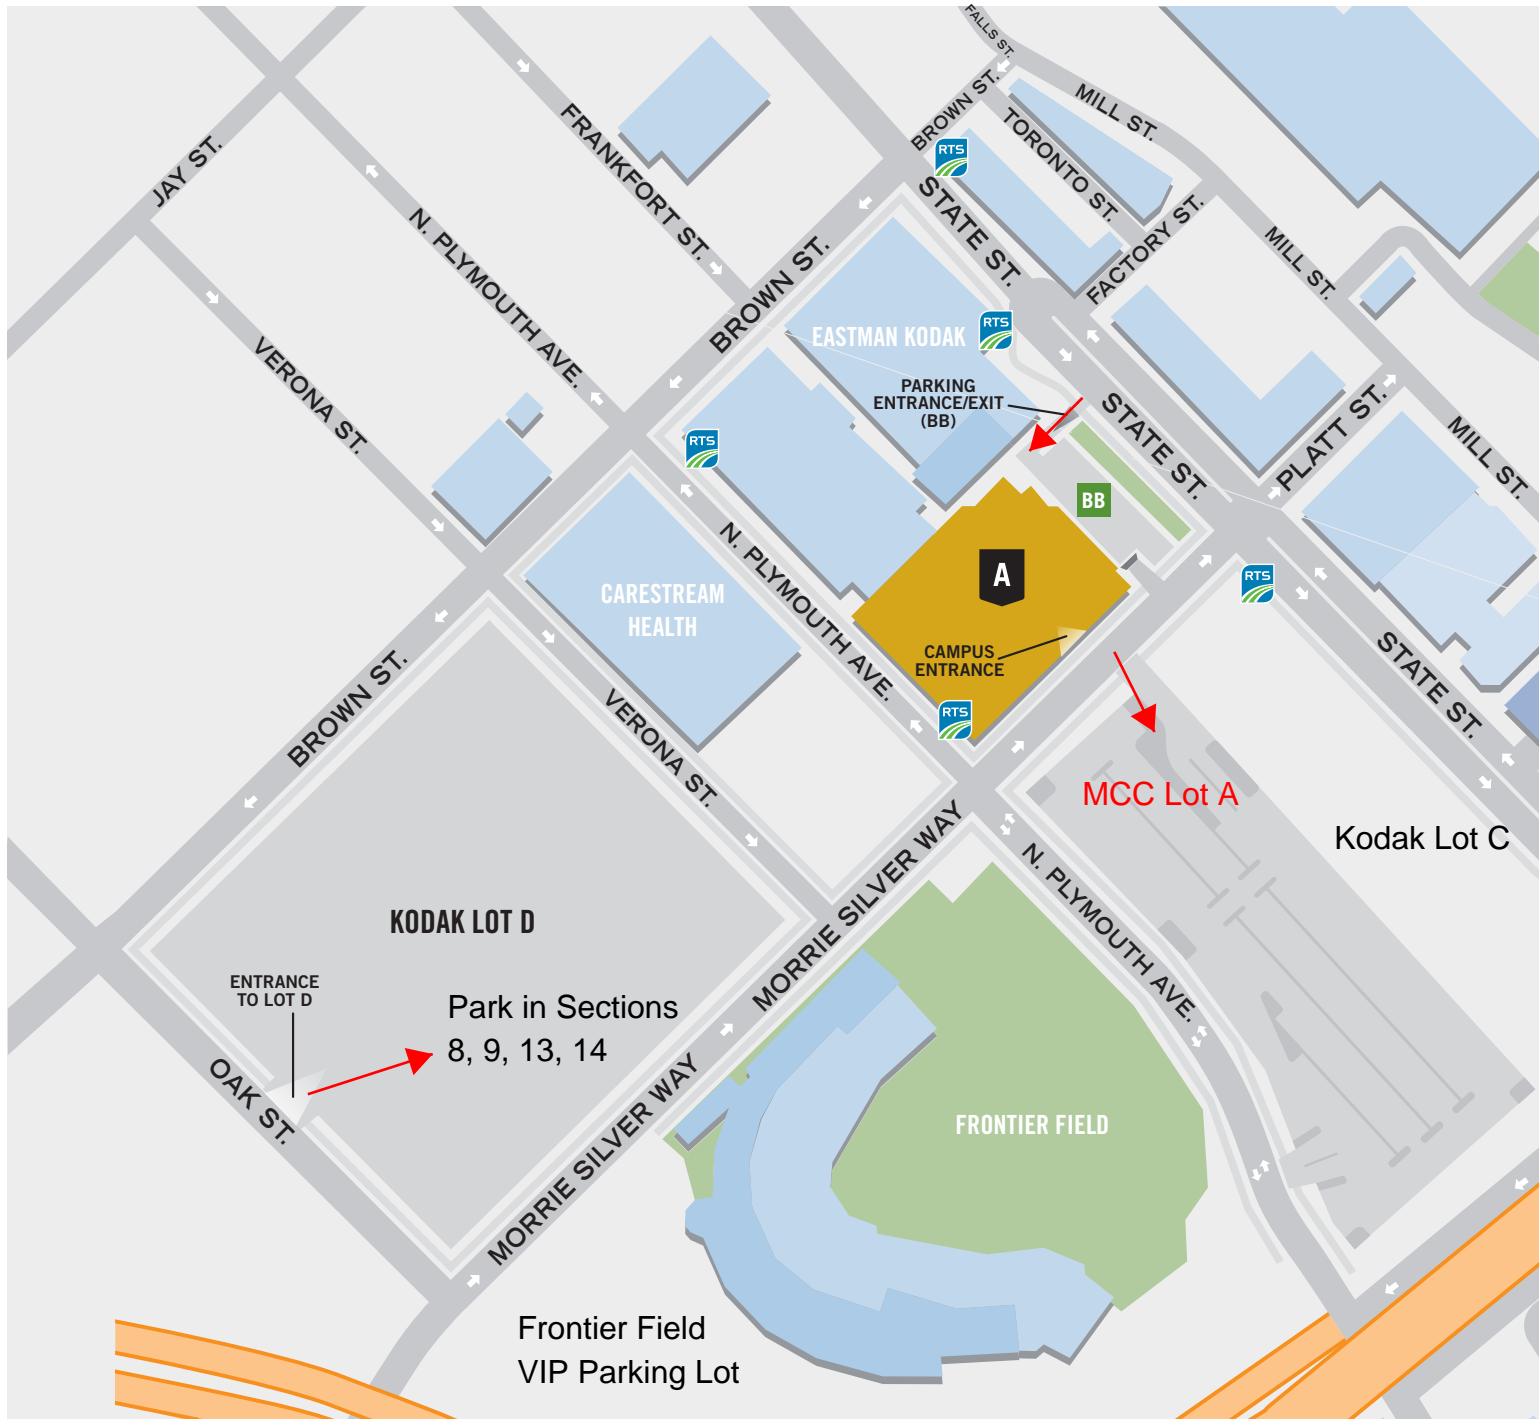

MCC Campus - Employee Parking - Lot AA, Lot BB, Lot D (temporary-through 06-09-17)

A MCC Downtown Campus
321 State Street
Rochester, NY 14608

 RTS Bus Stops

 Walkways/Paths

 Roads