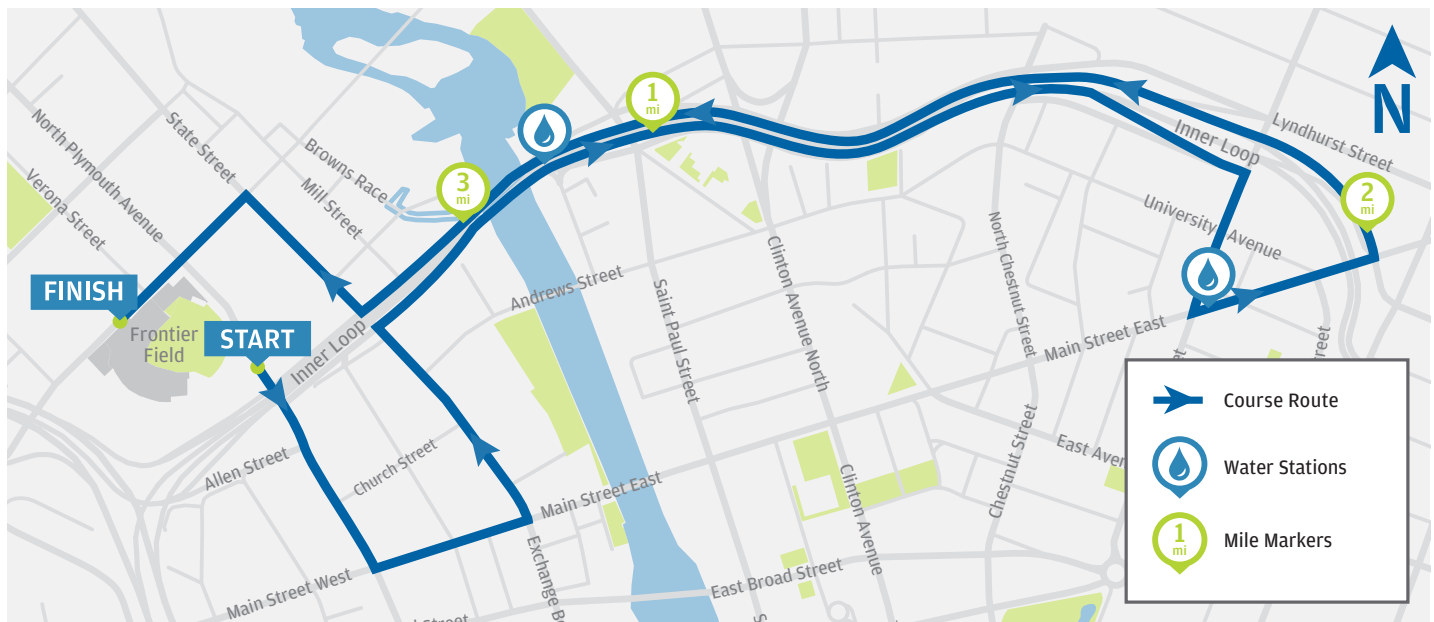

## ROADS THAT WILL CLOSE AT 5 PM:

Morrie Silver Way from Oak Street to Verona Street

Plymouth Avenue N from Morrie Silver  
to the Inner Loop (next to MCC Lot)

*Note: Morrie Silver Way will remain closed for  
run/walkers finish area until 10:00 PM*

## ROADS THAT WILL CLOSE AT 6:15 PM AND REMAIN CLOSED UNTIL RUN/WALKERS PASS:

Plymouth Avenue N to Main Street

Main Street to State Street

State Street to Allen Street

Inner Loop east and west bound

Scio Street to Main Street

Main Street from Scio to the Inner Loop (*one lane closure*)

State Street from the Inner Loop to Morrie Silver Way

CONTACT US FOR MORE INFORMATION:

585-295-8551 | rochester@jpmorganchasecc.com | www.jpmorganchasecc.com

PLEASE NOTE: The race route is 3.5mi and is subject to change.